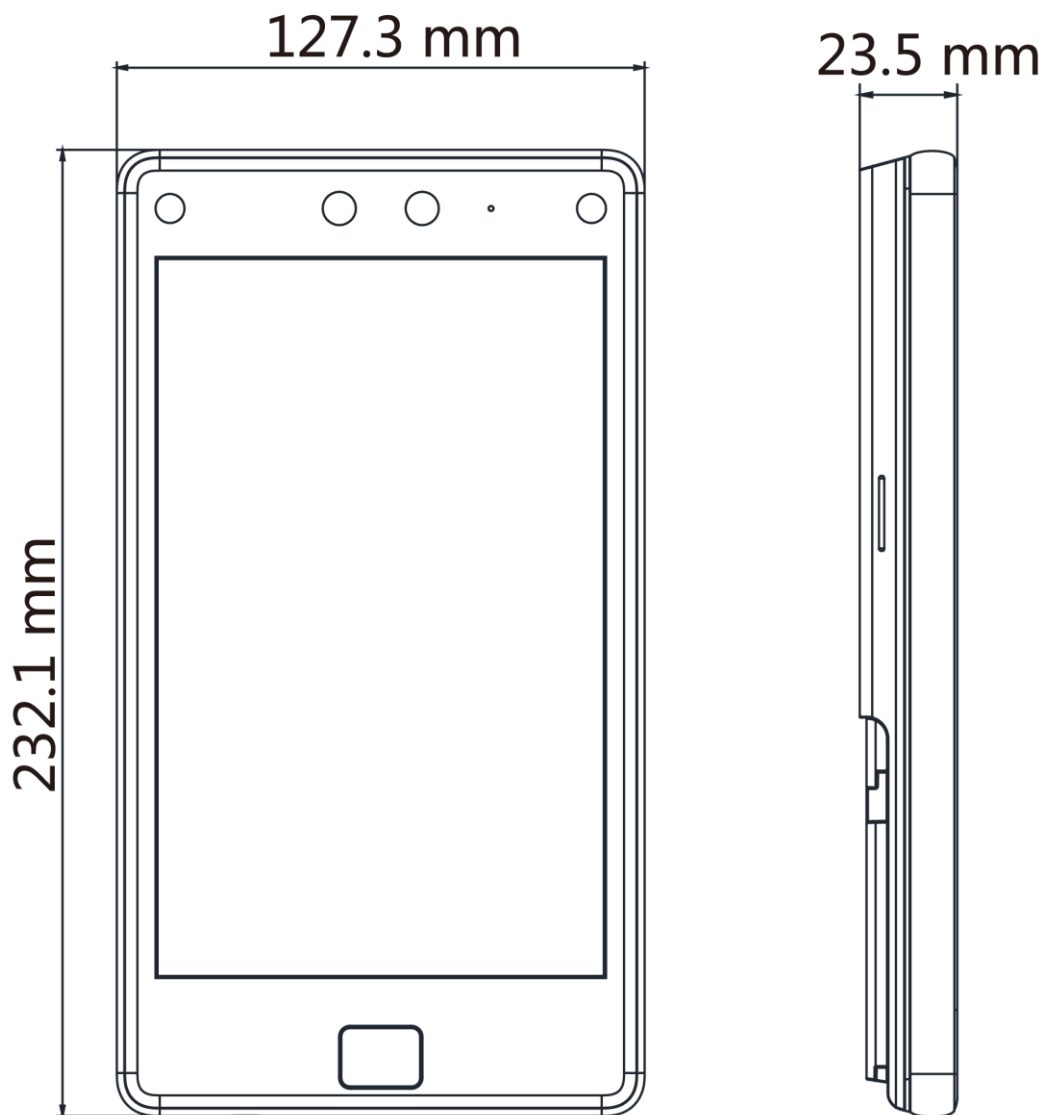

- 8-inch touch screen with bezel-less design
- Presents card on the screen to authenticate
- Face recognition distance: 0.3 m to 3 m, duration < 0.2 s/User, accuracy rate ≥ 99%
- 100,000 face capacity, 100,000 card capacity (Felica, DESfire, M1), 10,000 fingerprint capacity, and 150,000 event capacity
- Supports ISAPI, ISUP 5.0, Wiegand, RS-485, TCP/IP, Wi-Fi
- Two-way audio with indoor station and main station
- Configuration via the web client and mobile client
- Customizes attendance status name

**Biometric recognition products are not 100% applicable to anti-spoofing environments. If you require a higher security level, use multiple authentication modes.*

▪ Specification

Display	
Screen size	8 inch
Operation method	Capacitive touch screen
Type	LCD
Video	
Lens	2
Resolution	2 MP
FOV	HFOV = 88°; VFOV = 44°; DFOV = 108°
Network	
Wired network	Support
Wi-Fi	Support, 2.4 G, 802.11b/g/n
Interface	
Network interface	1 RJ-45, 10/100/1000 M self-adaptive
Lock control	1
Exit button	1
Door contact input	1
Alarm input	2
Alarm output	1
TAMPER	1
RS-485	1 RS-485 (Half duplex, HIKVISION)
Wiegand	1 Wiegand (Hik 26bit, Hik 34bit)
USB	1
Authentication	
Card type	DESfire card, Felica card
General	
Power supply	12 VDC to 24 VDC, 3 A
Working temperature	-30 °C to 60 °C (-22 °F to 140 °F)
Working humidity	0 to 90% (No condensing)
Dimensions	127.3 mm × 232.1 mm × 23.5 mm (5.0" × 9.1" × 0.9")
Function	
Hik-Connect	Support
Language	English, Thai, Brazilian Portuguese, Russian, Spanish, Arabic, Japanese, Ukrainian, and Indonesian
QR code recognition	Support. The dimension of the recognized QR code picture should be larger than 6 cm × 6 cm.
Face anti-spoofing	Support

▪ Available Model

DS-K1T680DFW

▪ Dimension

▪ Accessory

▪ Optional

DS-KAB6-D1 Base Bracket	DS-KAB6-ZU1 Brackets for face terminals	DS-KAB671-P2 Stand Stick	DS-KAB6-W1 Bracket
			

Headquarters

No.555 Qianmo Road, Binjiang District,
Hangzhou 310051, China
T +86-571-8807-5998
www.hikvision.com