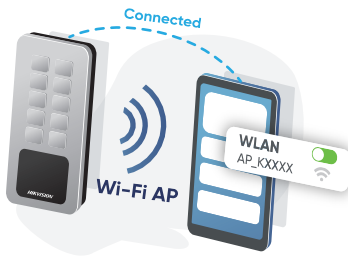

VANDAL-PROOF Access Control Terminals

Unified Security with Robust Protection

Slim design

Suitable for installation in space limited area

Robust

IP65 & IK08 protections

Flexible

Multiple authentication methods: Cards, Fingerprints, PIN codes, Bluetooth

IP65

Moisture protection

Multiple authentication methods

Cards

Fingerprints

PIN Codes

Bluetooth

Easy device configuration & operation

1 Easy device connection via AP mode (Wi-Fi supported)

2 Easy web configuration via mobile device or PC

3 Remote access control via the Hik-Connect App or mobile web

Product showcase

Model DS-K1T805 Series