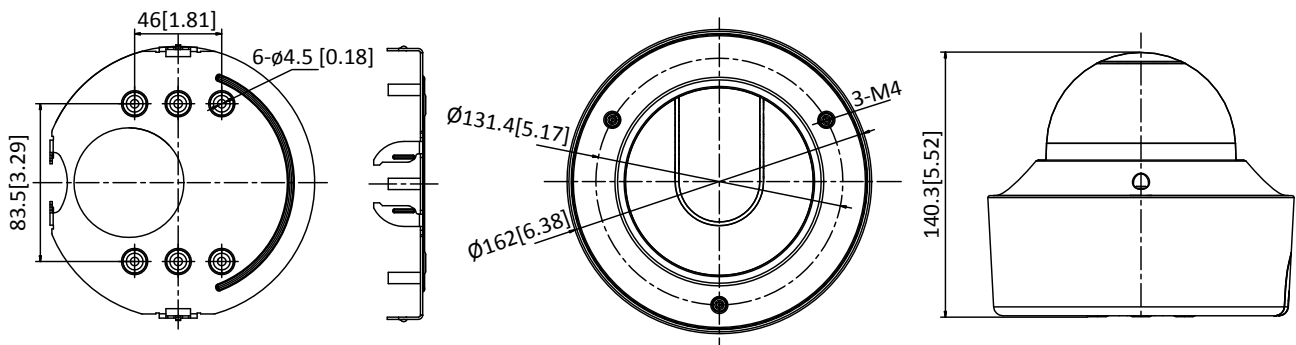

Operating Conditions	-IZS: -30 °C to 65 °C (-22 °F to 149 °F), humidity 95% or less (non-condensing) -IZHS: -40 °C to 65 °C (-40 °F to 149 °F), humidity 95% or less (non-condensing)
Power Supply	12 VDC ± 20%, two-core terminal block PoE (802.3at, class 3): 42.5 V to 57 V
Power Consumption and Current	-IZS: 12 VDC ± 20%: 0.7 A, max. 8.5 W, PoE (802.3at, class 3): 42.5 V to 57 V, 0.1 A to 0.2 A -IZHS: 12 VDC ± 20%: 1.1 A, max. 14 W, PoE (802.3at, class 3): 42.5 V to 57 V, 0.3 A to 0.4 A
Protection Level	IP67, IK10
Material	Aluminum Alloy
Dimensions	Camera: $\Phi 162 \times 140.3$ mm ( $\Phi 6.4'' \times 5.5''$ ) With package: $251 \times 215 \times 189$ mm ( $9.9'' \times 8.5'' \times 7.4''$ )
Weight	Camera: 1450 g (3.20 lb.) With package: 1950 g (4.30 lb.)

## Dimension

Unit: mm[inch]