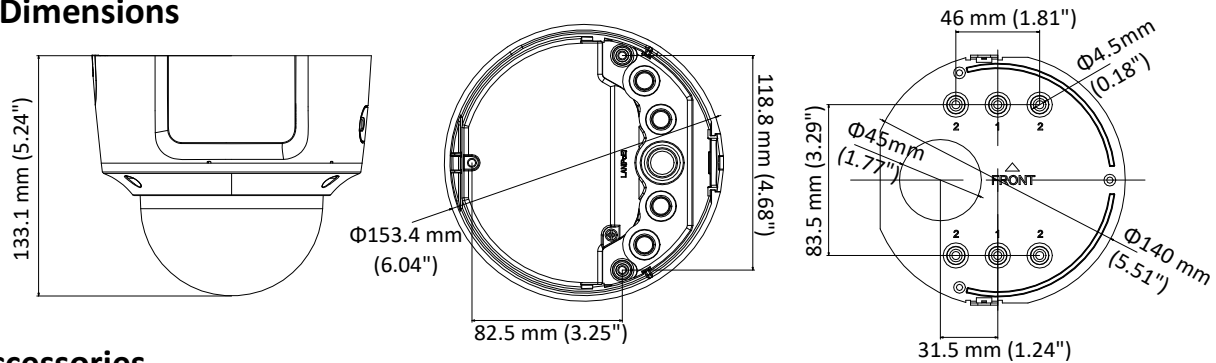

Specifications

Camera	
Image Sensor	1/2.8" Progressive Scan CMOS
Min. Illumination	Color: 0.0068 Lux @ (F1.4, AGC ON), 0 Lux with IR
Shutter Speed	1/3 s to 1/100,000 s
Slow Shutter	Yes
Auto-iris	Yes
Day & Night	IR Cut Filter
Digital Noise Reduction	3D DNR
WDR	120dB
3-Axis Adjustment	Pan: 0° to 355°, tilt: 0° to 75°, rotate: 0° to 355°
Lens	
Focal length	2.7 to 13.5 mm
Aperture	F1.4~F1.9
Focus	Auto
FOV	Horizontal field of view: 106° to 32° Vertical field of view: 56° to 18° Diagonal field of view: 127° to 37°
Lens Mount	Φ14
IR	
IR Range	Up to 50 m
Wavelength	850nm
Compression Standard	
Video Compression	Main stream: H.265/H.264 Sub stream: H.265/H.264/MJPEG Third stream: H.265/H.264
H.264 Type	Main Profile/High Profile
H.264+	Main stream supports
H.265 Type	Main Profile
H.265+	Main stream supports
Video Bit Rate	32 Kbps to 16 Mbps
Audio Compression	G722.1/G711/G726/MP2L2/PCM
Audio Bit Rate	64Kbps(G.711)/16Kbps(G.722.1)/16Kbps(G.726)/32-192Kbps(MP2L2)
Smart Feature-set	
Behavior Analysis	Line crossing detection, intrusion detection, unattended baggage detection, object removal detection
Exception Detection	Scene change detection
Face Detection	Yes
Region of Interest	Support 1 fixed region for main stream and sub stream
Image	
Max. Resolution	1920 × 1080
Main Stream	50Hz: 50fps (1920 × 1080, 1280 × 960, 1280×720) 60Hz: 60fps (1920 × 1080, 1280 × 960, 1280×720)
Sub Stream	50Hz: 25fps (640 × 480, 640 × 360, 320 × 240) 60Hz: 30fps (640 × 480, 640 × 360, 320 × 240)

Available Model:

DS-2CD3725G0-IZSUHK (2.7 to 13.5 mm)

Dimensions

Accessories

DS-1471ZJ-155
Pendant Mount

DS-1473ZJ-155
Wall Mount

DS-1475ZJ-SUS
Vertical Pole Mount

DS-1476ZJ-SUS
Corner Mount