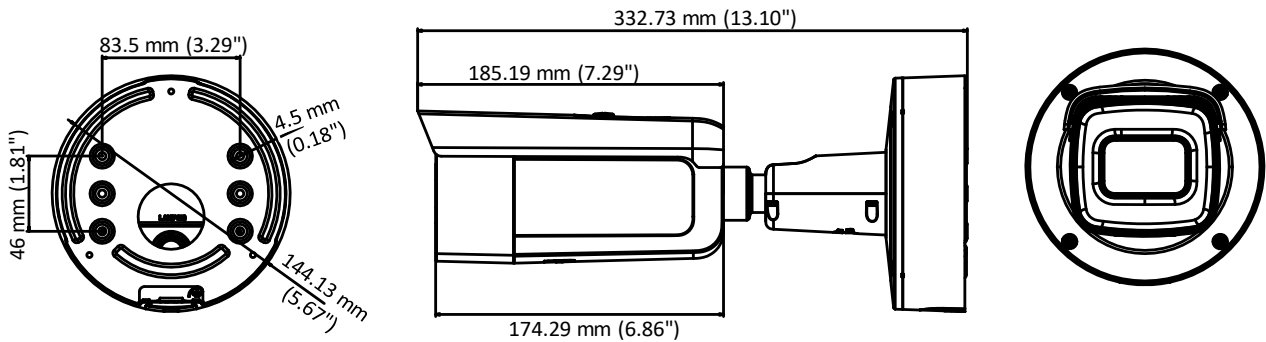

## Specifications

<b>Camera</b>	
Image Sensor	1/2.8" Progressive Scan CMOS
Min. Illumination	Color: 0.0068 Lux @ (F1.4, AGC ON), 0 Lux with IR
Shutter Speed	1/3 s to 1/100,000 s
Slow Shutter	Yes
Auto-iris	Yes
Day & Night	IR Cut Filter
Digital Noise Reduction	3D DNR
WDR	120 dB
3-Axis Adjustment	Pan: 0° to 360°, tilt: 0° to 90°, rotate: 0° to 360°
<b>Lens</b>	
Focal length	2.7 to 13.5 mm
Aperture	F1.4~F1.9
Focus	Auto
FOV	Horizontal field of view: 106° to 32° Vertical field of view: 56° to 18° Diagonal field of view: 127° to 37°
Lens Mount	Φ14
<b>IR</b>	
IR Range	Up to 60 m
Wavelength	850nm
<b>Compression Standard</b>	
Video Compression	Main stream: H.265/H.264 Sub stream: H.265/H.264/MJPEG Third stream: H.265/H.264
H.264 Type	Main Profile/High Profile
H.264+	Main stream supports
H.265 Type	Main Profile
H.265+	Main stream supports
Video Bit Rate	32 Kbps to 16 Mbps
Audio Compression	G722.1/G.711/G726/MP2L2/PCM
Audio Bit Rate	64Kbps(G.711)/16Kbps(G.722.1)/16Kbps(G.726)/32-192Kbps(MP2L2)
<b>Smart Feature-set</b>	
Behavior Analysis	Line crossing detection, intrusion detection, unattended baggage detection, object removal detection
Exception Detection	Scene change detection
Face Detection	Yes
Region of Interest	Support 1 fixed region for main stream and sub stream
<b>Image</b>	
Max. Resolution	1920 × 1080
Main Stream	50Hz: 50fps (1920 × 1080, 1280 × 960, 1280×720) 60Hz: 60fps (1920 × 1080, 1280 × 960, 1280×720)
Sub Stream	50Hz: 25fps (640 × 480, 640 × 360, 320 × 240) 60Hz: 30fps (640 × 480, 640 × 360, 320 × 240)

## Dimensions