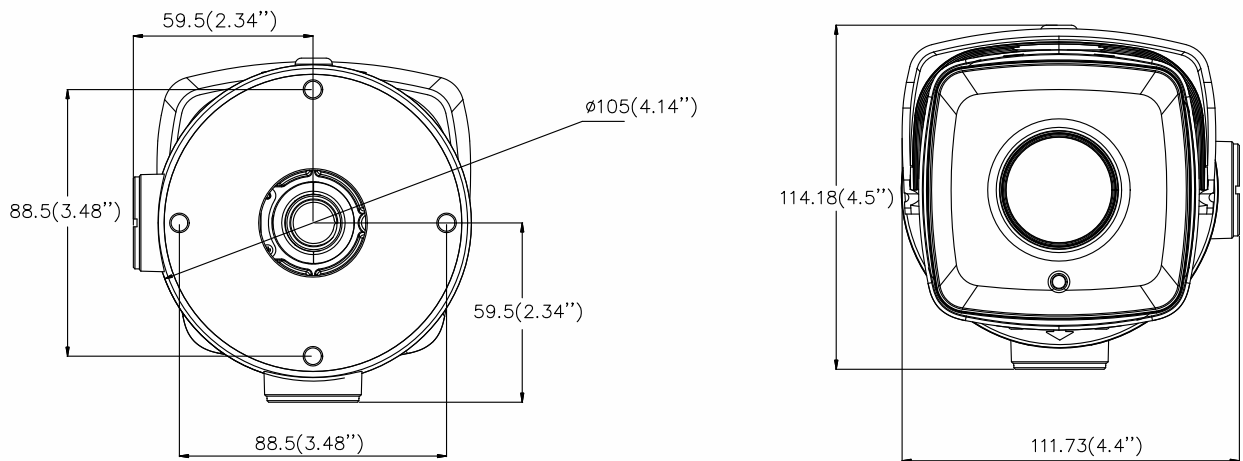

Dimensions	Camera: 348.38 × 114.18 × 111.73 mm (13.72" × 4.5" × 4.4") With package: 386 × 156 × 155 mm (15.2" × 6.1" × 6.1")
Weight	Camera: 1740 g (3.8 lb.) With package: 2125 g (4.7 lb.)

Available Models:

DS-2CD4B25G0-IZS

(1 audio input (line in/mic in), 1 audio output, 1 RS-485, 1 alarm input and 1 alarm output)

Dimensions

Unit: mm (")