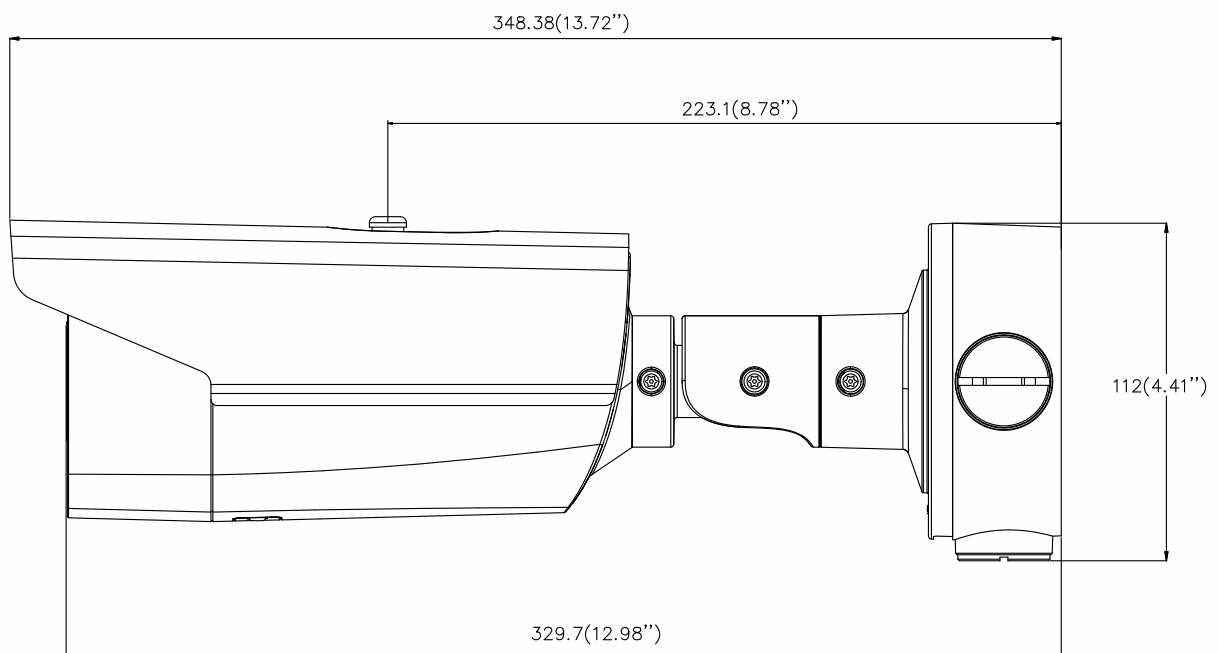

Dimensions	Camera: 348.38 × 114.18 × 111.73 mm (13.72" × 4.5" × 4.4") With package: 386 × 156 × 155 mm (15.2" × 6.1" × 6.1")
Weight	Camera: 1740 g (3.8 lb.) With package: 2125 g (4.7 lb.)

Available Models:

DS-2CD4B25G0-IZS

(1 audio input (line in/mic in), 1 audio output, 1 RS-485, 1 alarm input and 1 alarm output)

Dimensions

Unit: mm (")