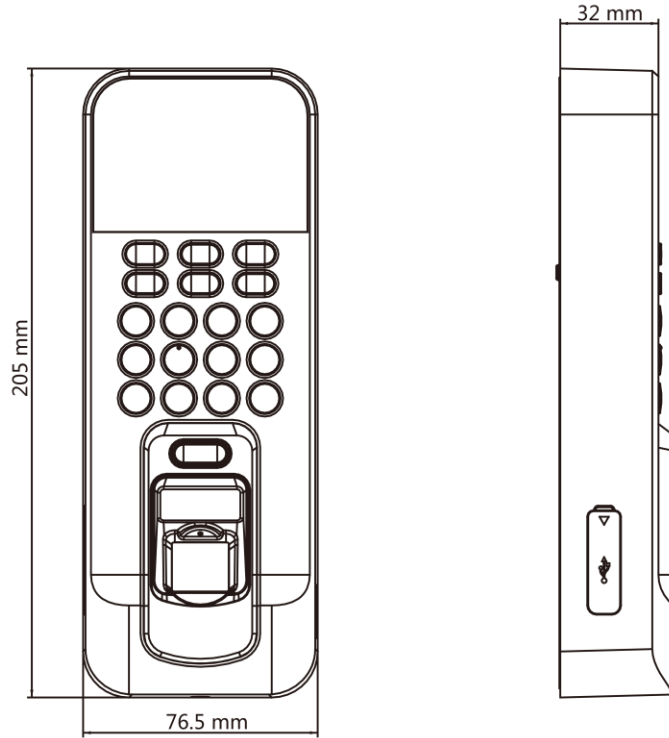

## ▪ Specification

<b>System</b>	
Operating system	Linux
<b>Screen</b>	
Screen size	2.4-inch diagonal
Resolution	320 × 240
Type	LCD-TFT display screen
<b>Audio</b>	
Audio output	1 loudspeaker, 1 buzzer
<b>Network</b>	
Wired network	TCP/IP, 10/100Mbps, self-adaptive
Wi-Fi	Support
<b>Interface</b>	
Network interface	1
RS-485	1
Wiegand	1
Lock control	1
Exit button	1
Door contact input	1
Alarm input	1
Alarm output	1
TAMPER	1
USB	1
<b>Capacity</b>	
Card capacity	3000
Fingerprint capacity	3000
Password capacity	3000
Event capacity	100,000
<b>Authentication</b>	
Card type	EM card
Card reading distance	0 to 5 cm
Card reading duration	< 0.5 s
Fingerprint module	Optical fingerprint module
Fingerprint comparing mode	1:1 and 1:N
Fingerprint recognition duration	< 0.5 s
Fingerprint FAR	≤ 0.001 %
Fingerprint FRR	≤ 0.01 %
<b>Others</b>	
Indicator	Power/status (red/green)
Power supply	12 VDC/1 A
Working temperature	-10 °C to +55 °C (14 °F to +131 °F)
Working humidity	10% to 90% (no condensing)
Color	Black (included), gold (optional), silver (optional), white (optional)
Dimensions	205 mm × 76.5 mm × 37 mm (8.07" × 3.01" × 1.46")
Installation	Surface mounting

## ▪ Dimension