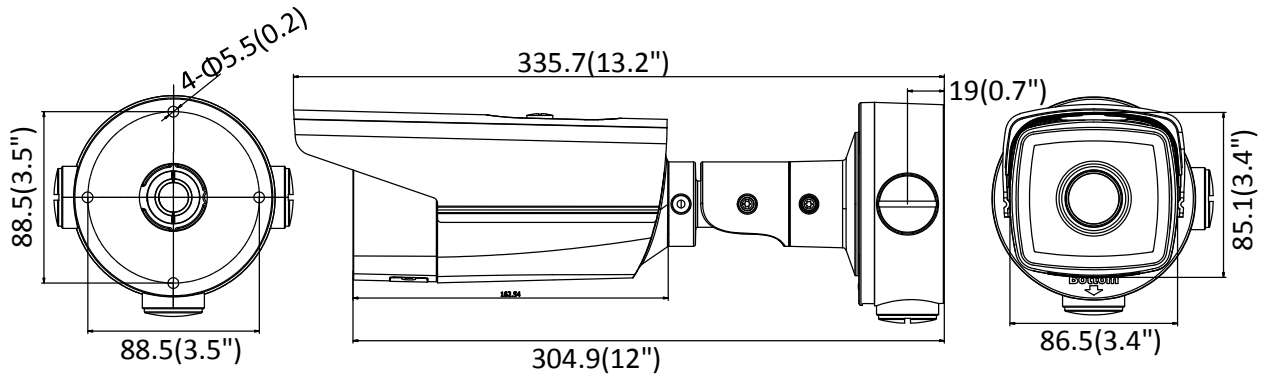

Dimensions

Unit:mm (inch)

Accessories

Distributed by