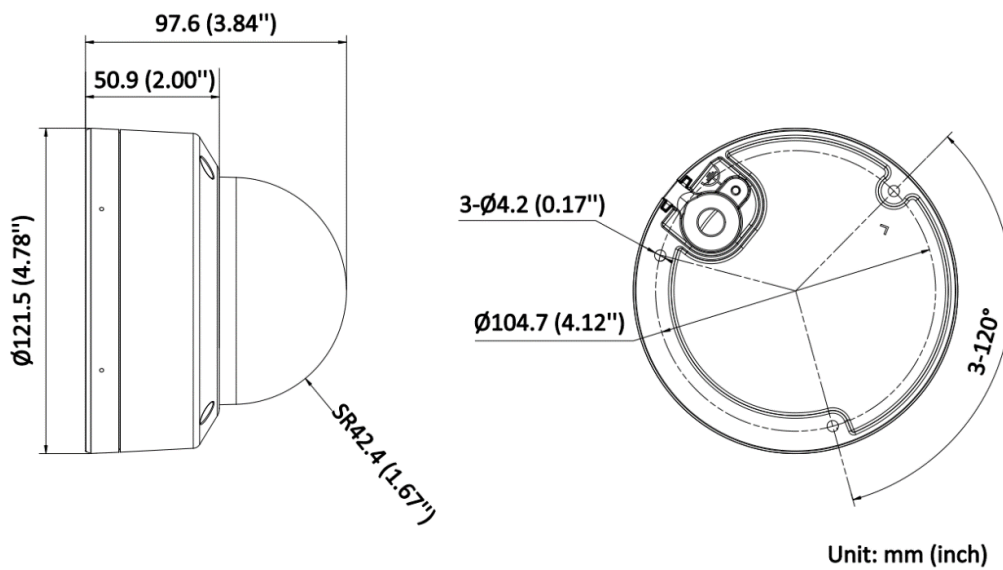

▪ **Dimension**

▪ **Accessory**

▪ **Optional**

DS-2210ZJ-WA-120 Pendant Mount	DS-1275ZJ-SUS Vertical Pole Mount	DS-1276ZJ-SUS Corner Mount	DS-2280ZJ-WA120 Junction Box	DS-1280ZJ-DM46 Junction Box
DS-1272ZJ-120 Wall Mount	DS-1272ZJ-120B Wall Mount	DS-1271ZJ-120 Pendant Mount	DS-2200ZJ-WAJ-120 Wall Mount	DS-2200ZJ-WA-120 Wall Mount

Headquarters

No.555 Qianmo Road, Binjiang District,
Hangzhou 310051, China
T +86-571-8807-5998
www.hikvision.com

Follow us on social media to get the latest product and solution information.