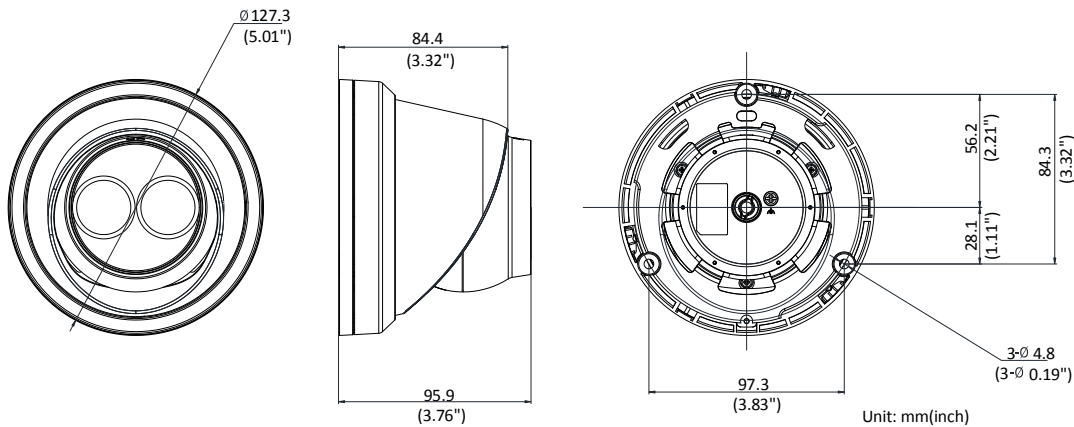

Image Enhancement	BLC/3D DNR/HLC
Image Settings	Rotate mode, saturation, brightness, contrast, sharpness, and white balance adjustable by client software or web browser
Target Cropping	No
Day/Night Switch	Day/Night/Auto/Schedule
<b>Network</b>	
Network Storage	Support micro SD/SDHC/SDXC card (128G), local storage and NAS (NFS, SMB/CIFS), ANR
Alarm Trigger	Motion detection, video tampering, network disconnected, IP address conflict, illegal login, HDD full, HDD error
Protocols	TCP/IP, ICMP, HTTP, HTTPS, FTP, DHCP, DNS, DDNS, RTP, RTSP, RTCP, PPPoE, NTP, UPnP, SMTP, SNMP, IGMP, 802.1X, QoS, IPv6, Bonjour
General Function	One-key reset, anti-flicker, three streams, heartbeat, mirror, password protection, privacy mask, watermark, IP address filter
Firmware Version	V5.5.60
API	ONVIF (PROFILE S, PROFILE G), ISAPI
Simultaneous Live View	Up to 6 channels
User/Host	Up to 32 users 3 levels: Administrator, Operator and User
Client	iVMS-4200, Hik-Connect, iVMS-5200, iVMS-4500
Web Browser	IE8+, Chrome 31.0-44, Firefox 30.0-51, Safari 8.0+
<b>Interface</b>	
Video Output	No
Communication Interface	1 RJ45 10M/100M self-adaptive Ethernet port
On-board storage	Built-in micro SD/SDHC/SDXC slot, up to 128 GB
Reset Button	Yes
<b>General</b>	
Operating Conditions	-30 °C to +60 °C (-22 °F to +140 °F), humidity 95% or less (non-condensing)
Power Supply	12 VDC ± 25%, Φ 5.5 mm coaxial plug power PoE(802.3af, class 3)
Power Consumption and Current	12 VDC, 0.5 A, max. 6 W PoE (802.3af, 36V to 57V), 0.3 A to 0.2 A, max. 7.5 W
Protection Level	IP67
Material	Metal
Dimensions	Camera: Φ 127.3 × 95.9 mm (Φ5" × 3.8") Package: 150 × 150 × 141 mm (5.9" × 5.9" × 5.6")
Weight	Camera: 620 g (1.4 lb.)

## Dimensions