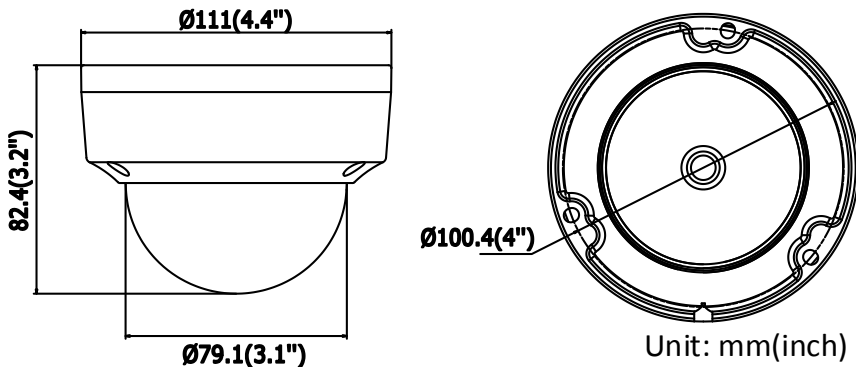

Dimensions

Accessories

Distributed by

Headquarters

No.555 Qianmo Road, Binjiang District,
Hangzhou 310051, China
T +86-571-8807-5998
overseasbusiness@hikvision.com

Hikvision USA
T +1-909-895-0400
sales.usa@hikvision.com

Hikvision Australia
T +61-2-8599-4233
salesau@hikvision.com

Hikvision India
T +91-22-28469900
sales@pramahikvision.com

Hikvision Canada
T +1-866-200-6690
sales.canada@hikvision.com

Hikvision Thailand
T +662-275-9949
sales.thailand@hikvision.com

Hikvision Europe
T +31-23-5542770
sales.eu@hikvision.com

Hikvision Italy
T +39-0438-6902
info.it@hikvision.com

Hikvision Brazil
T +55 11 3318-0050
Latam.support@hikvision.com

Hikvision Turkey
T +90 (216)521 7070- 7074
sales.tr@hikvision.com

Hikvision Malaysia
T +601-7652-2413
sales.my@hikvision.com

Hikvision UK & Ireland
T +01628-902140
sales.uk@hikvision.com

Hikvision South Africa
Tel: +27 (10) 0351172
sale.africa@hikvision.com

Hikvision France
T +33(0)1-85-330-450
info.fr@hikvision.com

Hikvision Kazakhstan
T +7-727-9730667
nikia.panfilov@hikvision.ru

Hikvision Vietnam
T +84-974270888
sales.vt@hikvision.com

Hikvision UAE
T +971-4-4432090
salesme@hikvision.com

Hikvision Singapore
T +65-6684-4718
sg@hikvision.com

Hikvision Spain
T +34-91-737-16-55
info.es@hikvision.com

Hikvision Tashkent
T +99-87-1238-9438
uzb@hikvision.ru

Hikvision Hong Kong
T +852-2151-1761
info.hk@hikvision.com

Hikvision Russia
T +7-495-669-67-99
saleru@hikvision.com

Hikvision Korea
T +82-(0)31-731-8817
sales.korea@hikvision.com

Hikvision Poland
T +48-22-460-01-50
info.pl@hikvision.com

Hikvision Indonesia
T +62-21-2933759
Sales.Indonesia@hikvision.com

Hikvision Colombia
sales.colombia@hikvision.com