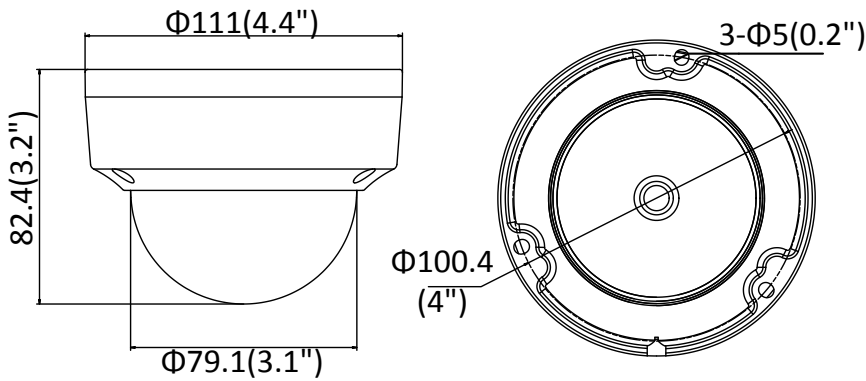

Dimensions

Unit: mm

Accessories

Distributed by

Headquarters

No.555 Qianmo Road, Binjiang District,
Hangzhou 310051, China
T +86-571-8807-5998
overseasbusiness@hikvision.com

Hikvision USA
T +1-909-895-0400
sales.usa@hikvision.com

Hikvision Australia
T +61-2-8599-4233
salesau@hikvision.com

Hikvision India
T +91-22-28469900
sales@pramahikvision.com

Hikvision Canada
T +1-866-200-6690
sales.canada@hikvision.com

Hikvision Thailand
T +662-275-9949
sales.thailand@hikvision.com

Hikvision Europe
T +31-23-5542770
sales.eu@hikvision.com

Hikvision Italy
T +39-0438-6902
info.it@hikvision.com

Hikvision Brazil
T +55 11 3318-0050
Latam.support@hikvision.com

Hikvision Turkey
T +90 (216)521 7070- 7074
sales.tr@hikvision.com

Hikvision Malaysia
T +601-7652-2413
sales.my@hikvision.com

Hikvision UK & Ireland
T +01628-902140
sales.uk@hikvision.com

Hikvision South Africa
Tel: +27 (10) 0351172
sale.africa@hikvision.com

Hikvision France
T +33(0)1-85-330-450
info.fr@hikvision.com

Hikvision Kazakhstan
T +7-727-9730667
nikia.panfilov@hikvision.ru

Hikvision Vietnam
T +84-974270888
sales.vt@hikvision.com

Hikvision UAE
T +971-4-4432090
salesme@hikvision.com

Hikvision Singapore
T +65-6684-4718
sg@hikvision.com

Hikvision Spain
T +34-91-737-16-55
info.es@hikvision.com

Hikvision Tashkent
T +99-87-1238-9438
uzb@hikvision.ru

Hikvision Hong Kong
T +852-2151-1761
info.hk@hikvision.com

Hikvision Russia
T +7-495-669-67-99
salesme@hikvision.com

Hikvision Korea
T +82-(0)31-731-8817
sales.korea@hikvision.com

Hikvision Poland
T +48-22-460-01-50
info.pl@hikvision.com

Hikvision Indonesia
T +62-21-2933759
Sales.Indonesia@hikvision.com

Hikvision Colombia
sales.colombia@hikvision.com