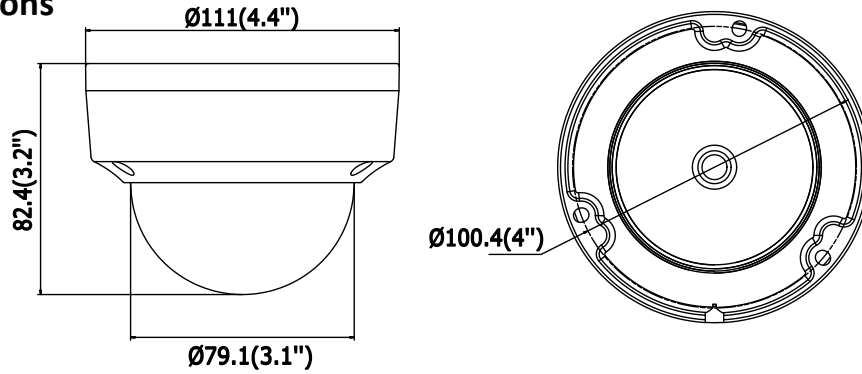

Alarm Trigger	Motion Detection, Tampering Alarm, Network Disconnected, IP Address Conflict, Illegal Login, HDD full, HDD error
Protocols	TCP/IP, UDP, ICMP, HTTP, HTTPS, FTP, DHCP, DNS, DDNS, RTP, RTSP, RTCP, PPPoE, NTP, UPnP, SMTP, SNMP, IGMP, 802.1X, QoS, IPv6
Standard	ONVIF (PROFILE S, PROFILE G), ISAPI
General Function	One-key Reset , Anti-Flicker, Heartbeat, Mirror, Password Protection, Privacy Mask, Watermark, IP Address Filter
Firmware Version	V5.5.60
API	ONVIF (PROFILE S, PROFILE G), ISAPI
Simultaneous Live View	Up to 6 channels
User/Host	Up to 32 users 3 levels: Administrator, Operator and User
Client	iVMS-4200, Hik-Connect, iVMS-5200, iVMS-4500
Web Browser	IE8+, Chrome 31.0-44, Firefox 30.0-51, Safari 8.0+
Interface	
Audio(-S)	1 input (line in/mic.in), 1 output (line out), terminal block, mono sound
Alarm(-S)	1 input, 1 output (max. 12 VDC, 30 mA), terminal block
Communication Interface	1 RJ45 10M/100M self-adaptive Ethernet port
On-board Storage	Built-in micro SD/SDHC/SDXC slot, up to 128 GB
Reset Button	Yes
Audio	
Environment Noise Filtering	Yes
Audio Sampling Rate	8kHz/16 kHz/32 kHz/44.1 kHz/48 kHz
Audio Compression	G.711/G.722.1/G.726/MP2L2/PCM
Audio Bit Rate	64Kbps(G.711)/16Kbps(G.722.1)/16Kbps(G.726)/32-192Kbps(MP2L2)
Smart Feature-set	
Behavior Analysis	Line crossing detection, intrusion detection, unattended baggage detection, object removal detection
Exception Detection	Scene change detection, audio exception detection
Face Detection	Yes
General	
Operating Conditions	-30 °C to +60 °C (-22 °F to +140 °F), Humidity 95% or less (non-condensing)
Power Supply	12 VDC ± 25%, 5W PoE(802.3af, class 3), 6.5W
IR Range	Up to 40 m
Protection Level	IP67, IK10
Dimensions	Camera: Φ 111 × 82.4 mm (Φ 4.4" × 3.2") Package: 134 × 134 × 108 mm (5.27" × 5.27" × 4.25")
Weight	Camera: 500 g (1.1 lb.)

Available Model

DS-2CD3125G0-I(S) (2.8/4/6 mm)

Dimensions

Unit: mm

Accessories

Inclined ceiling mount

DS-1259ZJ

Wall mount