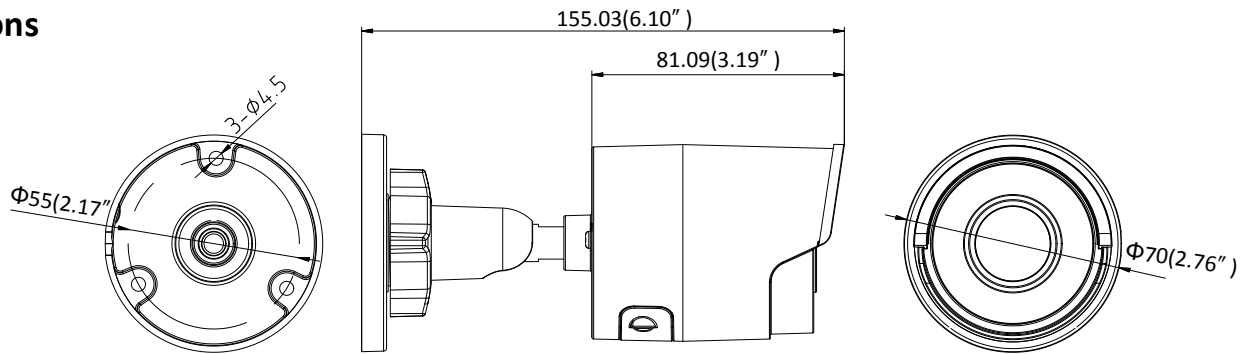

Dimensions

Unit: mm

Accessories

Distributed by