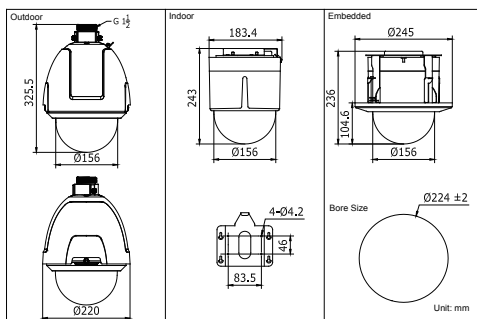

Dimensions

Accessories

DS-1601ZJ DS-1601ZJ-corner DS-1601ZJ-pole DS-1634ZJ

Available models

- DS-2DF5283-A: 24VAC, outdoor
- DS-2DF5283-A3: 24VAC, indoor

	DS-2DF5283-A (outdoor)	DS-2DF5283-A3 (indoor)
Camera		
Image sensor	1/2.8" Progressive Scan CMOS	
Effective pixel	2230K pixels	
Min. Illumination	High sensitivity: Color: 0.02Lux@F1.6,B/W: 0.08Lux@F1.6(SensUp deactive) Normal: Color: 1.5Lux@F1.6 ,B/W: 0.1Lux@F1.6	
White balance	Auto / Manual /ATW/Indoor/Outdoor/Daylight lamp/Sodium lamp	
AGC	Auto / Manual	
S / N ratio	≥ 50dB	
Digital noise reduction	3D DNR	
Backlight compensation	BLC	
Wide dynamic range	True WDR	
Shutter speed	50Hz: 1-1/30,000s; 60Hz: 1-1/30,000s	
Day & Night	IR Cut Filter	
Digital zoom	12X	
Privacy masking	24 privacy masks programmable, optional multiple colors and mosaics	
Focus mode	Auto / Semiautomatic / Manual	
Lens		
Focal length	4.7 ~ 94mm, 20X optical zoom	
Zoom speed	Approx. 2.3s (Optical Wide-Tele)	
Angle of view	55.4 ~ 2.9 degree (Wide-Tele)	
Min. Working distance	10 ~ 1000mm(Wide-Tele)	
Aperture range	F1.6 ~ F3.5	
Pan and Tilt		
Pan / Tilt range	Pan: 360° endless; Tilt: -5° ~ 90°(Auto/Manual Flip, Continuous 190°)	
Pan / Tilt speed	Pan Manual Speed: 0.1° ~ 300°/s, Pan Preset Speed: 540°/s Tilt Manual Speed: 0.1° ~ 240°/s, Tilt Preset Speed: 500°/s	
Proportional zoom	Rotation speed can be adjusted automatically according to zoom multiples	
Number of preset	256	
Patrol	8 patrols, up to 32 presets per patrol	
Pattern	8 patterns, with the recording time not less than 10 minutes per pattern	
Power-off memory	Support	
Park action	Preset / Patrol / Pattern / Pan scan / Tilt scan / Random scan / Frame scan / Panorama scan	
PTZ position display	Support	
Preset freezing	Support	
Scheduled task	Preset / Patrol / Pattern / Pan scan / Tilt scan / Random scan / Frame scan / Panorama scan/Dome reboot/Self-test action/Alarm output	
Alarm		
Alarm input (A/D)	7 inputs	
Alarm output(A/D)	2 relay outputs, alarm response actions configurable	
Alarm trigger	Motion detection, Audio Exception Detection, Dynamic analysis, Tampering alarm, Network disconnect, IP address conflict, Storage exception	
Alarm action	Preset, Patrol, Pattern, SD/SDHC card recording, Relay output, Notification on Client	
Local Video and Audio		
Video output	1.0V[p-p] / 75Ω, NTSC (or PAL) composite, BNC	
Audio input	1 Mic in/Line in interface. Line input: 2-2.4V[p-p]; output impedance: 1KΩ, ±10%	
Audio output	1 Audio output interface. Line level, impedance: 600Ω	
Network		
Ethernet	10Base-T / 100Base-TX, RJ45 connector	
Max. image resolution	1920×1080	
Frame rate	50Hz: 25 fps (1920×1080), 25 fps (1280×960), 25 fps (1280×720) 60Hz: 30 fps (1920×1080), 30 fps (1280×960), 30 fps (1280×720)	
Image compression	H.264 / MJPEG / MPEG4, H.264 encoding with Baseline / Main / High profile	
ROI encoding	Support	
Audio compression	G.711u / G.711a / G.726 / MP2L2	
Protocols	IPv4/IPv6, HTTP, HTTPS, 802.1x, Qos, FTP, SMTP, UPnP, SNMP, DNS, DDNS, NTP, RTSP, RTP, TCP, UDP, IGMP, ICMP, DHCP, PPPoE	
Simultaneous live view	Up to 10	
Streams	Triple streams	
SD memory card	Built-in micro SD/SDHC Slot, up to 32GB, support manual / alarm / edge recording	
User/Host level	Up to 32 users, 3 Levels: Administrator, Operator and User	
Security measures	User authentication (ID and PW), Host authentication (MAC address), IP address filtering	
Integration		
Application programming	Open-ended API, support Onvif, SDK, PSIA and CGI	
Web browser	IE 7+, Chrome 18+, Firefox 5.0+, Safari 5.02+, support multi-language	
General		
RS-485 Protocols	HIKVISION, Pelco-P, Pelco-D, self-adaptive	
Power (PoE Option)	-A: 24VAC, max. 40W -A3: 24VAC, max. 25W	
Working Temperature	-A: -30°C ~ 65°C(-22°F ~ 149°F) -A3: -10°C ~ 50°C(14°F ~ 122°F)	
Humidity	90% or less	
Protection Level/Safety	IIP66(outdoor models) TVS 4,000V lightning protection, surge protection and voltage transient protection IK 10 (optional), FCC and CE Certified Product	
Dimensions	Φ220×325.5mm (Φ8.66"×12.81")(Outdoor) Φ183.4×243mm (Φ7.22"×9.57")(Ceiling) Φ245×236mm (Φ9.65"×9.29")(In-ceiling)	
Weight	Approx. 5Kg (11.02lbs)	
Mount Option	Long-arm wall mount: DS-1601ZJ; Corner mount: DS-1601ZJ-corner; (outdoor models) Pole Mount: DS-1601ZJ-pole; Power box mount:DS-1634ZJ	