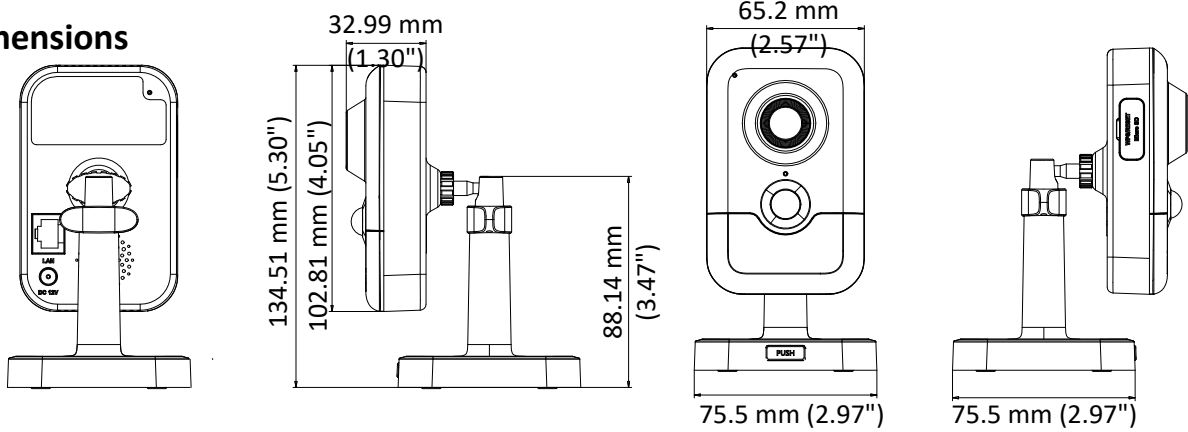

Available Model:

DS-2CD2425FWD-I, DS-2CD2425FWD-IW

Dimensions