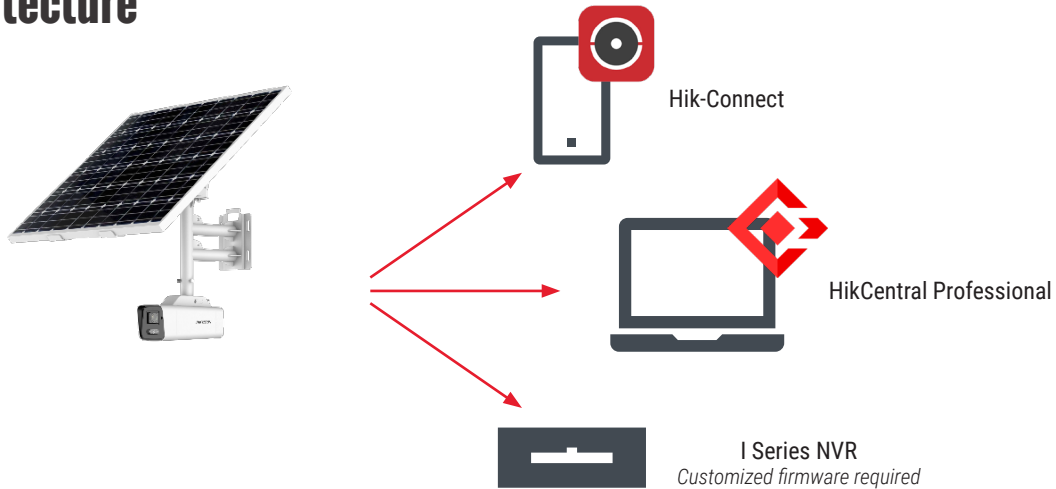

System Architecture

PRODUCT SHOWCASE

DS-2XS6A87G1-L/C32S80 (4mm)

*Battery for purchase separately

- 8 MP camera with AcuSense & ColorVu
- 80-Watt solar panel
- 30 Ah chargeable lithium battery
- -4° Fahrenheit (-20°C) to 140° F (55°C) working temperature
- Camera is water and dust resistant (IP67)
- Beaufort scale up to 12
- **Please note, the battery pack DS-2FSCH30 must be ordered separately**