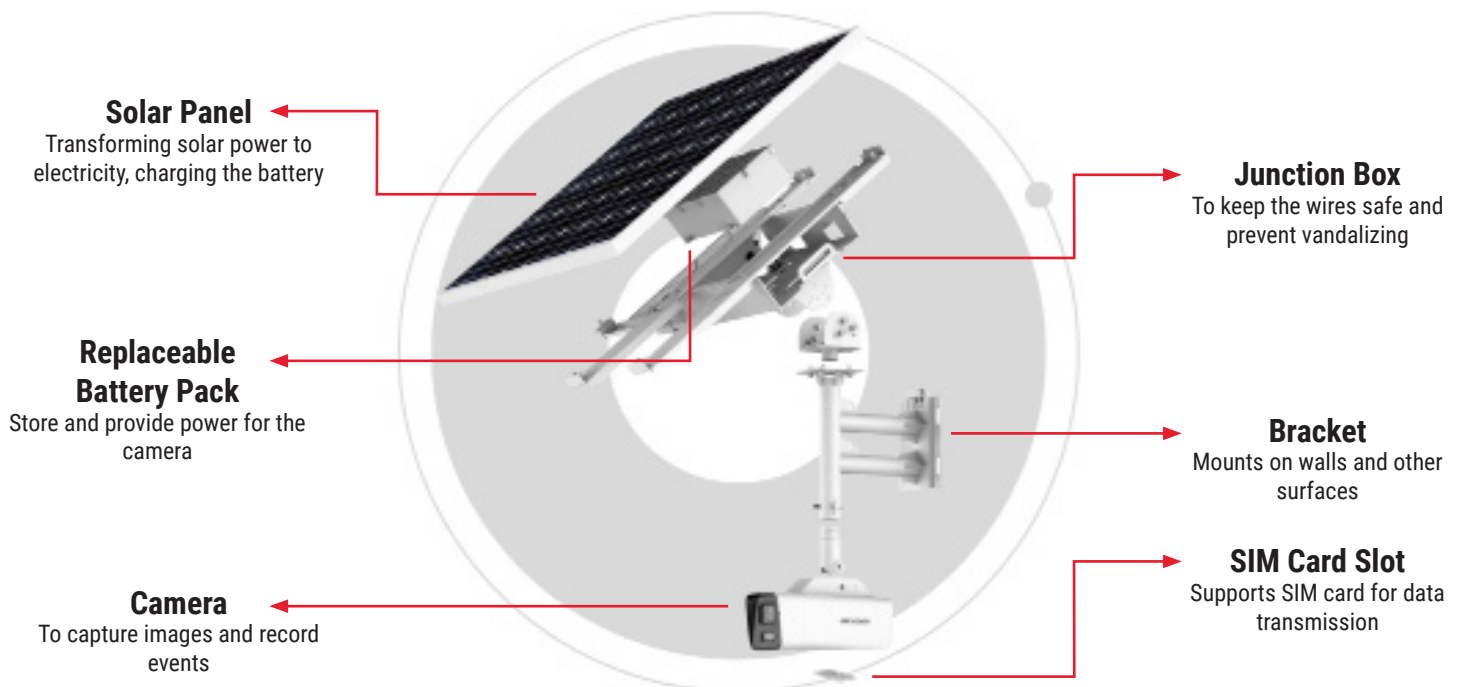

NEW ADVANCED SERIES

SOLAR-POWERED SECURITY SYSTEM

Sustainable & Flexible Security with Rapid Deployment Keeps Your Remote Area Safe

Introducing the new 8 MP model DS-2XS6A87G1-L/C32S80 with an 80-watt solar panel and a 320 WH replaceable battery pack for larger projects.

Often, end users or system integrators have to purchase and assemble various parts by themselves to build a standalone security system for applications where electricity and internet are unavailable. This process requires a significant amount of design work and time to locate the proper parts needed, resulting in excess costs, higher power consumption, low stability, and difficulty using the system. However, Hikvision's solar security solution can now be deployed by one person providing great cost-efficiency, stability, and ease of use.

The complete solar camera kit includes a Hikvision 4K security camera, solar panel, replaceable battery pack (battery packs purchased separately), and a bracket for mounting.

NO ELECTRICAL WIRING OR NETWORK CABLES REQUIRED

Powered by solar energy, this kit system can be fully deployed without any electrical wiring or network cables. The replaceable battery supports smart power management and long-term power storage. Users can enjoy up to 7 days of continuous operations in the absence of direct sunlight. The camera systems can connect easily and wirelessly to the internet over mobile networks.