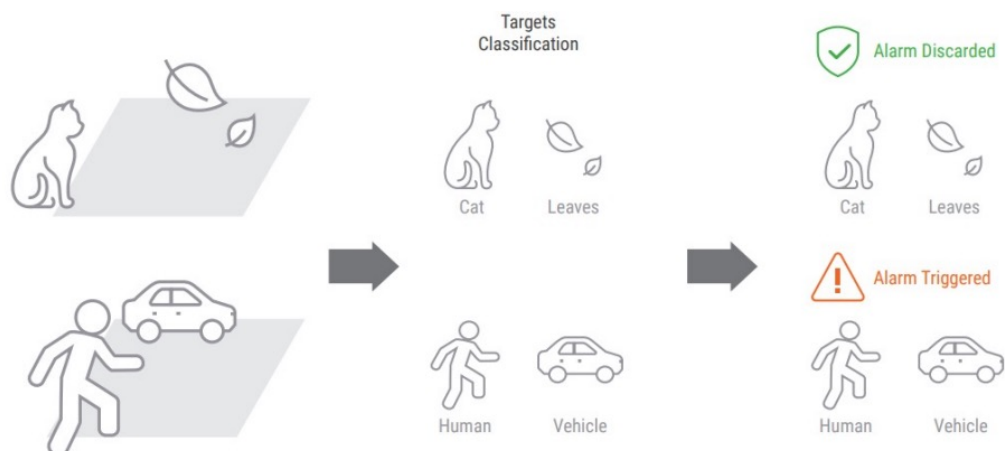

Traditional IR Camera

ColorVu Camera

2ND GEN AcuSense TECHNOLOGY FOR SMART PERIMETER PROTECTION

The most common concerns in perimeter protection are trespassing and vehicle break-ins. AcuSense 2.0 helps you to focus on these events in two ways:

- Alarms only trigger when the preset intrusion type takes place
- Related videos are sorted by category for an easier search

2nd Gen AcuSense uses a built-in algorithm to support multiple Video Content Analytics (VCAs) for human and vehicle classification to distinguish between humans, vehicles, and other objects. This reduces false alarms up to 90%, saving you time and effort by delivering more accurate alarm notifications on focused events.