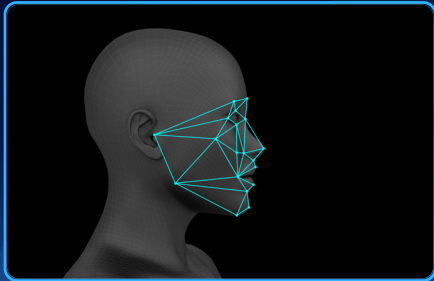

DeepinMind

DeepinMind VR 5.0: DS-9632NXI-M8/X

Accelerate Your Business with AI & AcuSearch

Face ID Authentication

Perimeter Protection

Video Structuralization

Falling Object Detection