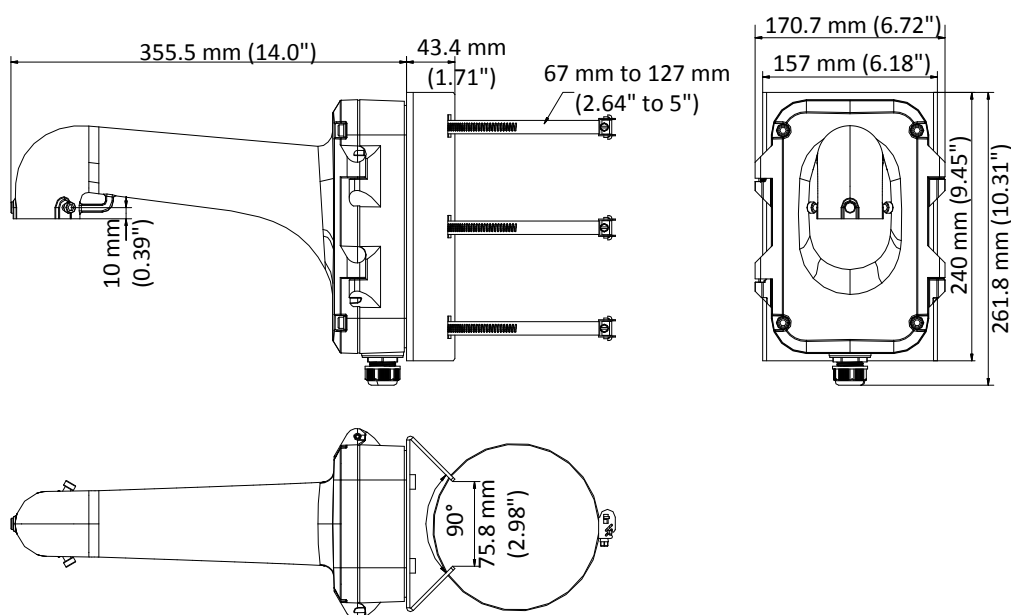

### Vertical Pole Mounting Bracket for Speed Dome

#### Feature

- Vertical pole mounting bracket with the junction box
- Aluminum alloy and steel material with surface spray treatment
- Adjustable diameter from 67 mm to 127 mm
- Supports bottom outlet and back outlet
- The hook for safety rope facilitates speed dome's installation

#### Dimension

#### Parameter

Model	DS-1604ZJ-Pole
Parameters	Vertical Pole Mounting Bracket for Speed Dome
Appearance	Hikvision White
Material	Aluminum Alloy and Steel
Dimension	355.5 mm × 261.8 mm × 170.7 mm (14" × 10.31" × 6.72")
Weight	3.8 Kg (8.38 lb.)