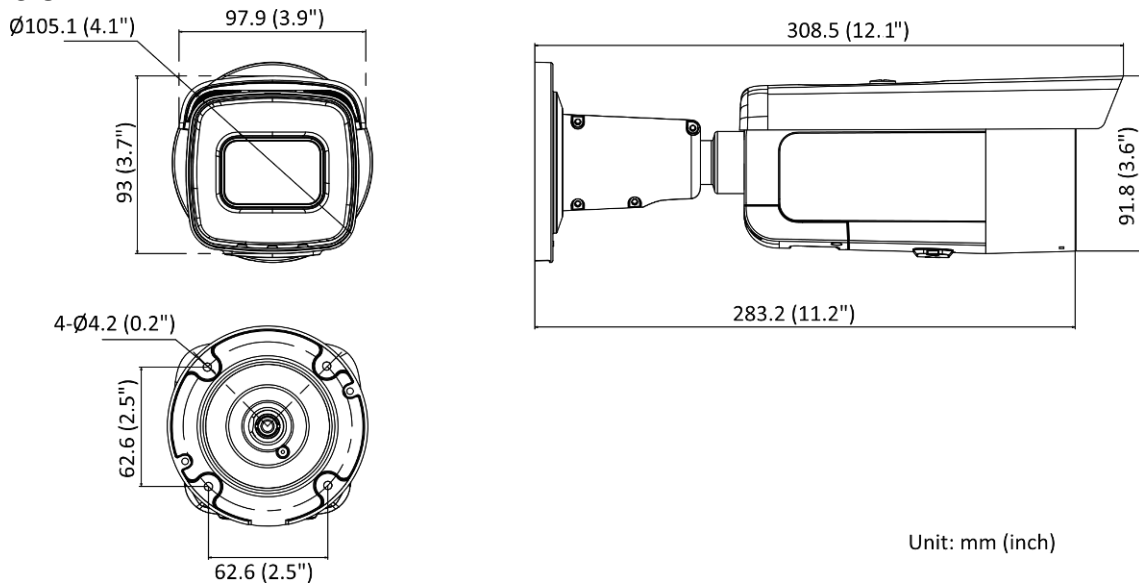

▪ **Typical Application**

Hikvision products are classified into three levels according to their anti-corrosion performance. Refer to the following description to choose for your using environment.

This model has NO SPECIFIC PROTECTION.

Level	Description
Top-level protection	Hikvision products at this level are equipped for use in areas where professional anti-corrosion protection is a must. Typical application scenarios include coastlines, docks, chemical plants, and more.
Moderate protection	Hikvision products at this level are equipped for use in areas with moderate anti-corrosion demands. Typical application scenarios include coastal areas about 2 kilometers (1.24 miles) away from coastlines, as well as areas affected by acid rain.
No specific protection	Hikvision products at this level are equipped for use in areas where no specific anti-corrosion protection is needed.

▪ **Dimension**

▪ **Accessory**

▪ **Optional**

DS-1276ZJ-SUS Corner Mount	DS-1260ZJ Junction Box	DS-1275ZJ-S-SUS Vertical Pole Mount	DS-1280ZJ-S Junction Box