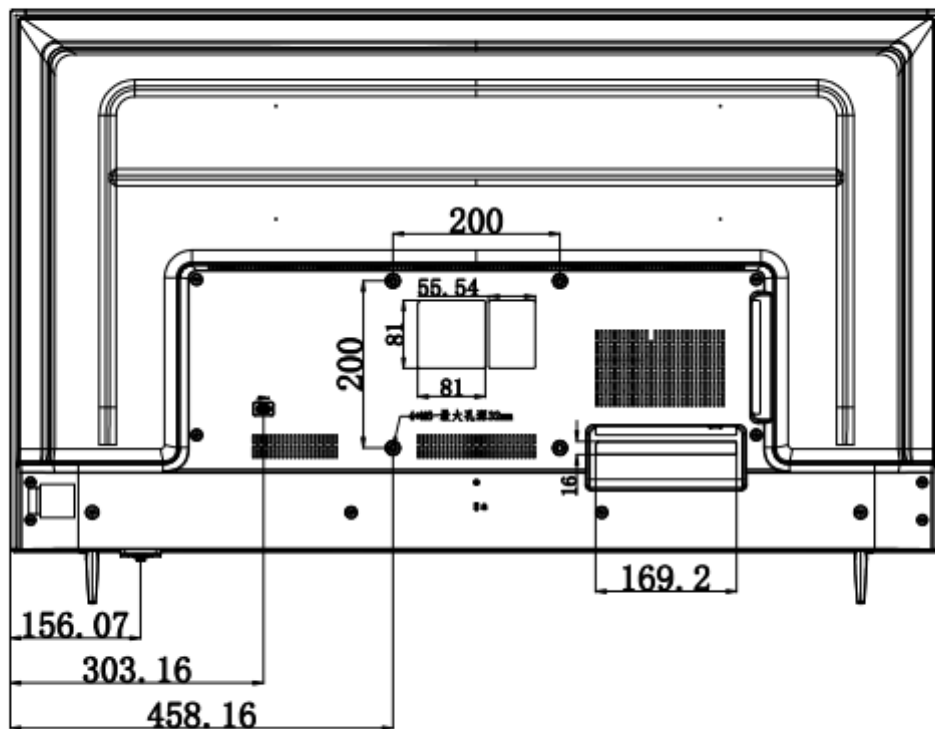

▪ Specification

	Model	DS-D5050UC-C
Display	Screen Size	50"
	Active Display Area	1095.84 (H) mm × 616.41 (V) mm
	Resolution	3840 × 2160@60 Hz
	Backlight	LED
	Pixel Pitch	0.2854 (H) mm × 0.2854 (V) mm
	Brightness	300 cd/m ²
	Viewing Angle	178° (H)/178° (V)
	Color Depth	8 bit
	Contrast Ratio	5000:1
	Response Time	8 ms
	Refresh Rate	60 Hz
	Haze	1%
	Reliability	7 × 24 H
	Color Gamut	72% NTSC
Interface	Video & Audio Input	HDMI 1.4 × 1, HDMI 2.0 × 1, VGA × 1, Audio in × 1
	Video & Audio Output	Speaker (6 Ω 7 W) × 2
	Data Transmission Interface	USB × 1
Power	Power Supply	100 to 240 VAC, 50/60 Hz
	Power Consumption	≤ 110 W
	Standby Consumption	≤ 0.5 W
Working Environment	Working Temperature	0 °C to 40 °C (32 °F to 104 °F)
	Working Humidity	20% to 80% RH (Non-Condensing)
	Storage Temperature	-20 °C to 60 °C (-4 °F to 140 °F)
	Storage Humidity	10% to 90% RH (Non-Condensing)
General	Casing Material	Plastic
	VESA	200 mm × 200 mm (4 × M6-30 mm)
	Bezel Width	8.24 mm (top/left/right), 23.22 mm (bottom)
	Product Dimensions (W × H × D)	Without stand: 1116.32 mm × 648 mm × 87.2 mm (43.95" × 25.51" × 3.43") With stand: 1116.32 mm × 710.53 mm × 247.88 mm (43.95" × 27.97" × 9.76")
	Package Dimensions (W × H × D)	1420 mm × 800 mm × 160 mm (55.91" × 31.50" × 6.30")
	Net Weight	Without stand: 10.41 kg (22.95 lb.) With stand: 10.65 kg (23.48 lb.)
	Gross Weight	Without stand: 13.5 kg (29.76 lb.) With stand: 13.8 kg (30.42 lb.)
	Packing List	Power cable × 1, remote control × 1, user manual × 1, HDMI cable × 1, base bracket × 1
Remarks	If the appearance and parameters in this specification vary from the actual product, the later prevails. You can also consult local sale staff.	

Dimension

▪ **Accessory**

▪ **Optional**

**DS-DM4255W
Wall-mounted
Bracket**

Headquarters

No.555 Qianmo Road, Binjiang District,
Hangzhou 310051, China
T +86-571-8807-5998
www.hikvision.com

Follow us on social media to get the latest product and solution information.