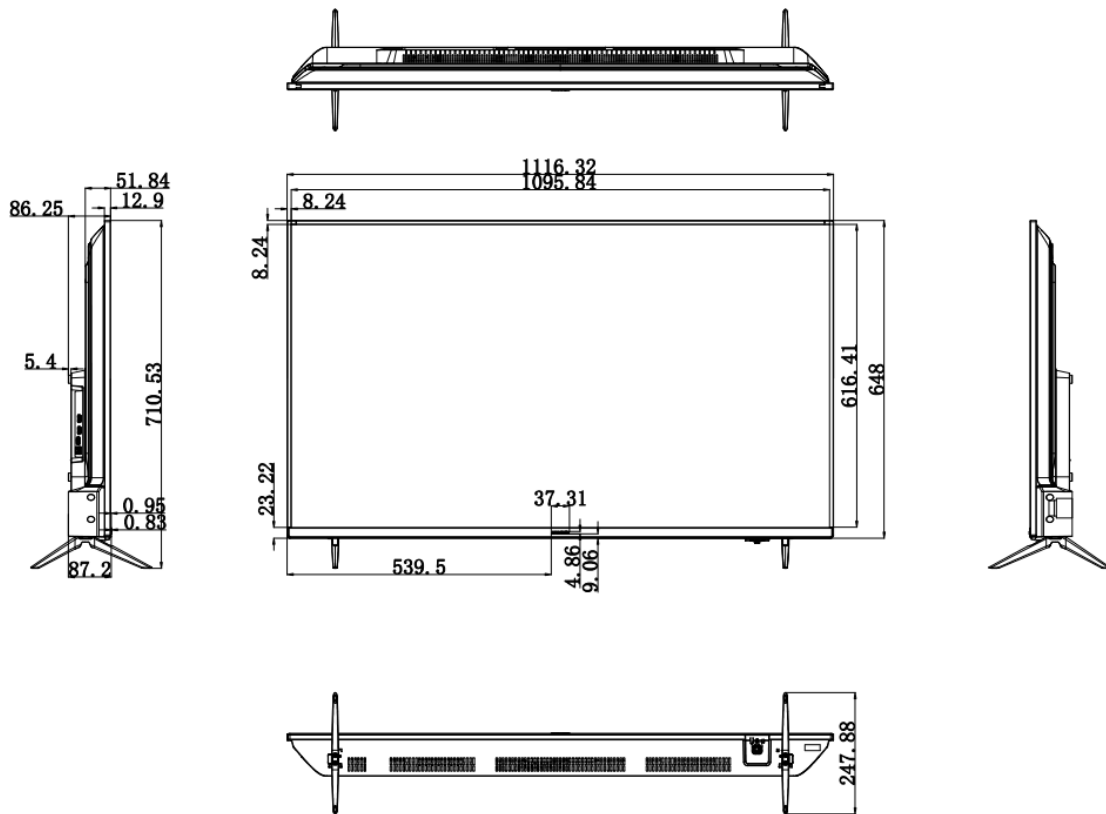

▪ Specification

	Model	DS-D5050UC-C
Display	Screen Size	50"
	Active Display Area	1095.84 (H) mm × 616.41 (V) mm
	Resolution	3840 × 2160@60 Hz
	Backlight	LED
	Pixel Pitch	0.2854 (H) mm × 0.2854 (V) mm
	Brightness	300 cd/m ²
	Viewing Angle	178° (H)/178° (V)
	Color Depth	8 bit
	Contrast Ratio	5000:1
	Response Time	8 ms
	Refresh Rate	60 Hz
	Haze	1%
	Reliability	7 × 24 H
	Color Gamut	72% NTSC
Interface	Video & Audio Input	HDMI 1.4 × 1, HDMI 2.0 × 1, VGA × 1, Audio in × 1
	Video & Audio Output	Speaker (6 Ω 7 W) × 2
	Data Transmission Interface	USB × 1
Power	Power Supply	100 to 240 VAC, 50/60 Hz
	Power Consumption	≤ 110 W
	Standby Consumption	≤ 0.5 W
Working Environment	Working Temperature	0 °C to 40 °C (32 °F to 104 °F)
	Working Humidity	20% to 80% RH (Non-Condensing)
	Storage Temperature	-20 °C to 60 °C (-4 °F to 140 °F)
	Storage Humidity	10% to 90% RH (Non-Condensing)
General	Casing Material	Plastic
	VESA	200 mm × 200 mm (4 × M6-30 mm)
	Bezel Width	8.24 mm (top/left/right), 23.22 mm (bottom)
	Product Dimensions (W × H × D)	Without stand: 1116.32 mm × 648 mm × 87.2 mm (43.95" × 25.51" × 3.43") With stand: 1116.32 mm × 710.53 mm × 247.88 mm (43.95" × 27.97" × 9.76")
	Package Dimensions (W × H × D)	1420 mm × 800 mm × 160 mm (55.91" × 31.50" × 6.30")
	Net Weight	Without stand: 10.41 kg (22.95 lb.) With stand: 10.65 kg (23.48 lb.)
	Gross Weight	Without stand: 13.5 kg (29.76 lb.) With stand: 13.8 kg (30.42 lb.)
	Packing List	Power cable × 1, remote control × 1, user manual × 1, HDMI cable × 1, base bracket × 1
Remarks	If the appearance and parameters in this specification vary from the actual product, the later prevails. You can also consult local sale staff.	

Dimension

▪ **Accessory**

▪ **Optional**

**DS-DM4255W
Wall-mounted
Bracket**

Headquarters

No.555 Qianmo Road, Binjiang District,
Hangzhou 310051, China
T +86-571-8807-5998
www.hikvision.com

Follow us on social media to get the latest product and solution information.