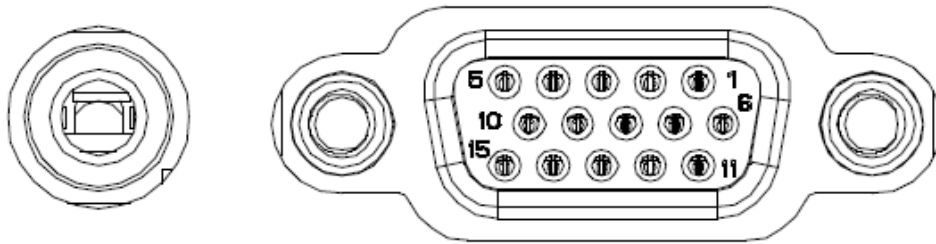

▪ **Physical Interface**

Interface	Description	Interface	Description
HDMI-IN1	HDMI 1.4 Input, 3840 × 2160@30 Hz	VGA	VGA Input, 1920 × 1080@60 Hz
HDMI-IN2	HDMI 2.0 Input, 3840 × 2160@60 Hz	AUDIO-IN	Audio Input
USB	USB 2.0 Input		

AUDIO

VGA

RJ45

USB

HDMI 1

HDMI 2

▪ **Available Model**

DS-D5050UC-C