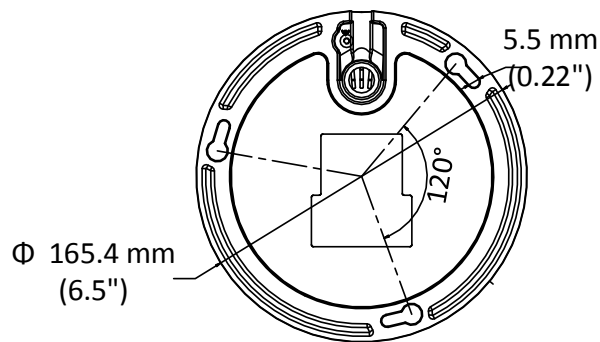

Standard	ONVIF(PROFILE S, PROFILE G), ISAPI
General function	One-key recovery, anti-flicker, three streams, heartbeat, mirror, password protection, privacy mask, watermark, IP address filtering, anonymous access
Interface	
Audio interface	Audio in (mic in/line in)/output external interface (plug wire type)
Communication	1 RJ45 10M/100M Ethernet network
Housing interface	1 anti-corrosion inlet protected by a metal hose
Video Output	1 Vp-p composite output (75 Ω/BNC)
Alarm	1 input/1 output (up to 24 V DC 1A or 110 V AC 500 mA)
General	
Operating Conditions	-40°C to 65 °C (-40 °F to 149 °F), Humidity 95% or less (non-condensing)
Power Supply	24 V AC/12 V DC/PoE (802.3at)
Material	316 L
Ingress Protection	IP 67
Anti-Corossion	WF2, C5-M, NEMA-4X
Power Consumption	Max. 16 W
IR Distance	10 to 30 m
Electric auxiliary heating	-H: With intelligent heating
Dimensions (mm)	Φ 165.4 mm × 130 mm (6.5" × 5.1")
Weight	3360 g (7.4 lb.)

Order Models

DS-2CD6626DS-IZS/K, DS-2CD6626DS-IZHS/K

Accessories

DS-1284ZJ-M Junction Box

DS-1703ZJ Wall Mount Bracket

Dimension

Distributed by

HIKVISION