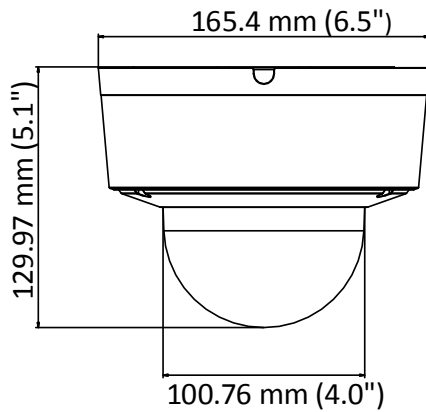

DS-2CD6626DS-IZ(H)S/K

2 MP Ultra Low-Light Anti-Corrosion Dome Camera

Key Features

- 1/1.8" progressive scan CMOS
- Up to 2.0 megapixel high resolution
- 120 dB wide dynamic range
- On-board storage, up to 128 GB
- IR distance: 10 to 30 m
- 24 V AC/12V DC /PoE (802.3af)
- Anti-corrosion standard: WF2, C5-M, NEMA-4XMA 4X
- IP 67

Standard	ONVIF(PROFILE S, PROFILE G), ISAPI
General function	One-key recovery, anti-flicker, three streams, heartbeat, mirror, password protection, privacy mask, watermark, IP address filtering, anonymous access
Interface	
Audio interface	Audio in (mic in/line in)/output external interface (plug wire type)
Communication	1 RJ45 10M/100M Ethernet network
Housing interface	1 anti-corrosion inlet protected by a metal hose
Video Output	1 Vp-p composite output (75 Ω/BNC)
Alarm	1 input/1 output (up to 24 V DC 1A or 110 V AC 500 mA)
General	
Operating Conditions	-40°C to 65 °C (-40 °F to 149 °F), Humidity 95% or less (non-condensing)
Power Supply	24 V AC/12 V DC/PoE (802.3at)
Material	316 L
Ingress Protection	IP 67
Anti-Corossion	WF2, C5-M, NEMA-4X
Power Consumption	Max. 16 W
IR Distance	10 to 30 m
Electric auxiliary heating	-H: With intelligent heating
Dimensions (mm)	Φ 165.4 mm × 130 mm (6.5" × 5.1")
Weight	3360 g (7.4 lb.)

Order Models

DS-2CD6626DS-IZS/K, DS-2CD6626DS-IZHS/K

Accessories

DS-1284ZJ-M Junction Box

DS-1703ZJ Wall Mount Bracket

Dimension

Distributed by

HIKVISION