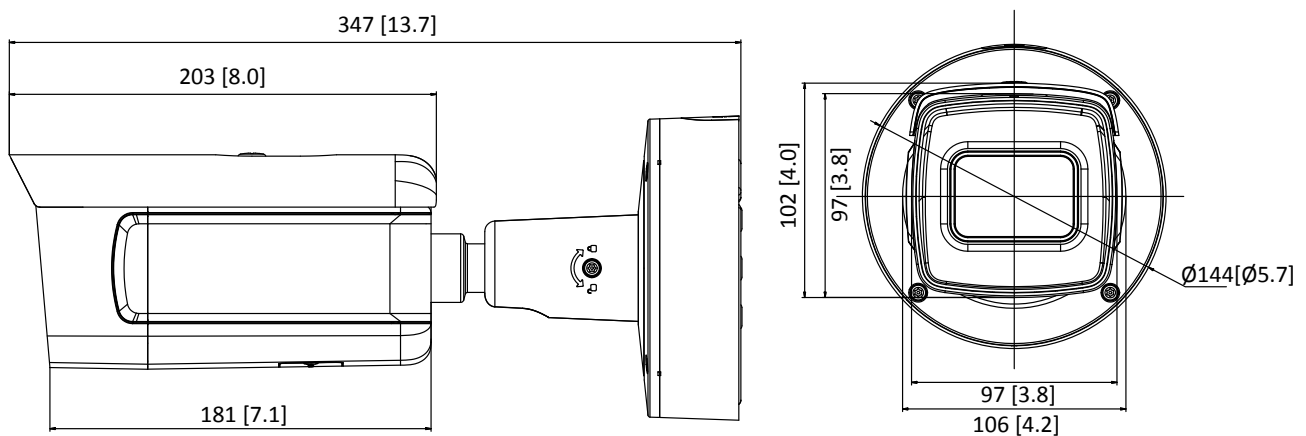

Power Supply	12 VDC \pm 20%, two-core terminal block PoE (802.3at, class 4)
Power Consumption and Current	12 VDC, 1.0 A, max. 12 W; PoE (802.3at, 42.5 V to 57 V), 0.3 A to 0.2 A
Protection Level	IP67, IK10, NEMA 4X
Material	Metal
Dimensions	Camera: $\Phi 144 \times 347$ mm ($\Phi 5.7'' \times 13.7''$) With package: $405 \times 190 \times 180$ mm ($15.9'' \times 7.5'' \times 7.1''$)
Weight	Camera: approx. 2.45 kg (5.40 lb.) With package: approx. 2.7 kg (5.95 lb.)

* Listed resolutions are only selectable options. It does not mean that all streams can work at their maximum resolution at the same time.

Available Model

DS-2CD5A46G0-IZSYUHK(2.7–13.5 mm)

Dimension

Unit: mm[inch]