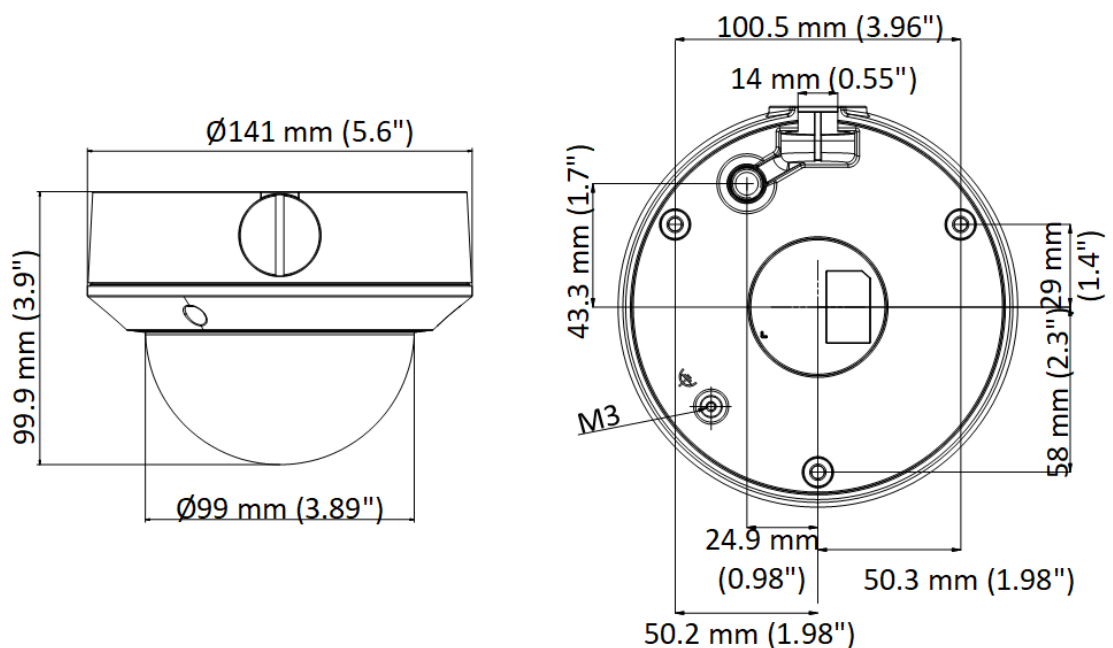

Other

IP67 (IEC 60529-2013), IK10 (IEC 62262:2002)

▪ **Available Model**

- DS-2CD1723G0-IZ-SA (2.8 to 12 mm)
- DS-2CD1723G0-IZS-SA (2.8 to 12 mm)

Typical Application

Hikvision products are classified into three levels according to their anti-corrosion performance. Refer to the following description to choose for your using environment.

This model has NO SPECIFIC PROTECTION.

Level	Description
Top-level protection	Hikvision products at this level are equipped for use in areas where professional anti-corrosion protection is a must. Typical application scenarios include coastlines, docks, chemical plants, and more.
Moderate protection	Hikvision products at this level are equipped for use in areas with moderate anti-corrosion demands. Typical application scenarios include coastal areas about 2 kilometers (1.24 miles) away from coastlines, as well as areas affected by acid rain.
No specific protection	Hikvision products at this level are equipped for use in areas where no specific anti-corrosion protection is needed.

▪ **Dimension**

Unit: mm (inch)