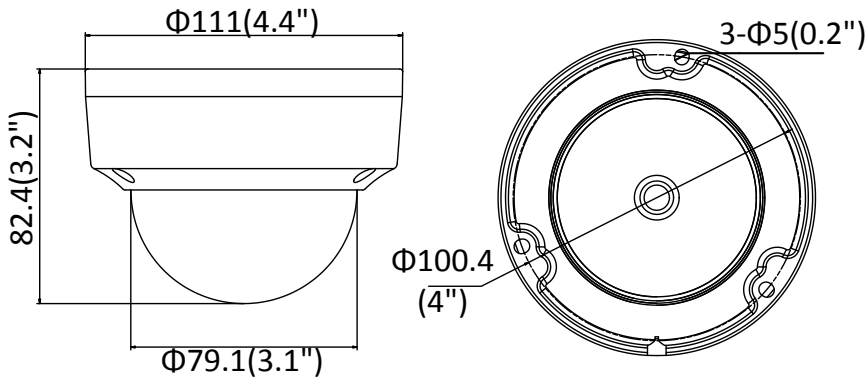

Dimensions

Unit: mm

Accessories

Distributed by

HIKVISION®

Headquarters

No.555 Qianmo Road, Binjiang District,
Hangzhou 310051, China
T +86-571-8807-5998
overseasbusiness@hikvision.com

Hikvision USA
T +1-909-895-0400
sales.usa@hikvision.com

Hikvision Australia
T +61-2-8599-4233
salesau@hikvision.com

Hikvision India
T +91-22-28469900
sales@pramahikvision.com

Hikvision Canada
T +1-866-200-6690
sales.canada@hikvision.com

Hikvision Thailand
T +662-275-9949
sales.thailand@hikvision.com

Hikvision Europe
T +31-23-5542770
sales.eu@hikvision.com

Hikvision Italy
T +39-0438-6902
info.it@hikvision.com

Hikvision Brazil
T +55 11 3318-0050
Latam.support@hikvision.com

Hikvision Turkey
T +90 (216)521 7070- 7074
sales.tr@hikvision.com

Hikvision Malaysia
T +601-7652-2413
sales.my@hikvision.com

Hikvision UK & Ireland
T +01628-902140
sales.uk@hikvision.com

Hikvision South Africa
Tel: +27 [10] 0351172
sale.africa@hikvision.com

Hikvision France
T +33(0)1-85-330-450
info.fr@hikvision.com

Hikvision Kazakhstan
T +7-727-9730667
nikia.panfilov@hikvision.ru

Hikvision Vietnam
T +84-974270888
sales.vt@hikvision.com

Hikvision UAE
T +971-4-4432090
salesme@hikvision.com

Hikvision Singapore
T +65-6684-4718
sg@hikvision.com

Hikvision Spain
T +34-91-737-16-55
info.es@hikvision.com

Hikvision Tashkent
T +99-87-1238-9438
uzb@hikvision.ru

Hikvision Hong Kong
T +852-2151-1761
info.hk@hikvision.com

Hikvision Russia
T +7-495-669-67-99
salesme@hikvision.com

Hikvision Korea
T +82-(0)31-731-8817
sales.korea@hikvision.com

Hikvision Poland
T +48-22-460-01-50
info.pl@hikvision.com

Hikvision Indonesia
T +62-21-2933759
Sales.Indonesia@hikvision.com

Hikvision Colombia
sales.colombia@hikvision.com