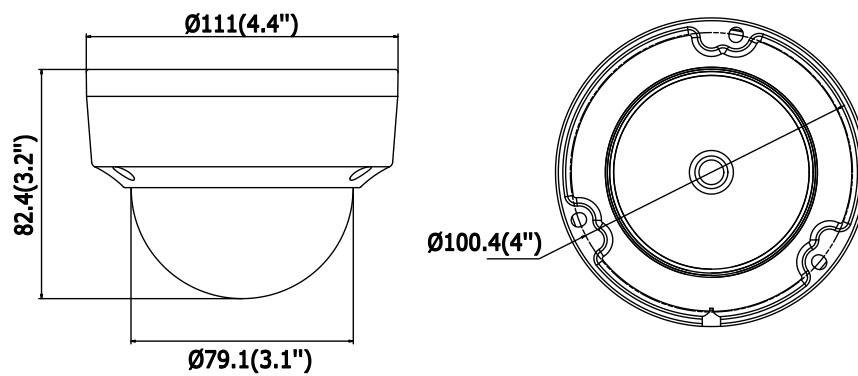

Dimensions

Unit: mm

Accessories

DS-1259ZJ

DS-1272ZJ-110

DS-1272ZJ-110B

DS-1271ZJ-110

DS-1280ZJ-DM18

DS-1276ZJ

DS-1275ZJ

DS-1250ZJ

Distributed by

HIKVISION®

Headquarters

No.555 Qianmo Road, Binjiang District,
Hangzhou 310051, China
T +86-571-8807-5998
overseasbusiness@hikvision.com

Hikvision USA
T +1-909-895-0400
sales.usa@hikvision.com

Hikvision Australia
T +61-2-8599-4233
salesau@hikvision.com

Hikvision India
T +91-22-28469900
sales@pramahikvision.com

Hikvision Canada
T +1-866-200-6690
sales.canada@hikvision.com

Hikvision Thailand
T +662-275-9949
sales.thailand@hikvision.com

Hikvision Europe
T +31-23-5542770
sales.eu@hikvision.com

Hikvision Italy
T +39-0438-6902
info.it@hikvision.com

Hikvision Brazil
T +55 11 3318-0050
Latam.support@hikvision.com

Hikvision Turkey
T +90 (216)521 7070- 7074
sales.tr@hikvision.com

Hikvision Malaysia
T +601-7652-2413
sales.my@hikvision.com

Hikvision UK & Ireland
T +01628-902140
sales.uk@hikvision.com

Hikvision South Africa
Tel: +27 (10) 0351172
sale.africa@hikvision.com

Hikvision France
T +33(0)1-85-330-450
info.fr@hikvision.com

Hikvision Kazakhstan
T +7-727-9730667
nikia.panfilov@hikvision.ru

Hikvision Vietnam
T +84-974270888
sales.vt@hikvision.com

Hikvision UAE
T +971-4-4432090
salesme@hikvision.com

Hikvision Singapore
T +65-6684-4718
sg@hikvision.com

Hikvision Spain
T +34-91-737-16-55
info.es@hikvision.com

Hikvision Tashkent
T +99-87-1238-9438
uzb@hikvision.ru

Hikvision Hong Kong
T +852-2151-1761
info.hk@hikvision.com

Hikvision Russia
T +7-495-669-67-99
sateru@hikvision.com

Hikvision Korea
T +82-(0)31-731-8817
sales.korea@hikvision.com

Hikvision Poland
T +48-22-460-01-50
info.pl@hikvision.com

Hikvision Indonesia
T +62-21-2933759
Sales.Indonesia@hikvision.com

Hikvision Colombia
sales.colombia@hikvision.com