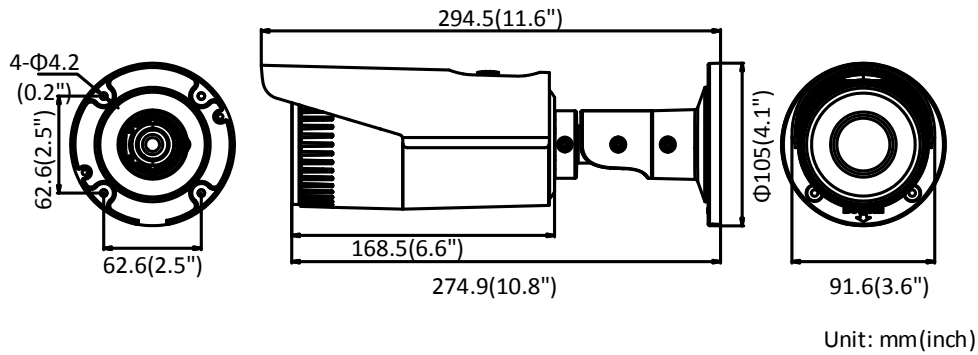

Dimensions

Without Junction Box