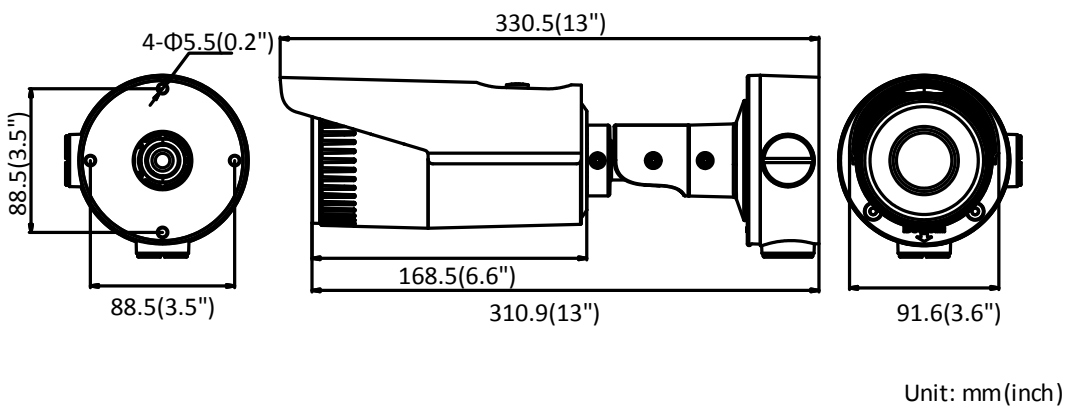

With Junction Box

Accessories