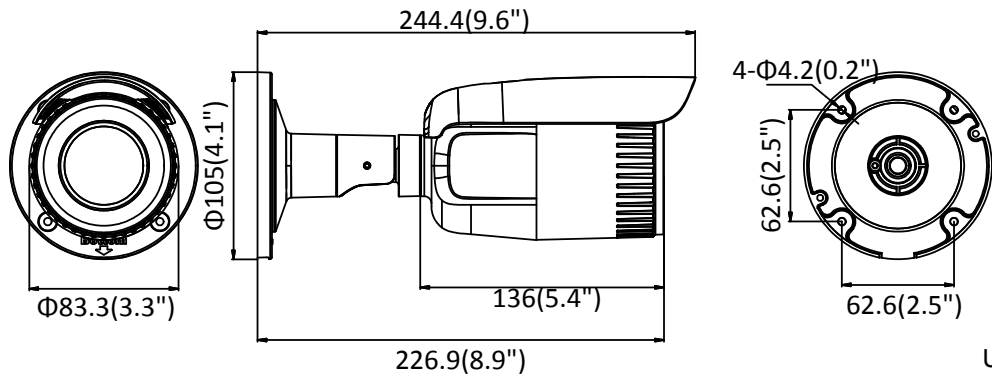

Network	
Network Storage	Support Micro SD/SDHC/SDXC card (128G), local storage and NAS (NFS,SMB/CIFS), ANR
Alarm Trigger	Motion detection, video tampering alarm, network disconnected, IP address conflicted, illegal login
Protocols	TCP/IP, ICMP, HTTP, HTTPS, FTP, DHCP, DNS, DDNS, RTP, RTSP, RTCP, NTP, UPnP™, SMTP, IGMP, 802.1X, QoS, IPv6, UDP, Bonjour
General Function	One-key reset, anti-flicker, heartbeat, mirror, password protection, privacy mask, watermark
Firmware Version	5.5.2
API	ONVIF (PROFILE S, PROFILE G), ISAPI
Simultaneous Live View	Up to 6 channels
User/Host	Up to 32 users 3 levels: Administrator, Operator and User
Client	iVMS-4200, iVMS-4500, iVMS-5200
Web Browser	IE8+, Chrome 31.0-44, Firefox 30.0-51, Safari 8.0+
Interface	
Communication Interface	1 RJ45 10M/100M self-adaptive Ethernet port
Video Output (Without -Z)	1Vp-p composite output (75 Ω/BNC)
Reset Button	Yes
General	
Operating Conditions	-30 °C to 60 °C (-22 °F to 140 °F), humidity: 95% or less (non-condensing)
Power Supply	12 VDC ± 20%, 5.5 mm coaxial power plug PoE (802.3af, class 3)
Power Consumption and Current	-IZ: 12 VDC, 0.9 A, max. 11 W; PoE: (802.3af, 36 V to 57 V), 0.4 A to 0.2 A, max. 12.9 W -I: 12 VDC, 0.6 A, max. 7 W; PoE: (802.3af, 36 V to 57 V), 0.3 A to 0.1 A, max. 9 W
Protection Level	IP67 TVS 2000V lightning protection, surge protection and voltage transient protection
Material	Metal
Dimensions	Φ 105 mm × 244.4 mm (Φ 4.1" × 9.6")
Weight	Camera: approx. 1015 g (2.2 lb.) With package: approx. 1540 g (3.4 lb.)

Available Models

DS-2CD3621G0-I (2.7 mm to 13.5 mm), DS-2CD3621G0-IZ (2.7 mm to 13.5 mm)

Dimension

Unit: mm

Accessory

DS-1260ZJ

Distributed by

HIKVISION