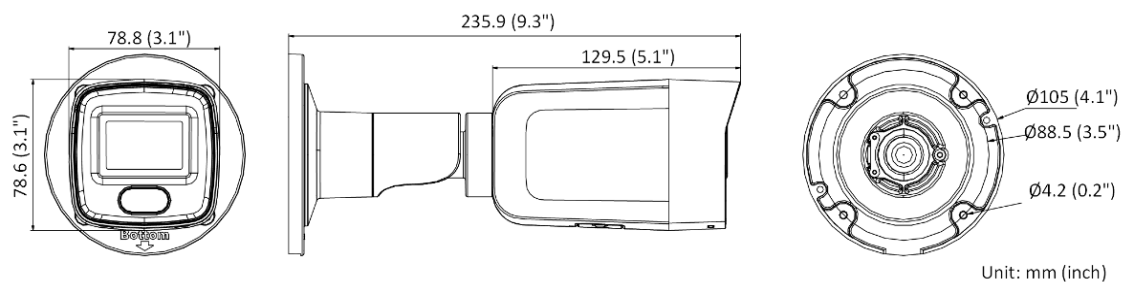

Environment	CE-RoHS (2011/65/EU); WEEE (2012/19/EU); Reach (Regulation (EC) No 1907/2006)
Protection	IP67 (IEC 60529-2013); Surge Protector 4 KV

▪ Available Model

DS-2CD3059G2-IS (2.8/4/6 mm)

▪ Typical Application

Hikvision products are classified into three levels according to their anti-corrosion performance. Refer to the following description to choose for your using environment.

This model has NO SPECIFIC PROTECTION.

Level	Description
Top-level protection	Hikvision products at this level are equipped for use in areas where professional anti-corrosion protection is a must. Typical application scenarios include coastlines, docks, chemical plants, and more.
Moderate protection	Hikvision products at this level are equipped for use in areas with moderate anti-corrosion demands. Typical application scenarios include coastal areas about 2 kilometers (1.24 miles) away from coastlines, as well as areas affected by acid rain.
No specific protection	Hikvision products at this level are equipped for use in areas where no specific anti-corrosion protection is needed.

▪ Dimension