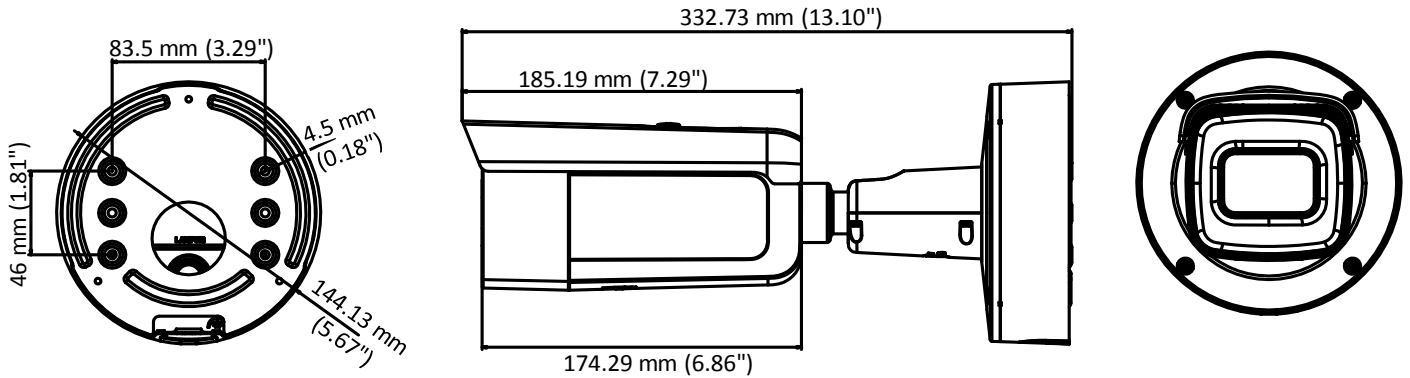

Dimensions