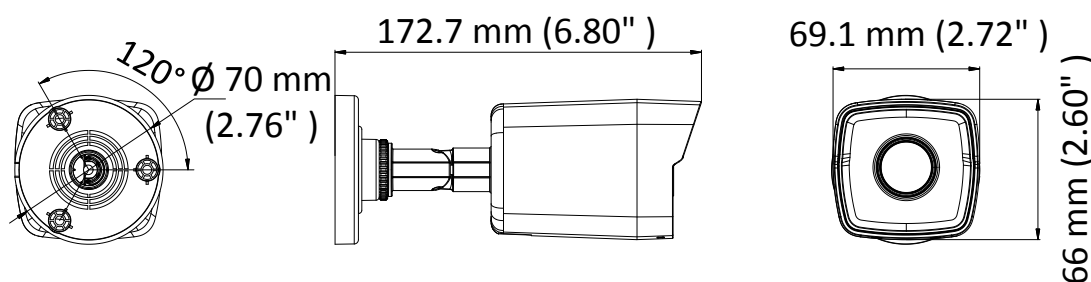

Network	
Alarm Trigger	Motion detection, video tampering, network disconnected, IP address conflict, illegal login, HDD error, HDD full
Network Storage	NAS (NFS,SMB/CIFS)
Protocols	TCP/IP, ICMP, HTTP, HTTPS, FTP, DHCP, DNS, DDNS, RTP, RTSP, RTCP, PPPoE, NTP, UPnP, SMTP, SNMP, IGMP, QoS, IPv6, UDP, Bonjour, 802.1x
General Function	Heartbeat, mirror, password protection, privacy mask, watermark, IP address filter
Firmware Version	V5.5.52
API	ONVIF(PROFILE S,PROFILE G), ISAPI
Simultaneous Live View	Up to 6 channels
User/Host	Up to 32 users 3 levels: Administrator, Operator and User
Client	iVMS-4200, Hik-Connect, iVMS-5200, iVMS-4500
Web Browser	IE8+, Chrome 31.0-44, Firefox 30.0-51, Safari 8.0+
Interface	
Communication Interface	1 RJ45 10M/100M self-adaptive Ethernet port
General	
Operating Conditions	-30 °C to +60 °C (-22 °F to +140 °F), Humidity 95% or less (non-condensing)
Power Supply	12 VDC ± 25% PoE: 802.3af, class 3
Power Consumption and Current	12 VDC, 0.5 A, max. 5 W PoE (802.3af, 36 to 57 V), 0.2 A to 0.1 A, max. 6.5 W
Protection Level	IP67
Material	Front cover: metal, bracket: plastic, camera body: plastic
Dimensions	Camera: Ø 70 mm × 172.7mm (2.7" × 6.8") With package: 216 mm × 121 mm × 118 mm (8.5" × 4.8" × 4.6")
Weight	Camera: 300g (0.7 lb) With package: 550g (1.2 lb)

Available Models:

DS-2CD3051G0-I (2.8/4/6 mm)

Dimensions

Accessory