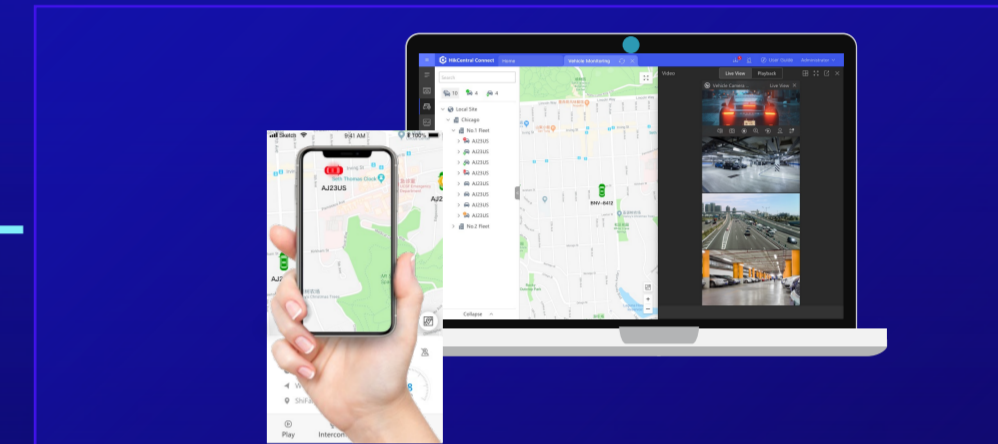

Operation

- Multi-dimension analysis