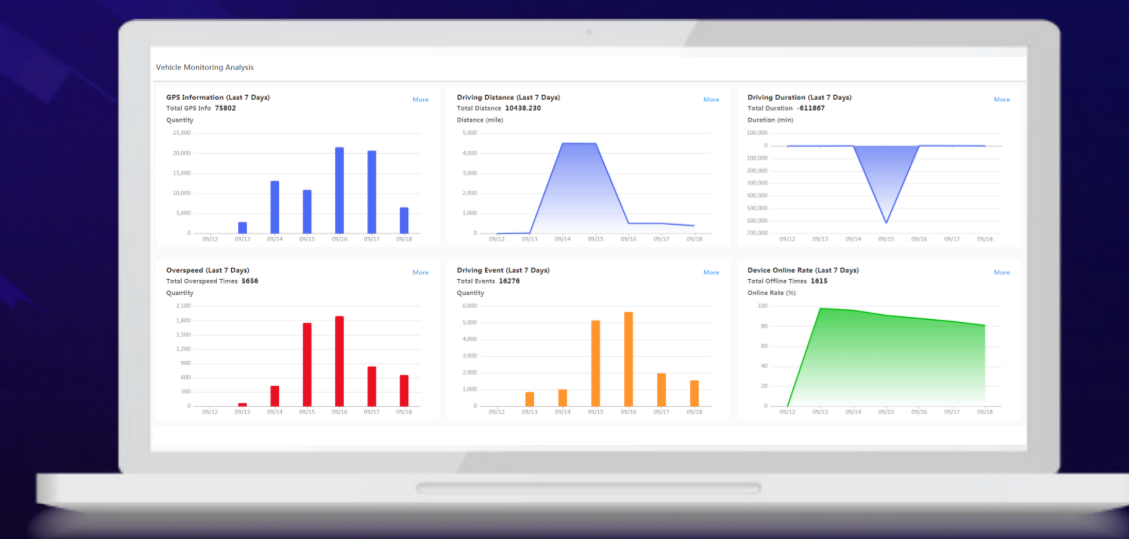

HikCentral Connect Supports us to Reduce Cost and Accelerate Operations Digitalization

Future Planning

Logistics Fleet Line Haul: Vehicle Tracking and Management