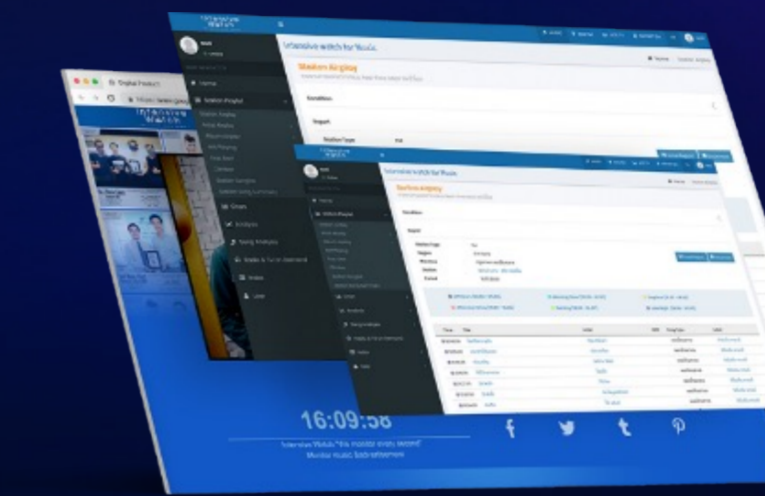

Ecosystem Partner

Hikvision Products

Autonomous Store

Enjoy retail service anytime with the utmost convenience and relieve the pressure of staff shortage

Autonomous Store Management

Access Verification

Access Control can support app installation

Media Plan

Camera with privacy masking

Digital Signage

Digital Signage

Physical Traditional Store

Customer-to-staff ratio analysis for workload balance and shift arrangement

Retail SaaS Platform

Traffic Data

Customer Traffic

T&A

T&A

T&A

Customer Traffic

Online Shopping

No compromise on quality control and issue tracking

WMS / POS ...

Video

Machine Vision

Parcel Info

Mobile Robot

Refresh Experience in Retail

Perception on 3 major milestones of the business map from site selection to operation for performance optimization!

Joint Application