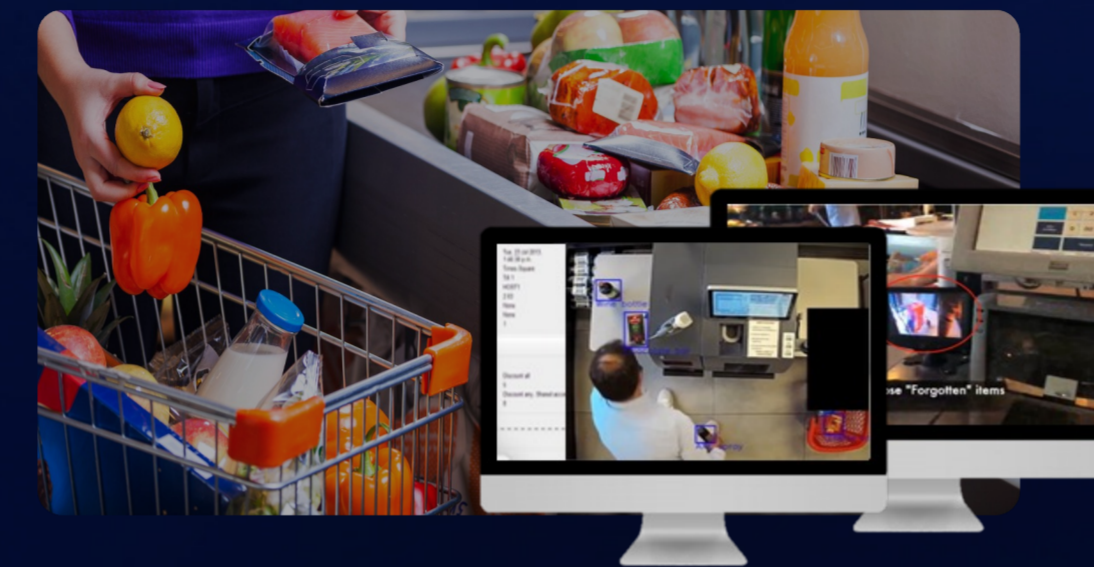

External Loss Prevention