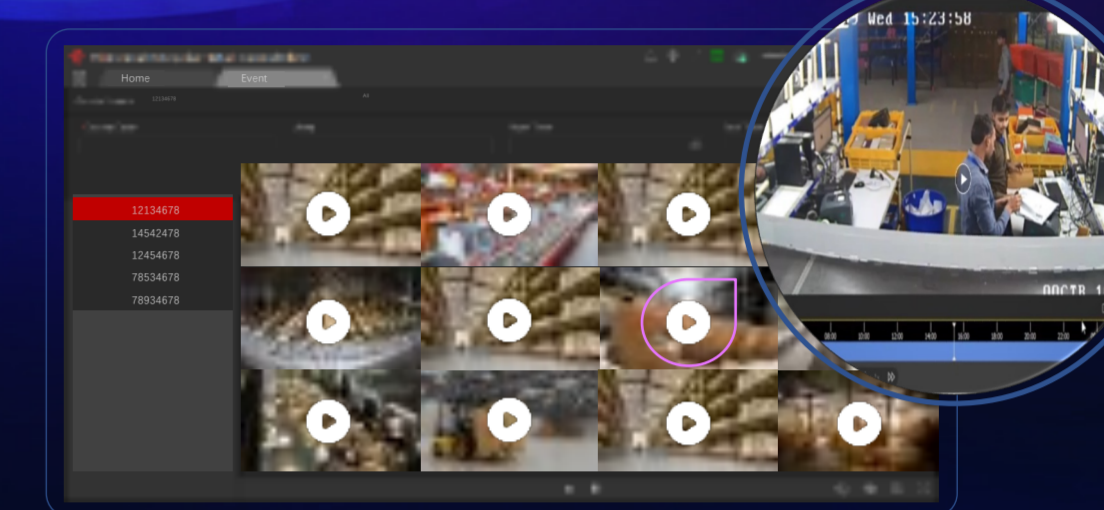

Ecosystem Partner

Hikvision Products

Autonomous Store

Enjoy retail service anytime with the utmost convenience and relieve the pressure of staff shortage

Autonomous Store Management

Access Verification

Access Control can support app installation

Media Plan

Camera with privacy masking

Digital Signage

Digital Signage

Physical Traditional Store

Customer-to-staff ratio analysis for workload balance and shift arrangement

Retail SaaS Platform

Traffic Data

Customer Traffic

T&A

T&A

T&A

Customer Traffic

Online Shopping

No compromise on quality control and issue tracking

WMS / POS ...

Video

Machine Vision

Parcel Info

Mobile Robot

Refresh Experience in Retail

Perception on 3 major milestones of the business map from site selection to operation for performance optimization!

Joint Application