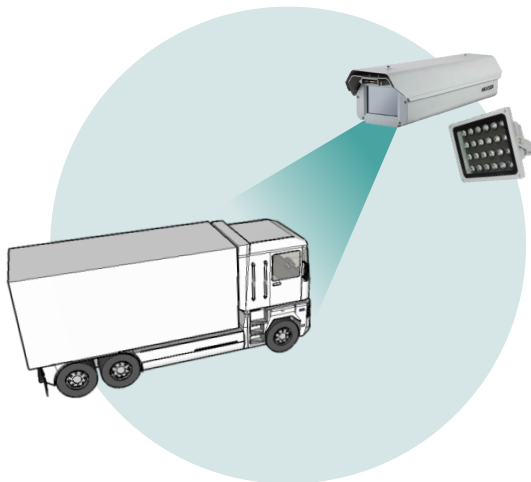

01

Passing Vehicle Capture Solution

Captures and records passing vehicles and provides search functions.

02

Barrier Gate Control Solution - Stand-alone Edition

Easy to deploy and cost-effective: no need for platform server.

03

Barrier Gate Control Solution- Full Edition

Acts as a module of the integrated security solution.

Vehicle Checkpoints

Vehicle checkpoints can be deployed at arterial roads to record passing vehicles, detect speed, and conduct blacklist alarm on unwelcome vehicles.

- Records passing vehicles for search, and provides traffic flow statistics.
- Detects vehicle speed and gives alarm when vehicle speeding detected.
- Supports vehicle pattern analysis, which is useful for vehicle searching.