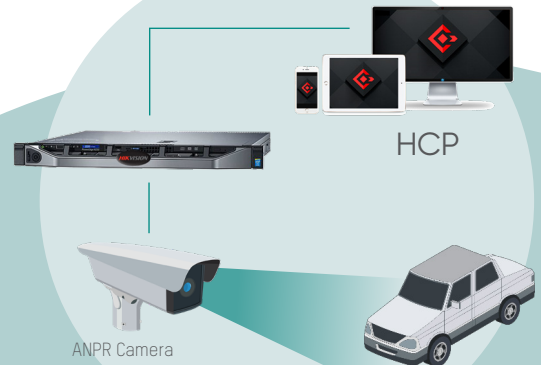

Face Recognition Access Control

It's the most preferred solution, which can in the meantime prevent strangers from intruding into the campus gate or dormitories.

Face Capture Cameras

Face recognition cameras can be deployed at the main roads and dormitory gates to capture faces for attendance, achieving imperceptible attendance check.

Attendance Reports

Face Recognition Terminal

Suitable for scenarios where only attendance check is required but no access control.

Vehicle Entrance & Exit Management

The vehicle management system can be deployed at the school gates to provide quick pass for internal vehicles and manual pass for external vehicles. Different vehicle management security strategies can be configured to meet different security demands.

01

Passing Vehicle Capture Solution

Captures and records passing vehicles and provides search functions.

02

Barrier Gate Control Solution - Stand-alone Edition

Easy to deploy and cost-effective: no need for platform server.

03

Barrier Gate Control Solution- Full Edition

Acts as a module of the integrated security solution.

Vehicle Checkpoints

Vehicle checkpoints can be deployed at arterial roads to record passing vehicles, detect speed, and conduct blacklist alarm on unwelcome vehicles.