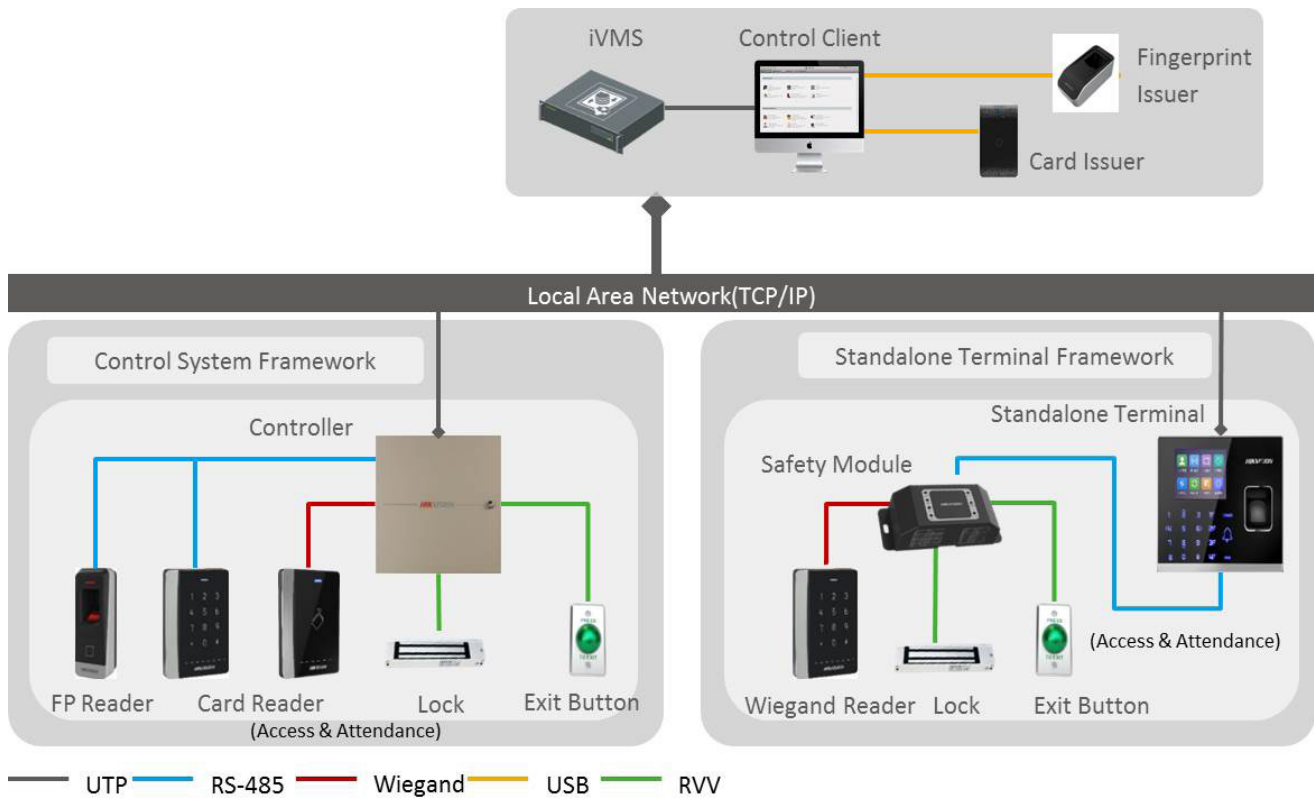

03

Barrier Gate Control Solution- Full Edition

Acts as a module of the integrated security solution.

Vehicle Checkpoints

Vehicle checkpoints can be deployed at arterial roads to record passing vehicles, detect speed, and conduct blacklist alarm on unwelcome vehicles.

Passing Vehicle Record

- License plate
- Vehicle type
- Time
- Location
- Direction

Speed Detection

- Real-time speed detection
- Segment speed detection

Vehicle Blacklist Management

- Vehicle blacklist management and alarm

✦ Video Surveillance in Important Scenes

▶ Public Areas

PanoVu Cameras provide a comprehensive view for large open areas as well as clear close-up video surveillance when needed.

▶ Main Roads

DarkFighter cameras ensure video surveillance of the main roads is clear day and night.

Access Control for Office Areas

For other indoor areas such as meeting rooms, offices, financial offices, and laboratories, access control devices can be used to unlock doors. Users can customize various combinations of cards, fingerprints, or facial information for access credentials.