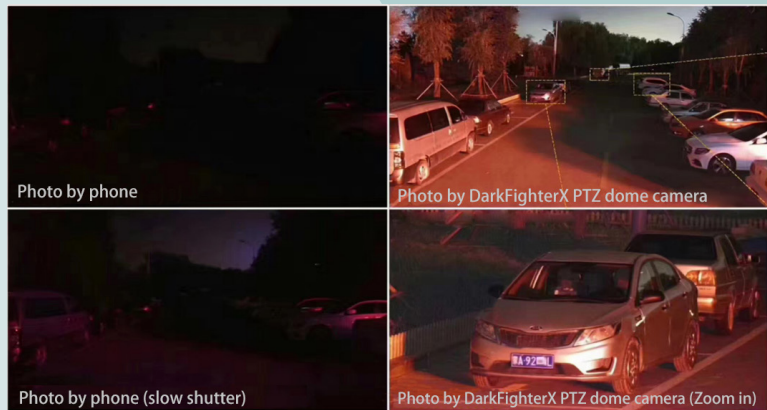

✦ Video Surveillance in Important Scenes

▶ Public Areas

PanoVu Cameras provide a comprehensive view for large open areas as well as clear close-up video surveillance when needed.

▶ Main Roads

DarkFighter cameras ensure video surveillance of the main roads is clear day and night.