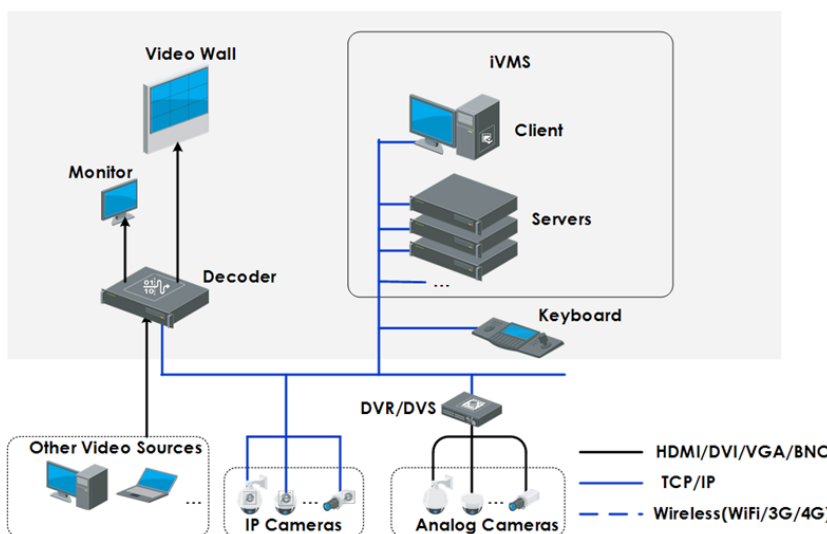

Birds

Leaves

People

Alarm accuracy at least 90%

Line Crossing Detection

Intrusion Detection

Region Entrance & Exiting

Monitoring Rooms

- Up to 3 auxiliary screens for multiple channels and live view. Supports up to 256 cameras per live view
- Up to 8 auxiliary screens for multi-task operation

Single Mode

Joint Mode

Division Mode

Roaming Mode

Live View Playback Alarm Linkage

Smart Wall Application

- Alarms pop up on Smart Wall
- Associated channel pushed to Smart Wall

Windows Operation

- High Brightness
- High Contrast
- Quick Response
- Color Enhancement
- Dynamic Self-Adaptive

- Powerful decoding capability
- PC signal input
- Joint screens for comprehensive and detailed video viewing
- Display enhancement
- Reliable system
- Easy maintenance

**• Headquarters**

No.555 Qianmo Road, Binjiang District, Hangzhou 310051, China
+86-571-8807-5998
overseasbusiness@hikvision.com