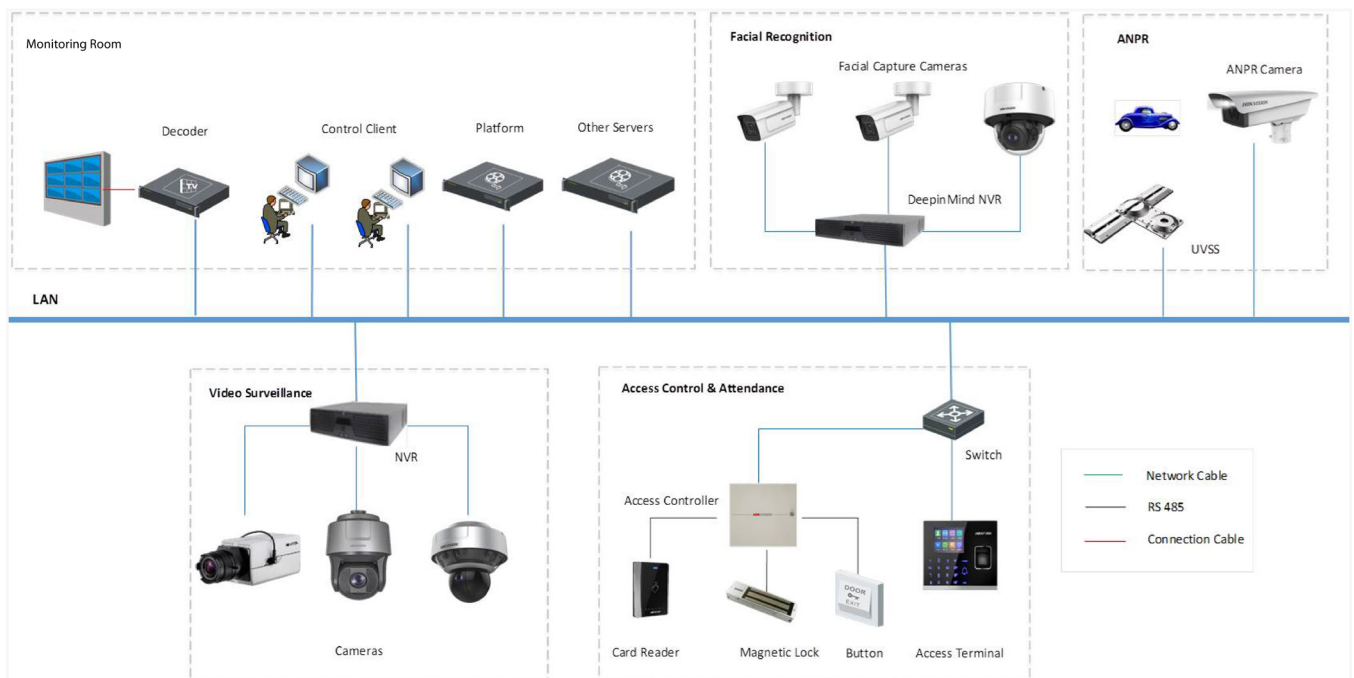

HIKVISION[®]

**THE SOLUTION FOR
CAMPUS SECURITY**

Common Challenges

As students spend the majority of the day in schools, campus security is of paramount importance to every school administrator and every parent. In order to develop an effective security system, all the possible risks - including suspects breaking into campus, stealing, and threatening student safety - must be fully considered. A campus security and protection solution utilizing Hikvision's most advanced network, audio, video, and intelligent recognition technologies, ensures students, parents, and administrators can enjoy a secured and serene learning environment.

System Architecture

People Entrance & Exit Management

School gates are one of the most important places for campus security surveillance. An effective management of persons entering and exiting is the core demand of the school security system.

Access Control

High security level access control by face recognition technology to prevent intruders and warn about blacklist people.

Attendance Check

Smart attendance check based on face recognition technology, with various forms to suit different scenarios.

Visitor Management

A standardized procedure of automatic visiting management.

✕ Student Attendance Check at School Gates and Dormitories

Face recognition terminals and other access control terminals or cameras can be deployed to check students' attendance at school gates and dormitories.