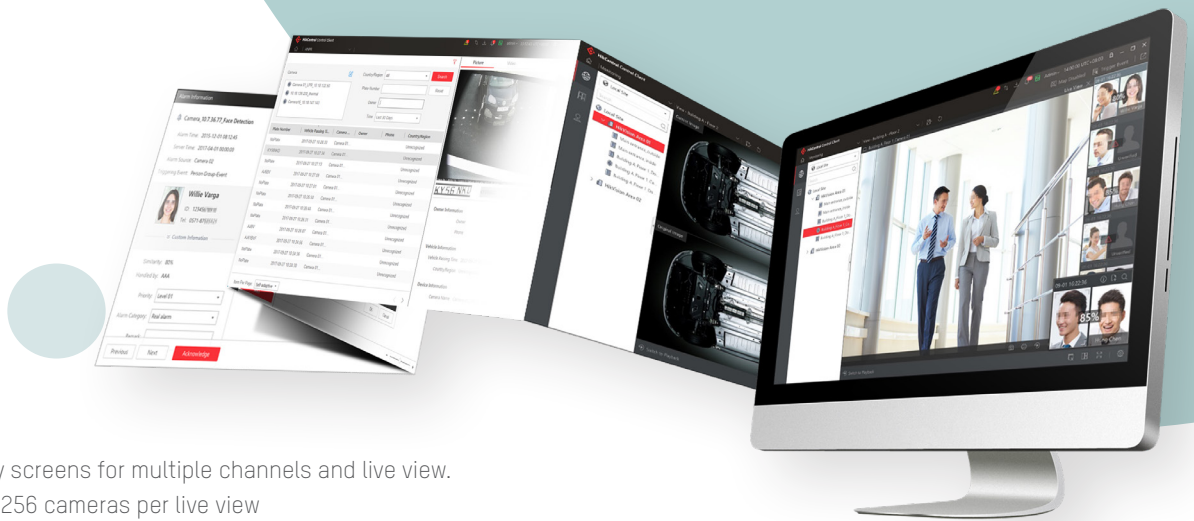

Birds

Leaves

People

Alarm accuracy at least 90%

Line Crossing Detection

Intrusion Detection

Region Entrance & Exiting

Monitoring Rooms

Live View Playback Alarm Linkage

Smart Wall Application

- Alarms pop up on Smart Wall
- Associated channel pushed to Smart Wall

Windows Operation

- High Brightness
- High Contrast
- Quick Response
- Color Enhancement
- Dynamic Self-Adaptive