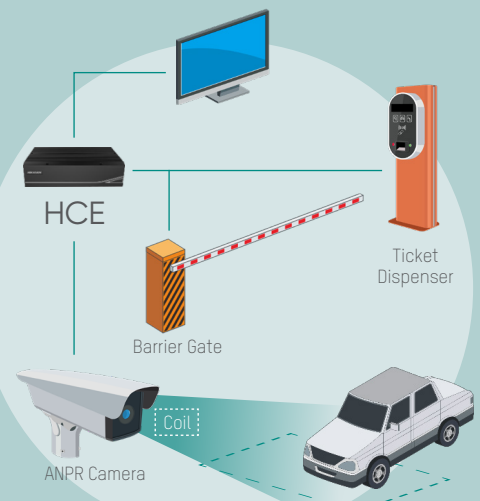

Attendance Reports

Face Recognition Terminal

Suitable for scenarios where only attendance check is required but no access control.

Vehicle Entrance & Exit Management

The vehicle management system can be deployed at the school gates to provide quick pass for internal vehicles and manual pass for external vehicles. Different vehicle management security strategies can be configured to meet different security demands.

01

Passing Vehicle Capture Solution

Captures and records passing vehicles and provides search functions.

02

Barrier Gate Control Solution - Stand-alone Edition

Easy to deploy and cost-effective: no need for platform server.

03

Barrier Gate Control Solution- Full Edition

Acts as a module of the integrated security solution.

Vehicle Checkpoints

Vehicle checkpoints can be deployed at arterial roads to record passing vehicles, detect speed, and conduct blacklist alarm on unwelcome vehicles.

- Records passing vehicles for search, and provides traffic flow statistics.
- Detects vehicle speed and gives alarm when vehicle speeding detected.
- Supports vehicle pattern analysis, which is useful for vehicle searching.