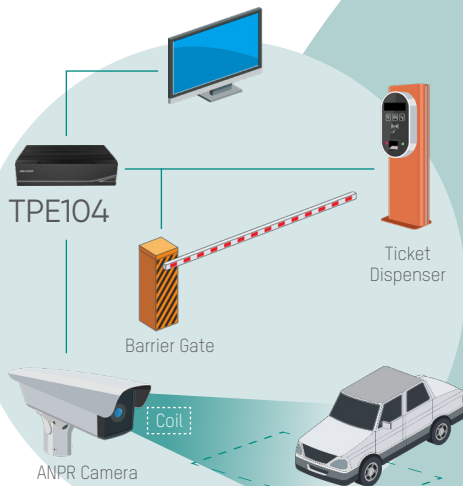

Face Recognition Access Control

It's the most preferred solution, which can in the meantime prevent strangers from intruding into the campus gate or dormitories.

Face Capture Cameras

Face recognition cameras can be deployed at the main roads and dormitory gates to capture faces for attendance, achieving imperceptible attendance check.

Attendance Reports

Face Recognition Terminal

Suitable for scenarios where only attendance check is required but no access control.

Vehicle Entrance & Exit Management

The vehicle management system can be deployed at the school gates to provide quick pass for internal vehicles and manual pass for external vehicles. Different vehicle management security strategies can be configured to meet different security demands.

01

Passing Vehicle Capture Solution

Captures and records passing vehicles and provides search functions.

02

Barrier Gate Control Solution - Stand-alone Edition

Easy to deploy and cost-effective: no need for platform server.

03

Barrier Gate Control Solution- Full Edition

Acts as a module of the integrated security solution.

Vehicle Checkpoints

Vehicle checkpoints can be deployed at arterial roads to record passing vehicles, detect speed, and conduct blacklist alarm on unwelcome vehicles.