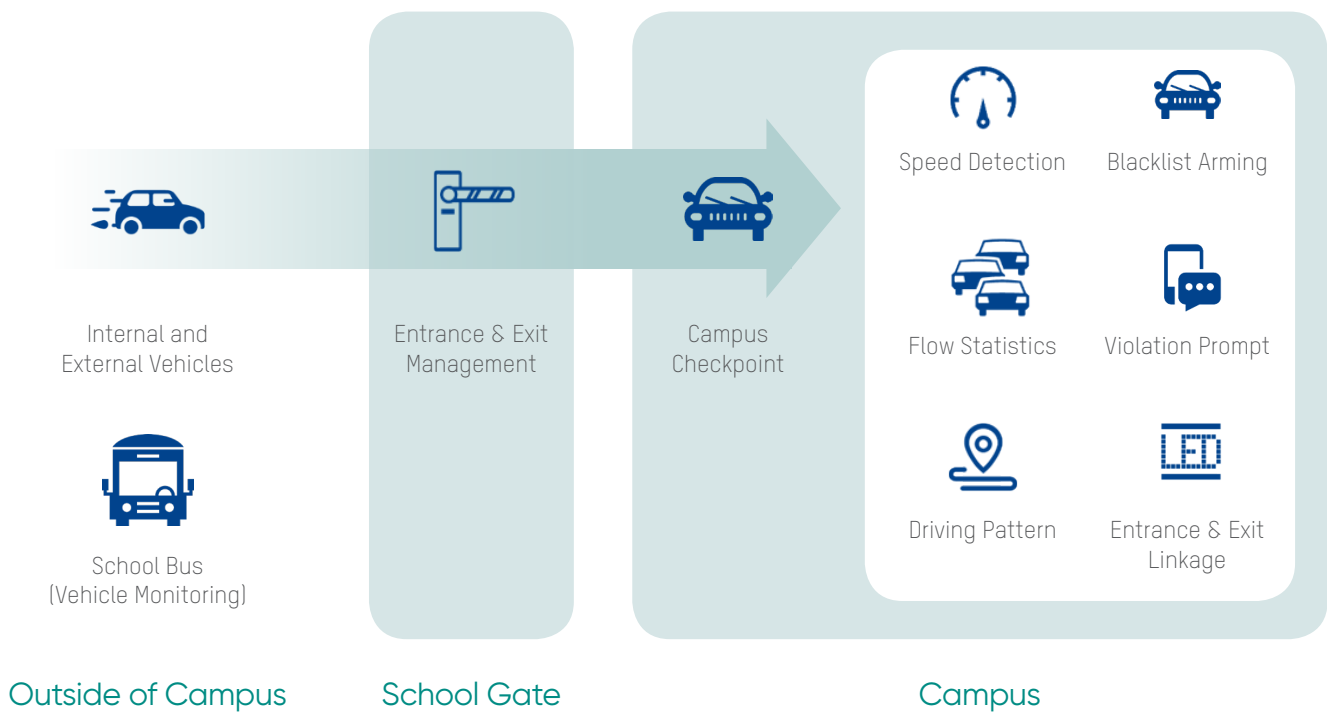

Attendance Reports

Face Recognition Terminal

Suitable for scenarios where only attendance check is required but no access control.

Vehicle Entrance & Exit Management

The vehicle management system can be deployed at the school gates to provide quick pass for internal vehicles and manual pass for external vehicles. Different vehicle management security strategies can be configured to meet different security demands.

01

Passing Vehicle Capture Solution

Captures and records passing vehicles and provides search functions.

02

Barrier Gate Control Solution - Stand-alone Edition

Easy to deploy and cost-effective: no need for platform server.

03

Barrier Gate Control Solution- Full Edition

Acts as a module of the integrated security solution.

Vehicle Checkpoints

Vehicle checkpoints can be deployed at arterial roads to record passing vehicles, detect speed, and conduct blacklist alarm on unwelcome vehicles.

- Records passing vehicles for search, and provides traffic flow statistics.
- Detects vehicle speed and gives alarm when vehicle speeding detected.
- Supports vehicle pattern analysis, which is useful for vehicle searching.