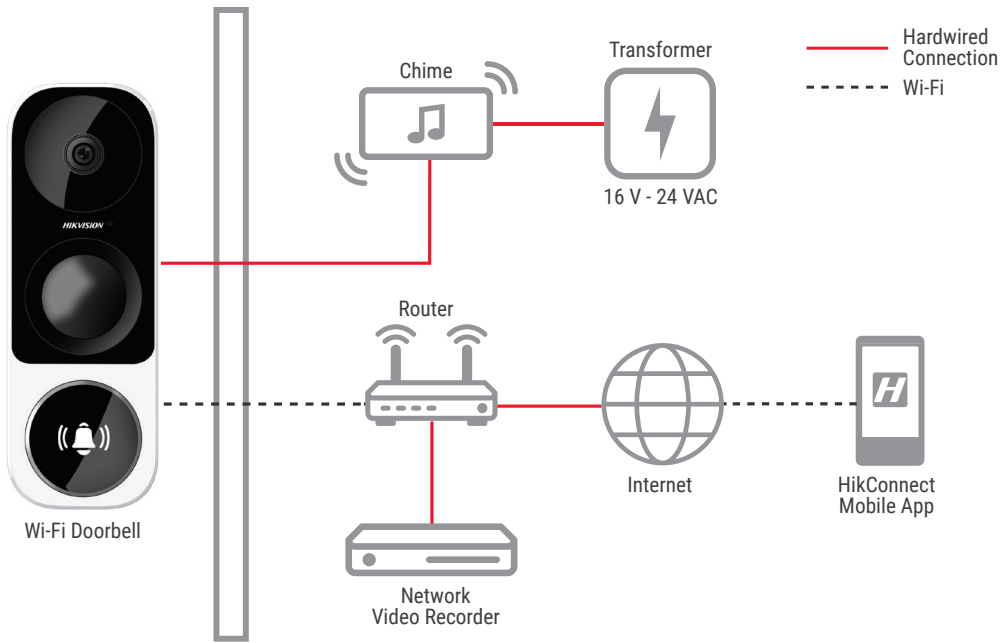

Wi-Fi Doorbell Specs

Product no.	DS-HD1
Sensor	1/2.8" 3 MP starlight sensor
Lens	2.2 mm @ f2.4
Field of View	Vertical FOV 180°, horizontal FOV 105°
IR	Up to 16 ft (4.87 m)
Compression Standard	H.264
Maximum Resolution	2048 x 1536, QXGA
Frame Rate	30 fps, adaptive network frame rate
DNR	3D DNR
WDR	DWDR
BLC	Supported
Audio Input	Built-in omnidirectional microphone
Audio	Output Built-in loud speaker
Audio Quality	Noise suppression and echo cancellation
Wireless	Built-in 2.4 GHz and 5 GHz Wi-Fi
Network Configuration	AP pairing
Supported Software	iVMS-4200, HikCentral, Hik-Connect, Hikvision Views
Local Storage	Up to 128 GB microSD card
Sensor	PIR detection sensor
Alarm	Customized alert area
Working Temperature	-22° F to 140° F (-30° C to 60° C)
Working Humidity Humidity	less than 95% (no condensation)
Power Supply	16 to 24 VAC
Power Consumption	Maximum 5 W
Protection	IP65
Dimensions	5.12" x 1.83" x 0.85" (130 mm x 46.3 mm x 21.5 mm)
Weight	0.28 lbs (125 g)