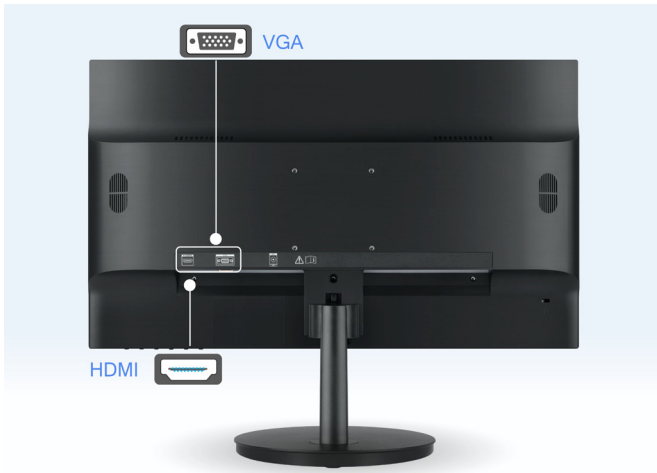

Hikvision Monitors

Designed for Small Offices

HIKVISION[®]

Key Features

Super Narrow Bezel

Exquisite design, wider field of view, and superior dual-screen splicing.

True-to-Life Display

Full HD imaging ensures excellent colour with clear details.

VESA Mounting Standard

Increase flexibility and save space with standard wall mount options.

Model	DS-D5022FN-C	DS-D5024FN	DS-D5027FN
			
Screen Size	21.5"	23.8"	27"
Resolution	1920 * 1080	1920 * 1080	1920 * 1080
Refresh Rate	60Hz	60Hz	60Hz
Brightness	250 cd/m ²	250 cd/m ²	250 cd/m ²
Contrast	3000:1	4000:1	4000:1
Viewing Angle	H: 178°V: 178°	H: 178°V: 178°	H: 178°V: 178°
Interfaces	VGA input * 1 HDMI input * 1	VGA input * 1 HDMI input * 1	VGA input * 1 HDMI input * 1
VESA	75 × 75 mm	100 × 100 mm	100 × 100 mm