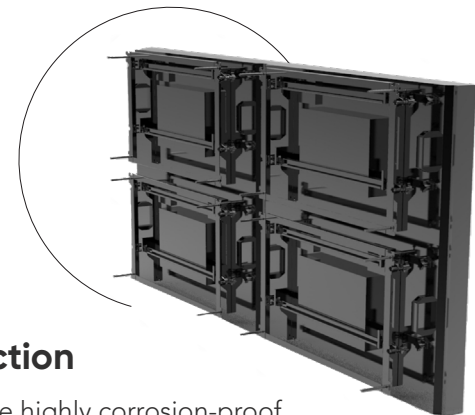

Durable protection

Hikvision LCDs feature highly corrosion-proof brackets and quality construction for enhanced durability & protection. Moreover, clear wiring on the back side makes it more convenient to install and maintain..