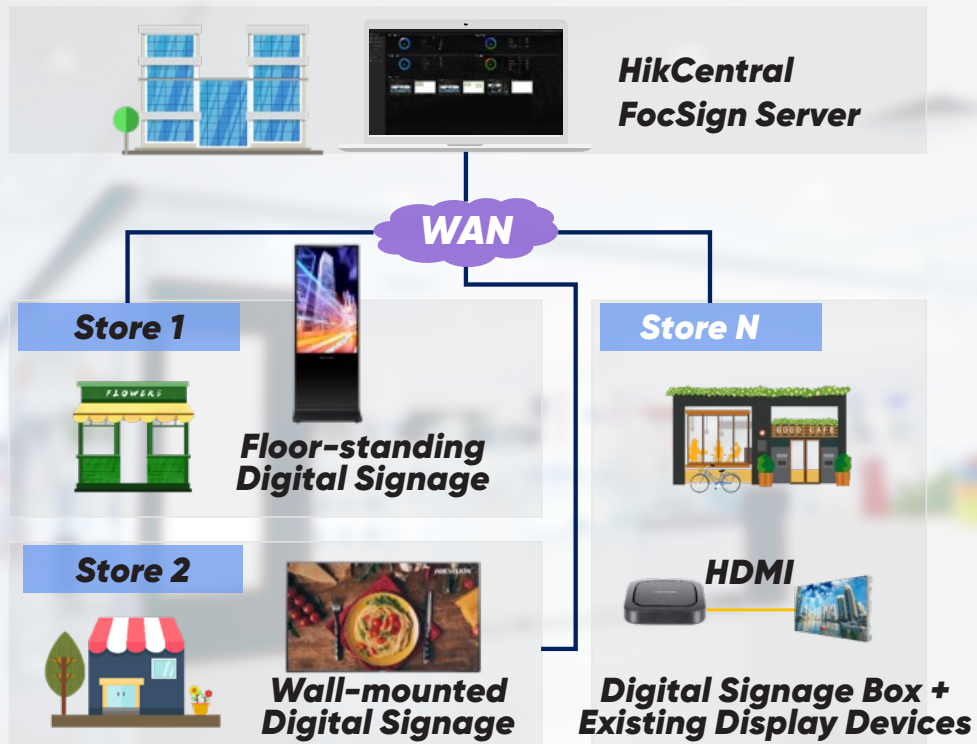

Intelligent Management: Centralized software management allows: multiple devices to be controlled, schedule planning and collecting data

Hikvision's Integrated Digital Signage Solution Offers:

Flexible and efficient advertisement display and management

Remote management

- Centralized management & configuration for high-efficiency, allowing multiple sites to be managed remotely

Advertising in a green way

- Advertising in a digital and environmentally friendly way, saving the use of paper

Recommended setup of a Hikvision solution

Product Showcase

Hikvision FocSign

Software for Central Management

- Supports remote management for up to 1,024 channels
- Supports 29 languages
- Supports cross-network segment management (ISUP)
- Eight advertising templates pre-installed
- Supports setup wizard for operation