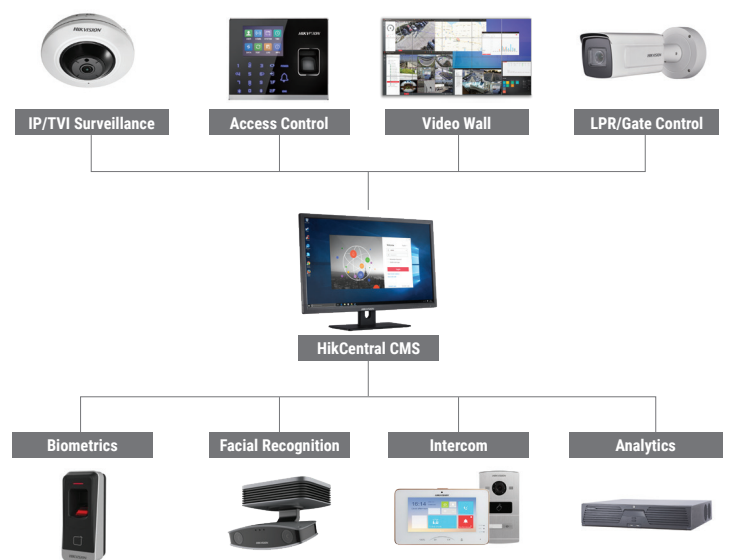

HIKCENTRAL CENTRALIZED CAMPUS SECURITY ECOSYSTEM

Toll-Free: +1 866-200-6690 (U.S. and Canada)

Email: sales.usa@hikvision.com

Connect with us: [Twitter](#) [Facebook](#) [LinkedIn](#) [YouTube](#) [Instagram](#)

hikvision.com