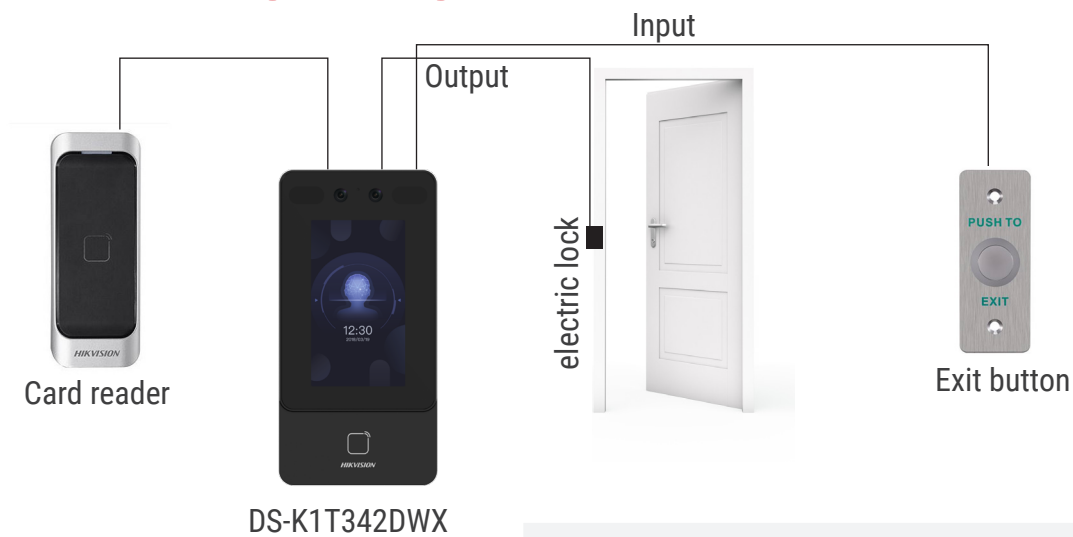

Hikvision's Value Series MinMoe Touchless Terminals deliver outstanding access control and intercom in one sleekly designed and affordable unit. Registered users can gain access via face authentication and card PIN code and visitors can simply communicate with the receptionist through the intercom feature of the device. The MinMoe terminal can also be used as a video surveillance camera for daily monitoring and clip retrieval (NVR required). The flexible design and functionality makes access control simpler than ever.

HOW IT WORKS

Ordering Model	DS-K1T342DWX
Face image storage	1,500
Card types	EM/M1/DESfire/Felica (optional)
Card storage capacity	3,000
Event storage capacity	15,000
Authentication methods	Face, Card (model with F), etc
Connectivity	Ethernet, Wi-Fi (optional) RS-485, Wiegand USB
Voltage input	12 VDC 12-24 VDC (DS-K1T342DWX)
Protection level	IP65