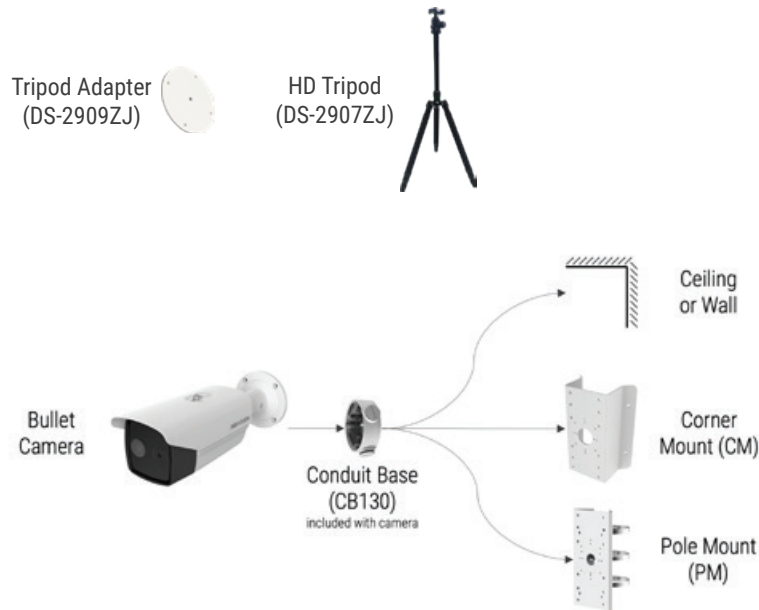

Bullet Camera Bracket Diagram