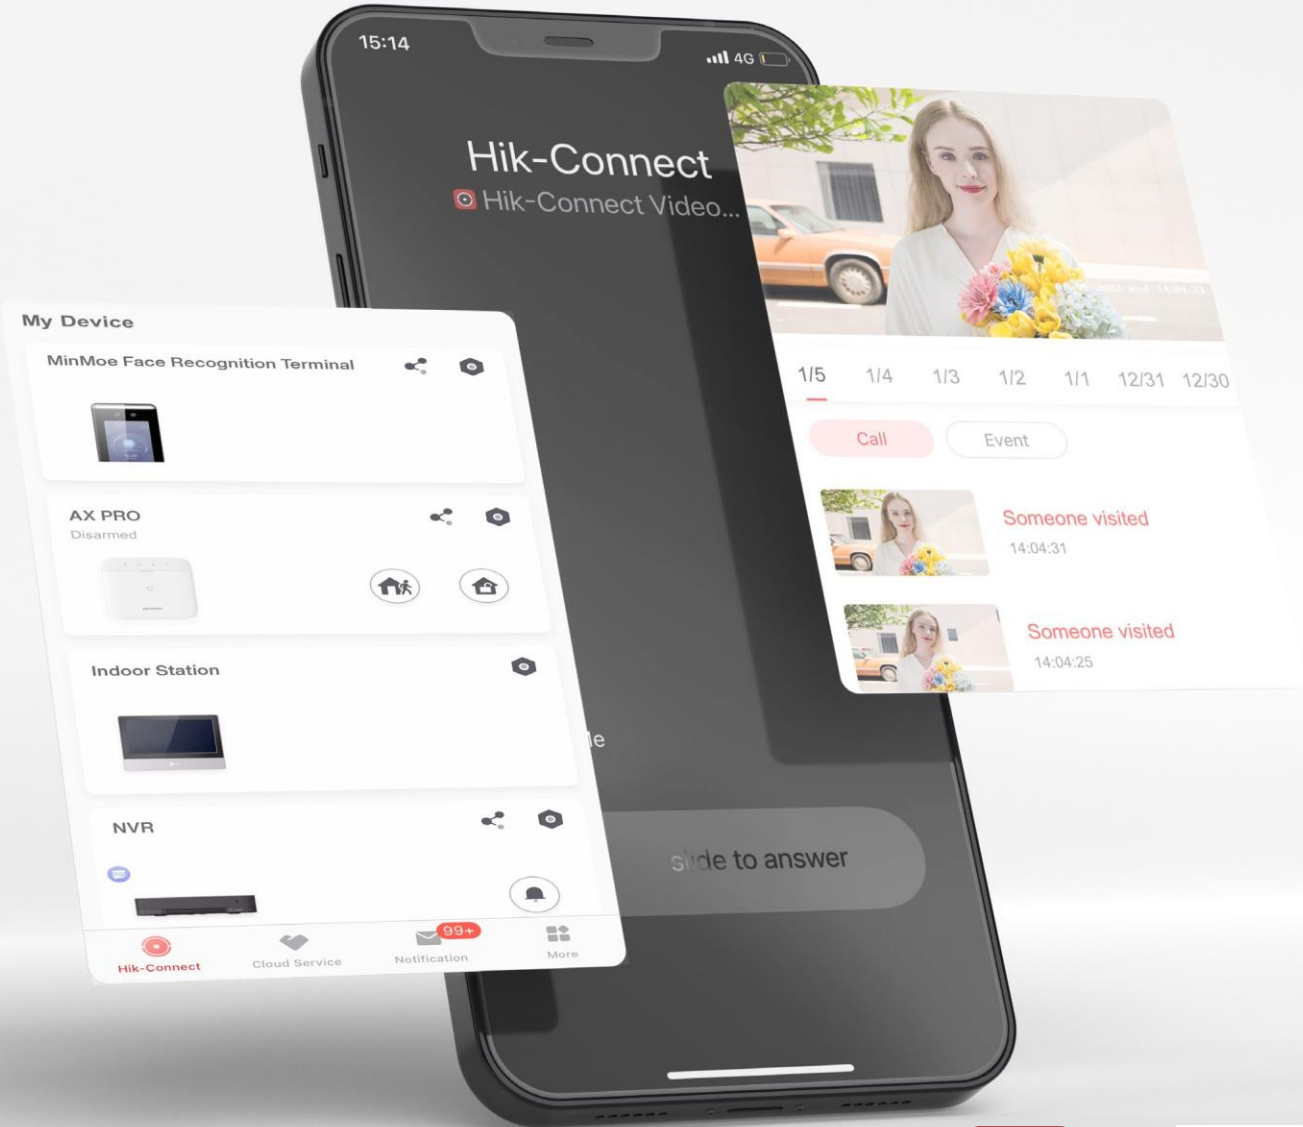

Hikvision's IP Series Video Intercom solutions deliver a new level of convenience for your application. From apartments to suburban villas, offices and other commercial buildings, our intercom systems provide advanced image quality and practical functions, such as mobile control, friendly touch screens, visual interfaces, and more. All of this improves ease of use and expands capabilities for better intercom systems, and better security.

## All-In-One Management

- Easy third-party application integration with embedded Android system
- Management of all Hikvision devices and systems with visual interface

# MOBILE CONTROL

- Cruise through daily operations with the mobile Hik-Connect App
- Talk to visitors, receive calls, play back videos, & unlock doors remotely from anywhere, at any time

## USER-FRIENDLY TOUCHSCREEN

- **Intuitive interface for better operation and experience**
- **Modern design perfectly suits home and office environments**
- **Easy configuration via Wizard**