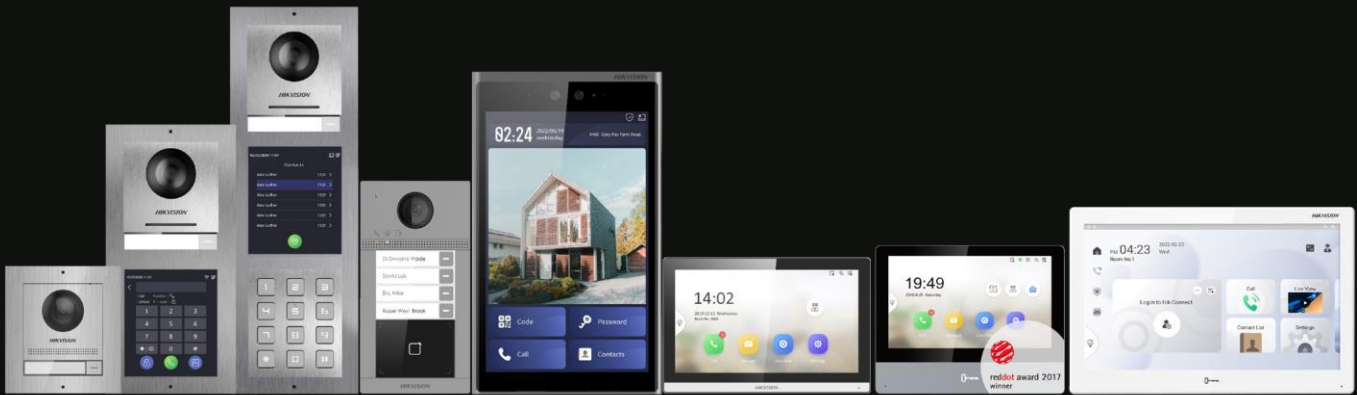

PRODUCT SHOWCASE

DOOR STATION

Ultra series door station