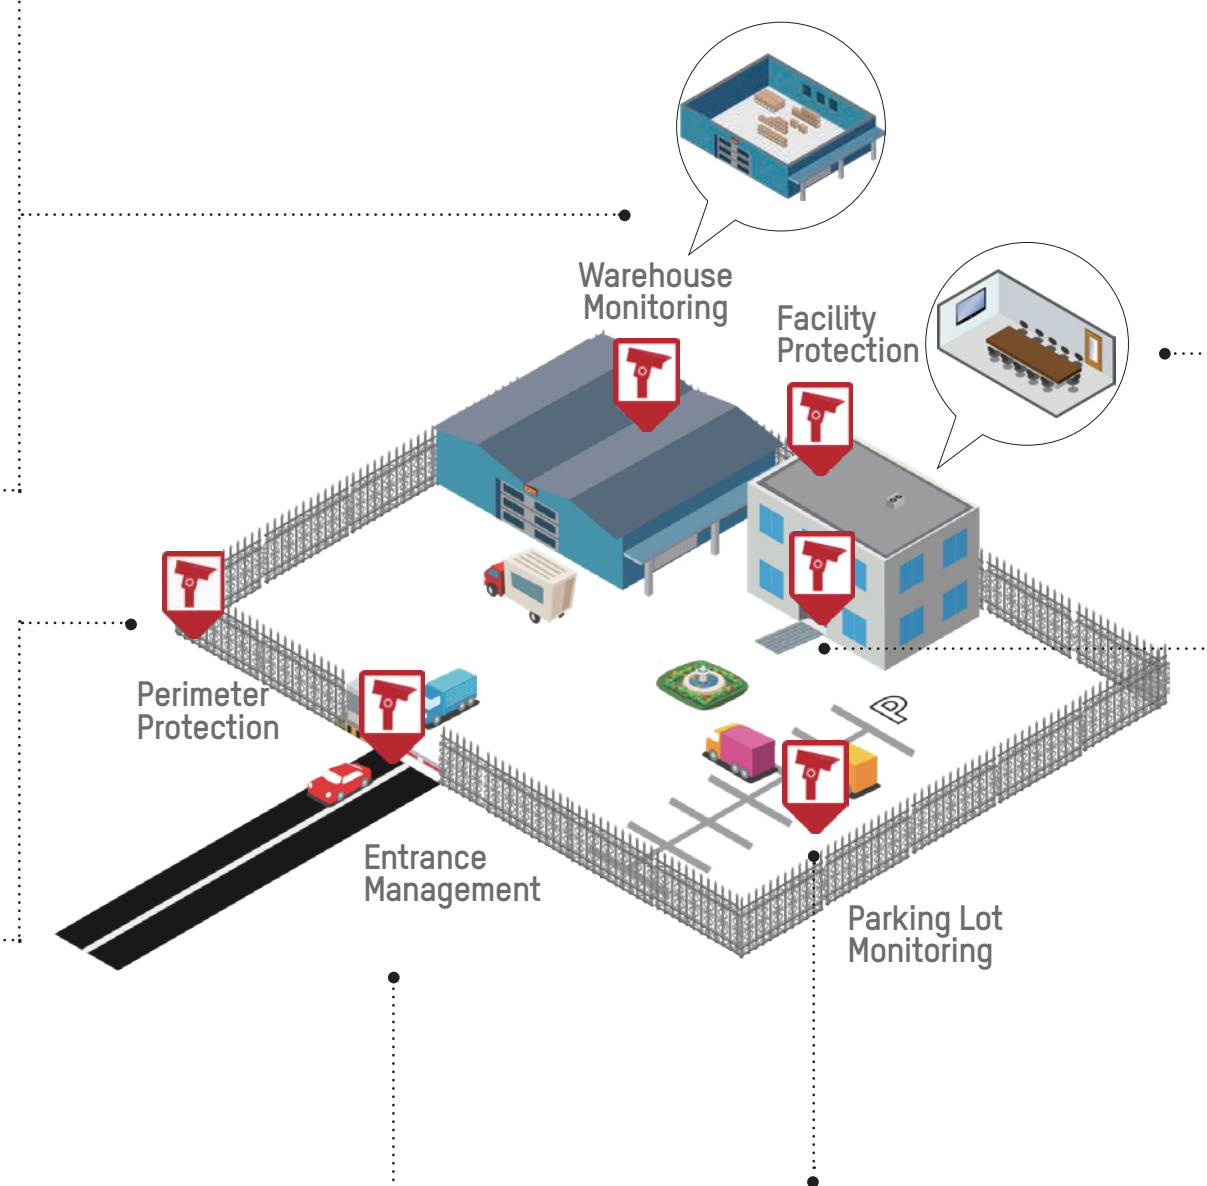

System Design - Industrial Parks

■ How to have both a panoramic view and a highly detailed image

Hikvision combines a fisheye camera (which provides a 360° panoramic view) with a 2MP PTZ (which captures high definition detail), and integrates them seamlessly. They work together via click-and-zoom operation to bring you both a panoramic view and highly detailed image.

■ How to increase nighttime visibility for securing valuable goods

Hikvision's indoor box camera with DarkFighter ultra low light technology and super large aperture HD lens delivers a top-notch noise-free image in a dimly lit environment.

■ How to keep a perimeter secure and stay vigilant to unexpected events

Utilize Hikvision HD products that provide up to 4K resolution, 200m IR range, and Smart detection technologies to best protect perimeter security.

■ How to control vehicle access efficiently

Hikvision's Smart solution provides an outdoor IR bullet camera with ultra-low light capability, excellent strong light compensation, license plate recognition (LPR), and vehicle color identification to efficiently control the access of any vehicle.