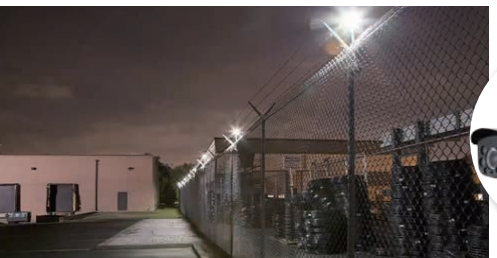

■ How to keep a perimeter secure and stay vigilant to unexpected events

Utilize Hikvision HD products that provide up to 4K resolution, 200m IR range, and Smart detection technologies to best protect perimeter security.