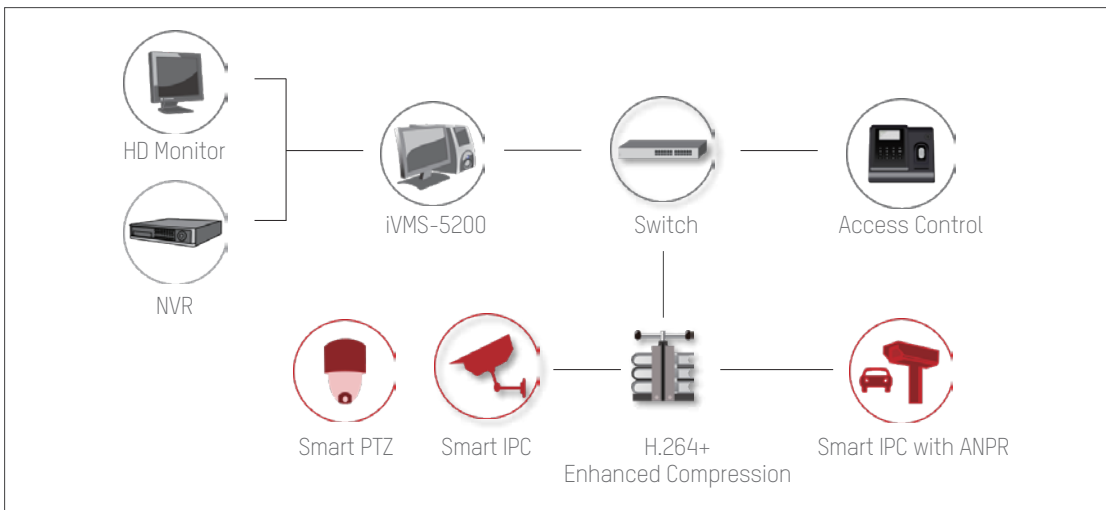

A PERFECT SYSTEM
DEVOTED TO PRODUCTIVITY
AND PARKING SECURITY
SMART INDUSTRIAL PARKS SOLUTION

 smart solution **2.0**

INDUSTRIAL PARKS

The Hikvision's Smart Solution for Industrial Parks is total IP system for productivity and parking security. The solution provides around-the-clock protection with industry leading low light technology, automated vehicle access control with Hikvision's ANPR module, and automatic event alerts with Hikvision's Smart detection. Including integrated IP products from IPC, NVRs, and Video Management Software, Hikvision's Smart solution can build a reliable, fully compatible, and flexible video platform for industrial parks.

System Design - Industrial Parks

■ How to have both a panoramic view and a highly detailed image

Hikvision combines a fisheye camera (which provides a 360° panoramic view) with a 2MP PTZ (which captures high definition detail), and integrates them seamlessly. They work together via click-and-zoom operation to bring you both a panoramic view and highly detailed image.

■ How to increase nighttime visibility for securing valuable goods

Hikvision's indoor box camera with DarkFighter ultra low light technology and super large aperture HD lens delivers a top-notch noise-free image in a dimly lit environment.