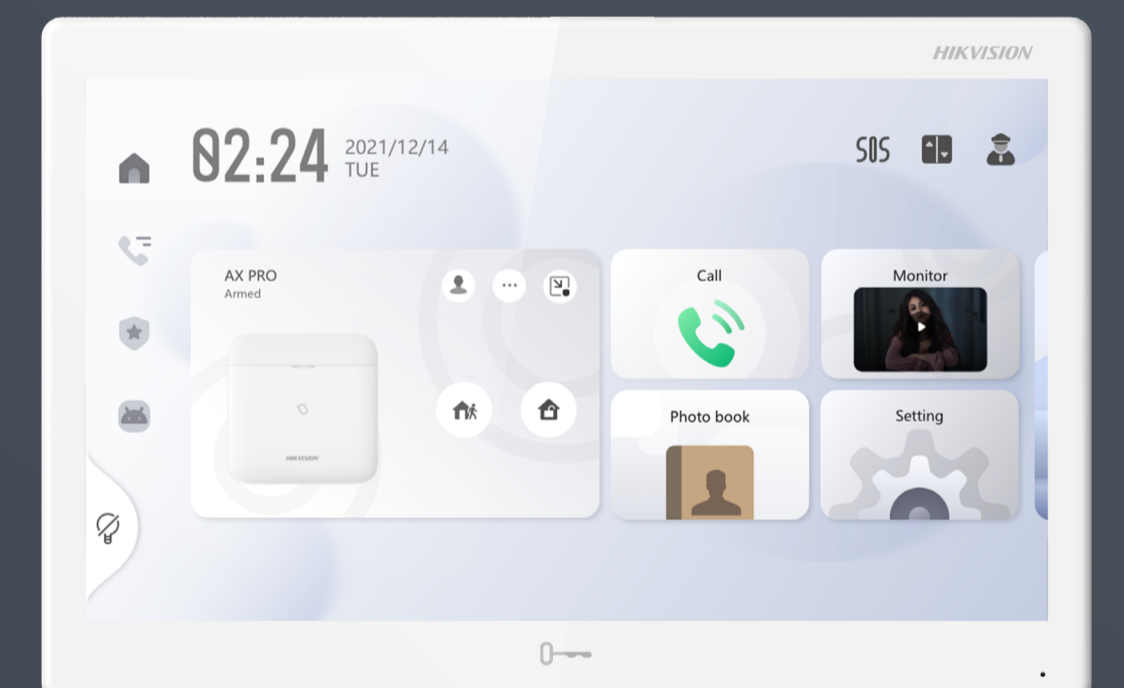

Hikvision IP Video Intercom

A SIMPLE TOUCH

— STEP UP TO A NEW LEVEL OF CONVENIENCE

Door Station

All-in-one Management

Unified control center for homes and businesses

Mobile Control

Remotely open doors and talk to visitors via Hik-Connect App

Friendly Touchscreen

Intuitive operation with better experience

Great Image Quality

See clearly despite darkness with a wide viewing angle

Intelligent Authentications

Cards, PIN codes, biometric recognition

Indoor Station

Scan to learn more