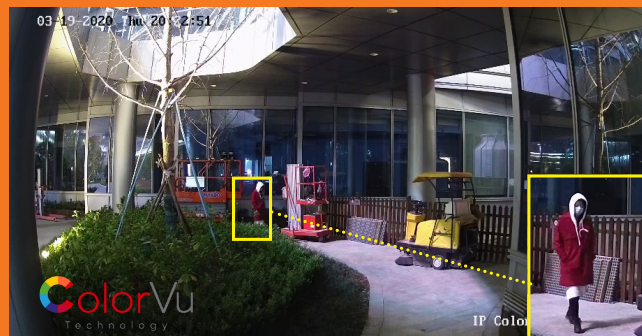

# OUR CAMERAS WITH COLORVU AND LIVE GUARD PROVIDE YOU WITH

The images below were shot by ColorVu-enabled cameras with supplemental light off.

## Ultra high definition

Up to 4K resolution provides great details, especially suitable for large scenes.

\* The images are shot for internal tests with authorization.