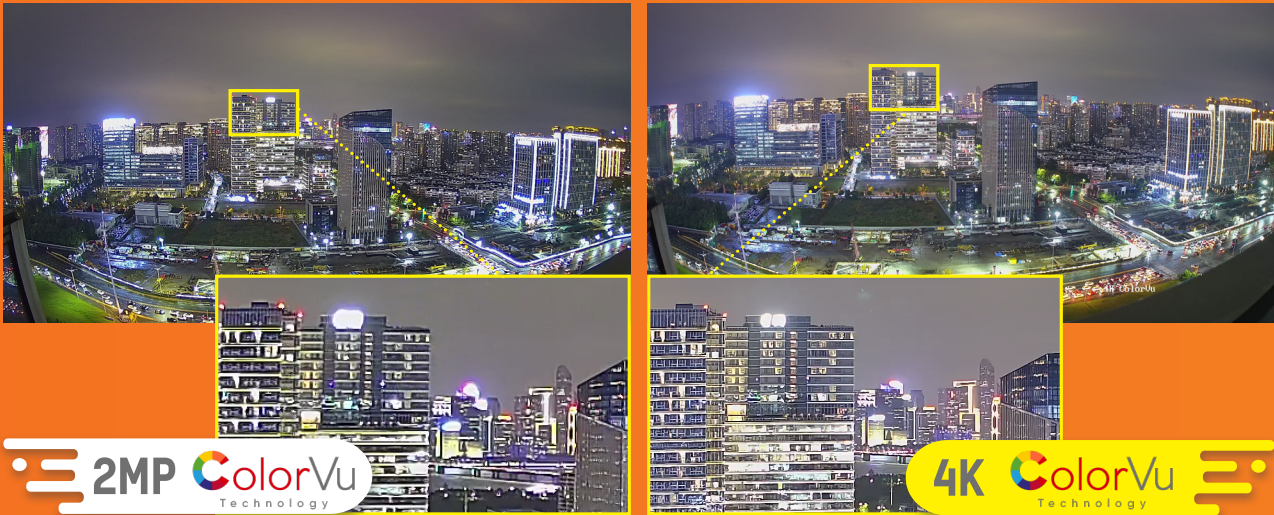

OUR CAMERAS WITH COLORVU AND LIVE GUARD PROVIDE YOU WITH

The images below were shot by ColorVu-enabled cameras with supplemental light off.

Ultra high definition

Up to 4K resolution provides great details, especially suitable for large scenes.