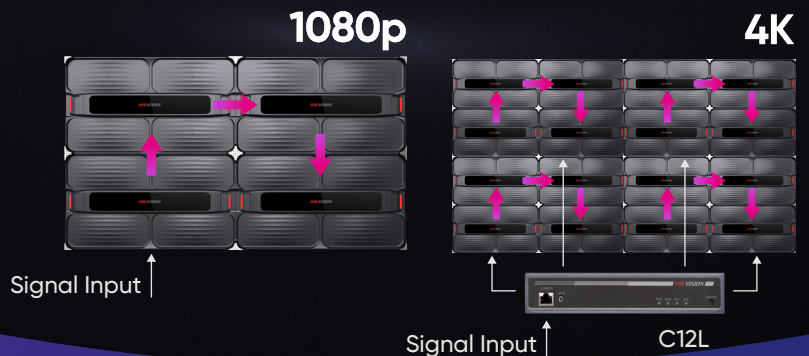

HIKVISION LED SPLICING SCREEN

Brighten every moment

Functional interfaces

Compatible with HDMI and HDBaseT interfaces, and HDBaseT version can achieve up to 100 meters of cables.

Convenient deployment

Design with simple cabinet and wiring, plug and play without additional adjustments.