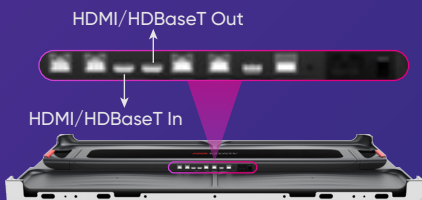

HIKVISION LED SPLICING SCREEN

Brighten every moment

Functional interfaces

Compatible with HDMI and HDBaseT interfaces, and HDBaseT version can achieve up to 100 meters of cables.

Convenient deployment

Design with simple cabinet and wiring, plug and play without additional adjustments.