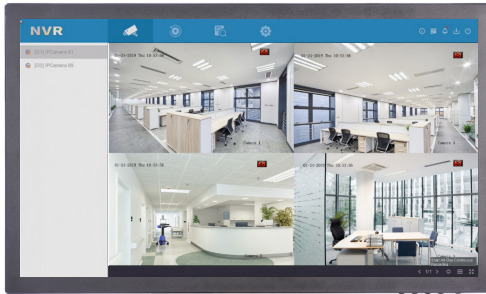

As a compact solution for the SSMB market, HiLook offers the simplest solutions for security management.

- Simple and concise design with only four necessary models on the dashboard header, making it easier for users to view live, search, and set alarm schedules when needed.

E-UI: Efficient User Interface for HiLook NVRs and DVRs

Forgot a Password? Just Scan and Reset.

Users can reset their NVR or DVR password using the HiLookVision app with a registered account that is bound with their device account. Resetting a password via email is also supported. Both methods are simple and safe.

01

Choose "Verify with HiLookVision"