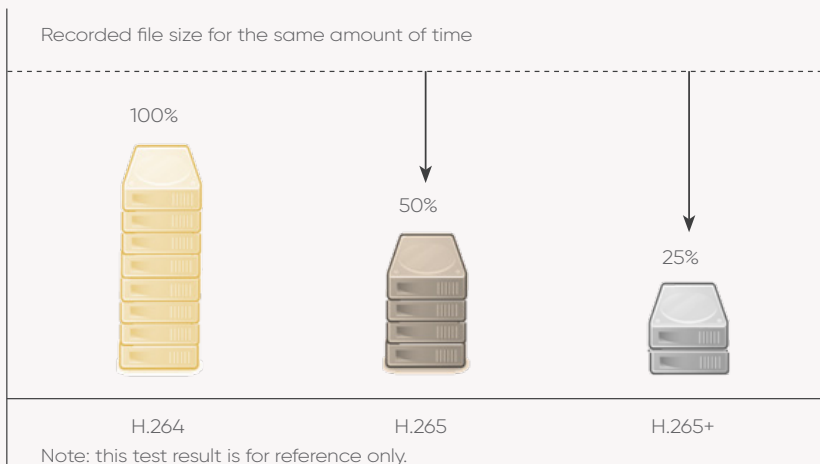

SAFE AND SOUND

Ever So Clear

Cameras with resolutions up to 5 MP capture rich details with wider coverage, providing strong evidence for post-event search.

Prolonged HD recordings enabled by the H.265+ smart codec provides more details to find the right evidence users might have forgotten.