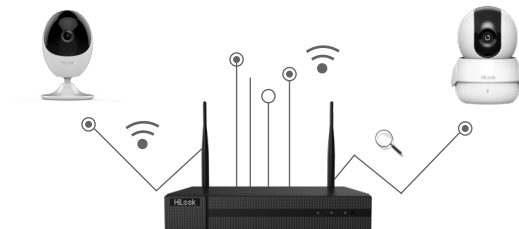

Users can also stream the live feed using the HiLookVision PC Client or monitors connected to a DVR or NVR for more details and better viewing experience.

With select NVR models that allow separate video channel output to more than one monitor, you can monitor multiple channels simultaneously and more conveniently.

CLICK AND CONNECT

With HiLook, a professional video security system can be easy. Users can choose and install Wi-Fi products by themselves. The Wi-Fi match function allows automatic connection between cameras and the NVR.