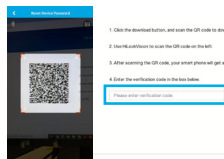

E-UI: Efficient User Interface for HiLook NVRs and DVRs

Forgot a Password? Just Scan and Reset.

Users can reset their NVR or DVR password using the HiLookVision app with a registered account that is bound with their device account. Resetting a password via email is also supported. Both methods are simple and safe.

01

Choose "Verify with HiLookVision"

02

Scan the QR code on the GUI and get a verification code

03

Key in the verification code and reset password

Tips: The HiLookVision account needs to be bound with devices in advance, so we highly recommend binding the device to your HiLookVision app account during activation.