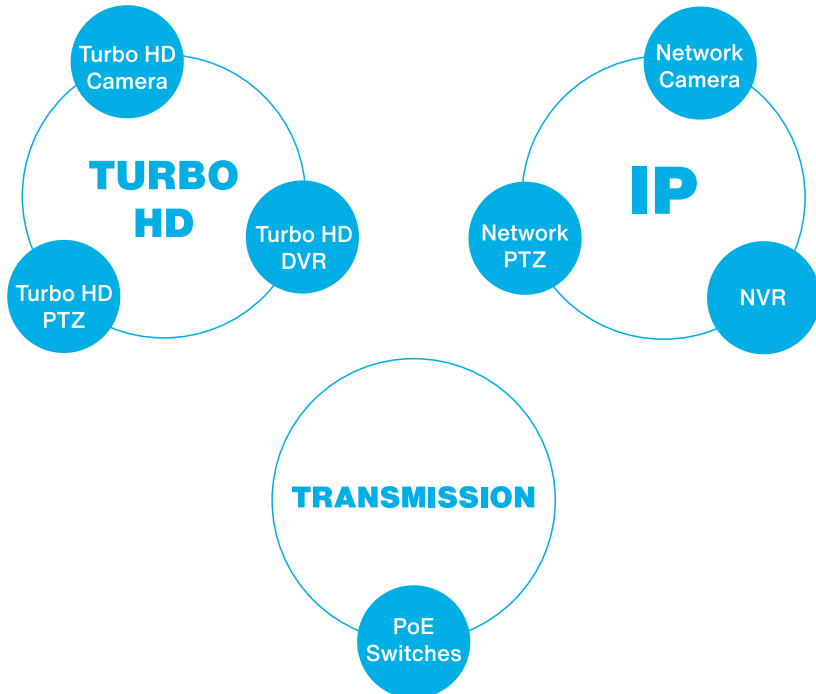

RELIABLE
QUALITY

EASE OF USE

ATTRACTIVE
PRICE

DIVERSE PRODUCT LINES FOR VARIOUS DEMANDS

HiLook offers an extensive portfolio of products and solutions to meet the wide range of user demands.

IP Solution: Network Cameras, Network PTZ Cameras, NVRs

Turbo HD Solution:

Turbo HD Cameras, Turbo HD PTZ Cameras, Turbo HD DVRs

Transmission: Switches

Expect even more product lines under the HiLook brand in the near future.

OUTSTANDING PRODUCT QUALITY

The superior cost-efficiency of HiLook products does not imply any compromise in product quality, which are guaranteed by:

Users can also stream the live feed using the HiLookVision PC Client or monitors connected to a DVR or NVR for more details and better viewing experience.

With select NVR models that allow separate video channel output to more than one monitor, you can monitor multiple channels simultaneously and more conveniently.