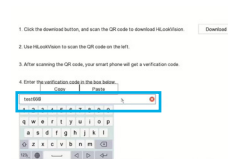

E-UI: Efficient User Interface for HiLook NVRs and DVRs

Forgot a Password? Just Scan and Reset.

Users can reset their NVR or DVR password using the HiLookVision app with a registered account that is bound with their device account. Resetting a password via email is also supported. Both methods are simple and safe.

01

Choose "Verify with HiLookVision"

02

Scan the QR code on the GUI and get a verification code

03

Key in the verification code and reset password

Tips: The HiLookVision account needs to be bound with devices in advance, so we highly recommend binding the device to your HiLookVision app account during activation.