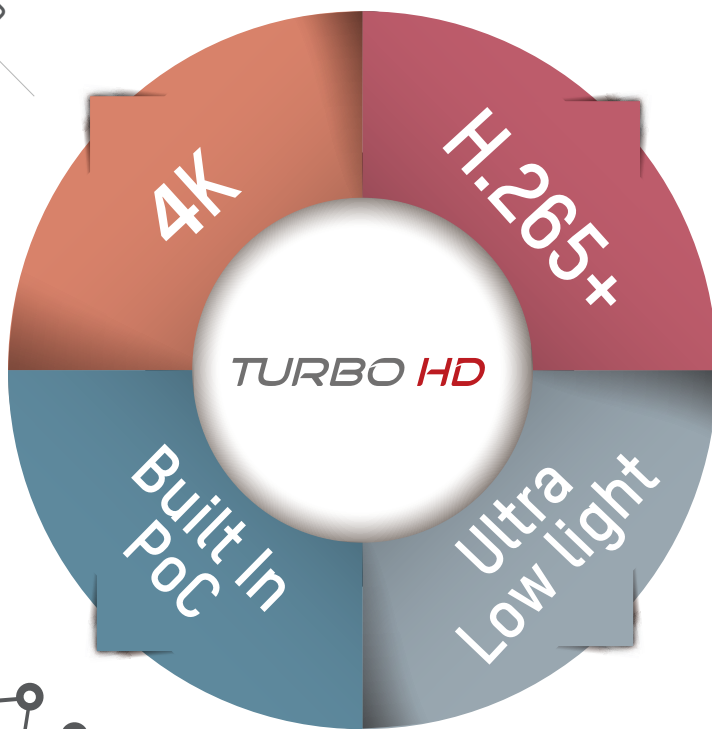

Give your analogue surveillance system a big—BIG!—step up in power and performance with Hikvision's Turbo HD 4.0. In this brochure, we will show you how.

HISTORY

Ultra HD
01

Supreme Compression
02

Simpler Than Ever System
04

While most analogue cameras offer only 2 MP resolution, Hikvision's Turbo HD 4.0 Cameras provide ultra-HD resolution up to 4K, resulting in superlative image quality. The latest 4K cameras offer an astounding 8-Megapixel resolution. With wider coverage and more details, 8 MP cameras reduce the blind areas efficiently. A complete, ultra-HD system can be secured from front-end 4K cameras to back-end 4K DVR and 4K HDMI monitors.