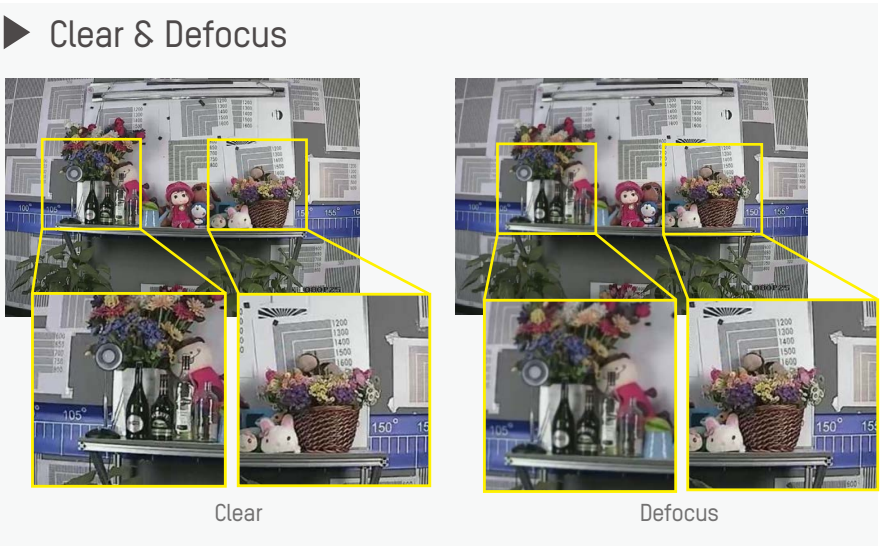

Conventional lens

Hikvision lens

Large Aperture
 With large apertures, Turbo HD cameras maintain better low-light performance.

Conventional lens

Hikvision lens

Low Distortion
 Hikvision's Turbo HD cameras utilize HD lenses with minimal distortion.

Conventional lens

Hikvision lens

04 HIGH-DEFINITION INTER-SYSTEM PROTOCOL

Hikvision's Inter-System Protocol (ISP) provides videos with more details and real color.

05 MANUFACTURING

TURBO HD 4.0

► Automation Software