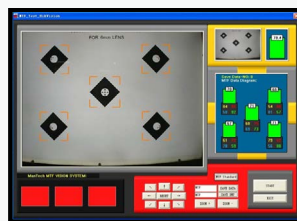

Conventional lens

Hikvision lens

Large Aperture
 With large apertures, Turbo HD cameras maintain better low-light performance.

Conventional lens

Hikvision lens

Low Distortion
 Hikvision's Turbo HD cameras utilize HD lenses with minimal distortion.

Conventional lens

Hikvision lens

04 HIGH-DEFINITION INTER-SYSTEM PROTOCOL

Hikvision's Inter-System Protocol (ISP) provides videos with more details and real color.

05 MANUFACTURING

TURBO HD 4.0

► Automation Software