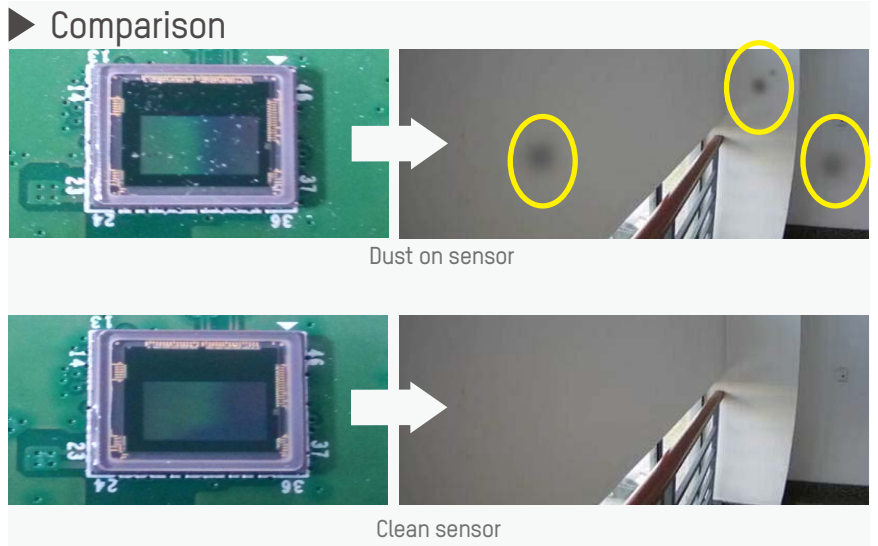

Conventional lens

Hikvision lens

Large Aperture
 With large apertures, Turbo HD cameras maintain better low-light performance.

Conventional lens

Hikvision lens

Low Distortion
 Hikvision's Turbo HD cameras utilize HD lenses with minimal distortion.

Conventional lens

Hikvision lens

04 HIGH-DEFINITION INTER-SYSTEM PROTOCOL

Hikvision's Inter-System Protocol (ISP) provides videos with more details and real color.

05 MANUFACTURING

TURBO HD 4.0

► Automation Software