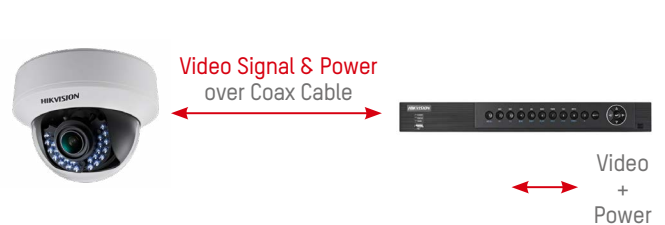

Conventional HD1080P Camera

Turbo HD 4.0 Camera (0.003 lux)

Conventional HD1080P Camera

Turbo HD 4.0 Camera (0.003 lux)

04 BUILT IN PoC SIMPLER THAN EVER SYSTEM

With Hikvision's Turbo HD 4.0 Solution, installers don't have to pull wire. Power-over-coax (POC) supplies the technology to use coax cable to integrate video and DC power. This innovation consists of a front-end POC camera and a back-end Turbo HD DVR, directly embedding the POC power supply into the back-end DVR device. It then transmits the video signal through the coax cable and solves the power supply problem for front-end equipment. Turbo HD 4.0 Solutions reduce the wiring area, save space, and reduce the costs of labor.

PRODUCT QUALITY MANUFACTURING

SMART DETECTION

The Turbo HD DVR bundles smart features such as face detection, defocus detection, and video analytics. These analytics include traversing a virtual plane, intrusion detection, and scene change detection.