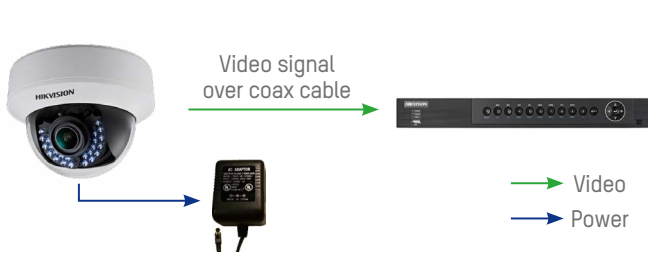

03 ULTRA-LOW LIGHT CHROMATIC NIGHT VISION

Ultra-low illumination cameras from Hikvision vastly improve the efficiency of night monitoring. High-definition 1080p displays come to life with the amazing ultra-low illumination surveillance cameras. With 120 dB WDR and built-in PoC function, these cameras offer users the most advanced security features available. Rest assured that you will see what's really there—in the shadows, at night, and under conditions that leave other cameras in the dark.

04 BUILT IN PoC SIMPLER THAN EVER SYSTEM

With Hikvision's Turbo HD 4.0 Solution, installers don't have to pull wire. Power-over-coax (POC) supplies the technology to use coax cable to integrate video and DC power. This innovation consists of a front-end POC camera and a back-end Turbo HD DVR, directly embedding the POC power supply into the back-end DVR device. It then transmits the video signal through the coax cable and solves the power supply problem for front-end equipment. Turbo HD 4.0 Solutions reduce the wiring area, save space, and reduce the costs of labor.

► **Conventional Transmission:**
Camera requires an external power source to function

► **PoC Built In: One Cable Solution**
Transmits both HD video and power over the same coax cable
Faster, simpler, and less expensive installations
Patented Hikvision technology