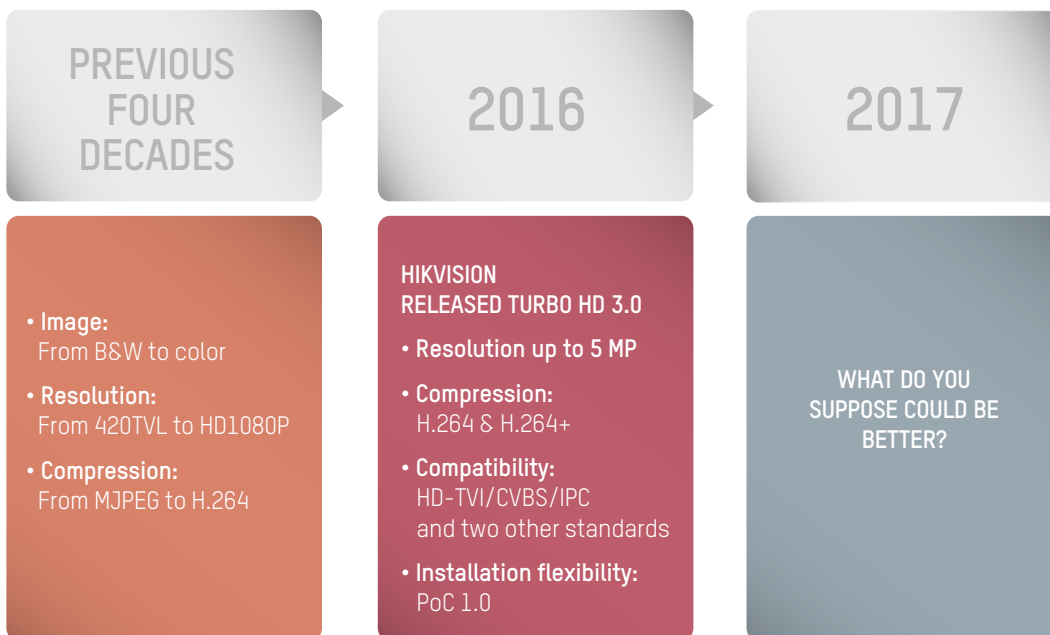

Analogue video surveillance systems have dominated the security industry for more than forty years. It's about time for a new revolution.

Hikvision introduced its first Turbo HD Solution in 2012, and revolutionized analogue security. After years of fine-tuning and perfecting this powerful solution, Hikvision has launched Turbo HD 4.0 – a brand new revolution in high-definition, high-performance surveillance video.

Turbo HD 4.0 technology gives your analogue security system the powerful boost yet, upgrading the total system to amazing ultra-HD 4K resolution. Bandwidth efficiency improves by 75% using H.265+ compression. And By transmitting both HD video and power over the same coax cable, PoC technology ensures installations are faster, simpler, and less expensive.

Give your analogue surveillance system a big—BIG!—step up in power and performance with Hikvision's Turbo HD 4.0. In this brochure, we will show you how.