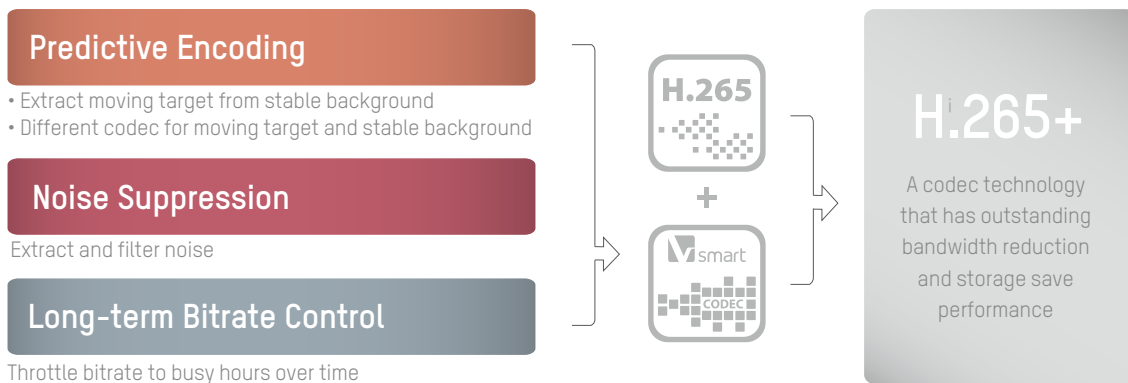

While most analogue cameras offer only 2 MP resolution, Hikvision's Turbo HD 4.0 Cameras provide ultra-HD resolution up to 4K, resulting in superlative image quality. The latest 4K cameras offer an astounding 8-Megapixel resolution. With wider coverage and more details, 8 MP cameras reduce the blind areas efficiently. A complete, ultra-HD system can be secured from front-end 4K cameras to back-end 4K DVR and 4K HDMI monitors.

End-to-End 4K Solution

8MP
Turbo HD Cameras

Turbo HD 4.0
DVRs

4K Monitor

8 MP = 4 K Resolution

02 H.265+ SUPREME COMPRESSION

More than three years of research and accumulation empowered Hikvision to be the first to release H.265+ on an analogue system—a revolution for analogue. H.265+ takes a huge step up in efficiency over H.264—reducing bitrates by 75% on average while maintaining high transmission quality.

H.265+ compression technology takes analogue even further. Based on the H.265/HEVC codec, H.265+ is an intelligent algorithm developed by Hikvision that can greatly decrease the bitrate of video. Bandwidth is radically reduced, storage requirements are minimized, and image quality improves.

Conventional HD1080P Camera

Turbo HD 4.0 Camera (0.003 lux)

Conventional HD1080P Camera

Turbo HD 4.0 Camera (0.003 lux)

04 BUILT IN PoC SIMPLER THAN EVER SYSTEM

With Hikvision's Turbo HD 4.0 Solution, installers don't have to pull wire. Power-over-coax (POC) supplies the technology to use coax cable to integrate video and DC power. This innovation consists of a front-end POC camera and a back-end Turbo HD DVR, directly embedding the POC power supply into the back-end DVR device. It then transmits the video signal through the coax cable and solves the power supply problem for front-end equipment. Turbo HD 4.0 Solutions reduce the wiring area, save space, and reduce the costs of labor.