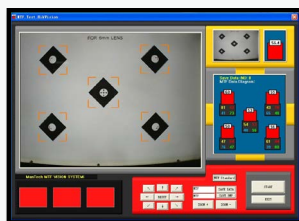

Conventional lens

Hikvision lens

Large Aperture
 With large apertures, Turbo HD cameras maintain better low-light performance.

Conventional lens

Hikvision lens

Low Distortion
 Hikvision's Turbo HD cameras utilize HD lenses with minimal distortion.

Conventional lens

Hikvision lens

04 HIGH-DEFINITION INTER-SYSTEM PROTOCOL

Hikvision's Inter-System Protocol (ISP) provides videos with more details and real color.

05 MANUFACTURING

TURBO HD 4.0

► Automation Software