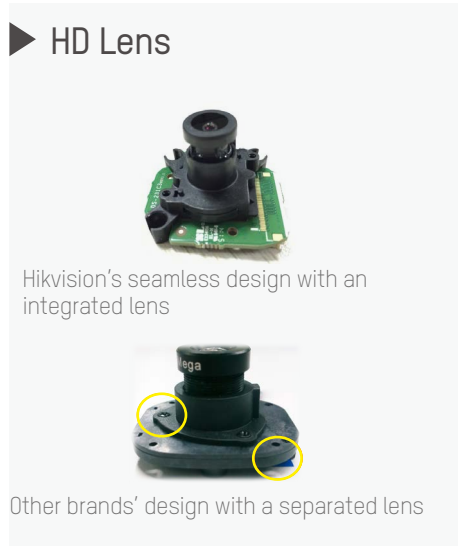

Conventional lens

Hikvision lens

04 HIGH-DEFINITION INTER-SYSTEM PROTOCOL

Hikvision's Inter-System Protocol (ISP) provides videos with more details and real color.

05 MANUFACTURING

TURBO HD 4.0

► Automation Software