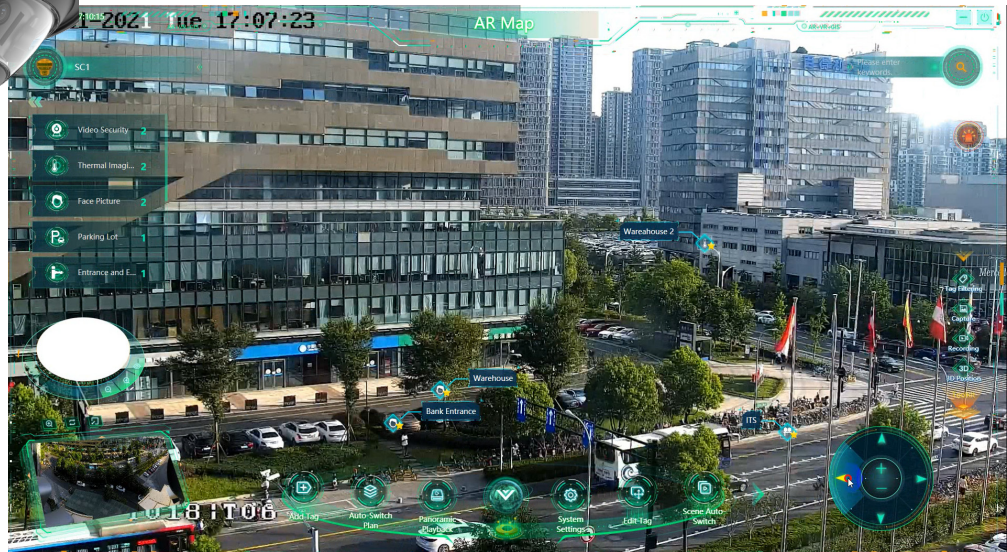

AR Augmented Reality Technology (AR)

AR monitoring not only provides the full coverage of a scene, but also integrates multidimensional information into video imaging to achieve an effective combination of real-world and business data.

Civic Construction

Scenic Areas

Airports

Airports Industrial Parks

Application Scenarios

With intelligent and powerful features, the PanoVu Series Cameras can be used extensively in places like airports, transit stations, gymnasiums, scenic ports, and public squares needing expansive video security coverage.

Squares

Airports

City

Intersection

Intersections

Gym

Parking lot

Cost-effective Installation

With PanoVu equipment, users will enjoy simple and time-saving installation and maintenance – comparable to installing a dome camera, with one data cable and a power supply. It features handy functions and options along with a user-friendly UI to enable flexible and easy operation. Users get panoramas in ultra high resolution, not missing a single detail from the big picture. They can also zoom in to the center to see close-up details just by clicking on the image.