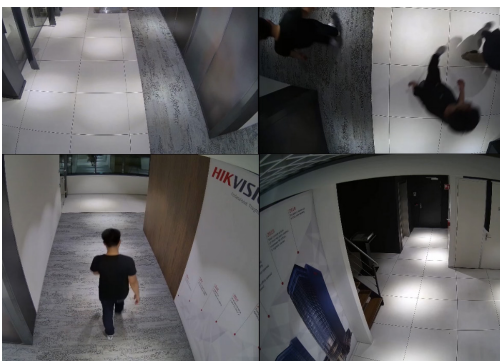

In very large settings, security personnel need to see more with just one camera – not just a panoramic image, but zoomed-in, detailed views as well.

With that in mind, Hikvision designed the PanoVu Series – all-in-one cameras that capture both excellent panoramas and close-up details. Panoramic images are captured with multiple sensors, rendering 180- and 360-degree panoramic imaging with real-time ultra-HD resolution. The PanoVu Series enhances security system integration, image quality, and cost-efficiency.

Panoramic Views

ColorVu Technology

Smart Functions

AR Technology

Cost-effective Installation

Panoramic Views

Combining several built-in horizontal lenses with PTZ power, one PanoVu camera can capture panoramic images as well as close-up images. Their high-performance lenses present clear, high-resolution, and detailed images.

Each PanoVu camera provides panoramic views using image stitching or quad-directional channels. For example, embedded with an “all-in-one” design, a single product serves as a system that enables seamless image stitching for fluid 180- to 360-degree coverage that’s void of blind spots – ideal for wide open areas.

Equipped with four independently adjustable lenses in one housing, the PanoVu cameras also provide indoor scenarios with security in every direction. Four channels deliver an all-around view, consistently focusing on key regions.