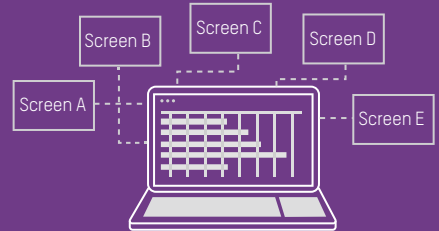

APPLICATION SCENARIOS

Command Centers / Monitoring Center

Commercial Displays

Conference Rooms

SUPERIOR FEATURES

Centralized Advertising Management

The multifunctional platform, HikCentral FocSign, enhances efficiency in ad making, enabling central management and remote maintenance functions that greatly improve operational efficiency and reduce labor costs.