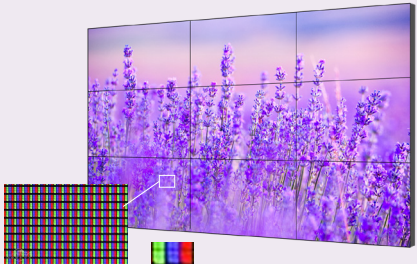

Each Pixel Captivates for Every View

Hikvision LCD Video Wall Display Mirror Series

HIKVISION[®]

EACH PIXEL CAPTIVATES FOR EVERY VIEW

Hikvision's new Mirror Series LCD Displays provide users with versatile, flexible collaboration tools, powerfully designed for a host of everyday scenarios - from board rooms to ball rooms, from lecture halls to shopping malls, and so much more. Hikvision LCD Displays captivate you with every pixel, harnessing the power of our superb technologies such as better color uniformity, high brightness, and pixel-level color calibration, all integrated into a slim unit with a tiny bezel. With cutting edge tech and expansive usability, Hikvision LCDs will meet every display need you can imagine.

◀ 3 Display Modes ▶

Monitoring Mode

Enhanced image restoration, frame rates, and gray scale.

Presentation Mode

Better display consistency, text clarity, and smooth text edges.

Movie Mode

Improved color saturation and image contrast.

- 1 Take test picture
- 2 Analyze pixel color
- 3 Generate calibration parameters
- 4 Write data to chip
- 5 Color well calibrated

◀ Precise Color Calibration ▶

True-to-life display

Precise color calibration brings you true-to-life colors and just the right brightness using pixel-by-pixel analysis. Flawless uniformity of color and brightness guarantees Hikvision's LCDs outstanding display performance.