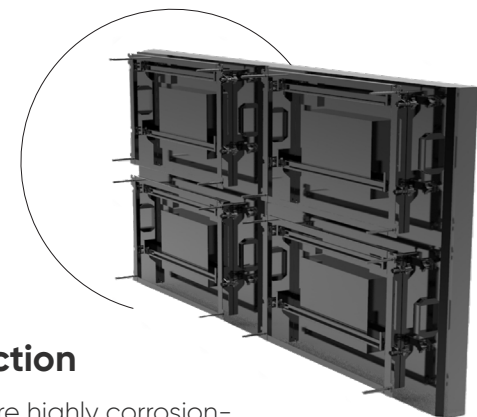

Lifelike viewing from any angle

The 178-degree viewing angle offers more installation flexibility, providing a wealth of space to present clear imaging wherever your viewer is standing.

All-day operation

Hikvision LCDs' industrial grade panels can run uninterrupted 24/7, promoting your content absolutely any hour you need it.

Industry-leading color calibration

With industrial camera inspection, professional color contrast, and an intelligent pixel-level calibration algorithm, Hikvision LCDs present flawless color consistency and dazzling imaging on every screens.

Durable protection

Hikvision LCDs feature highly corrosion-proof brackets and quality construction for enhanced durability & protection. Moreover, clear wiring on the back side brings more convenience to installation and maintenance.